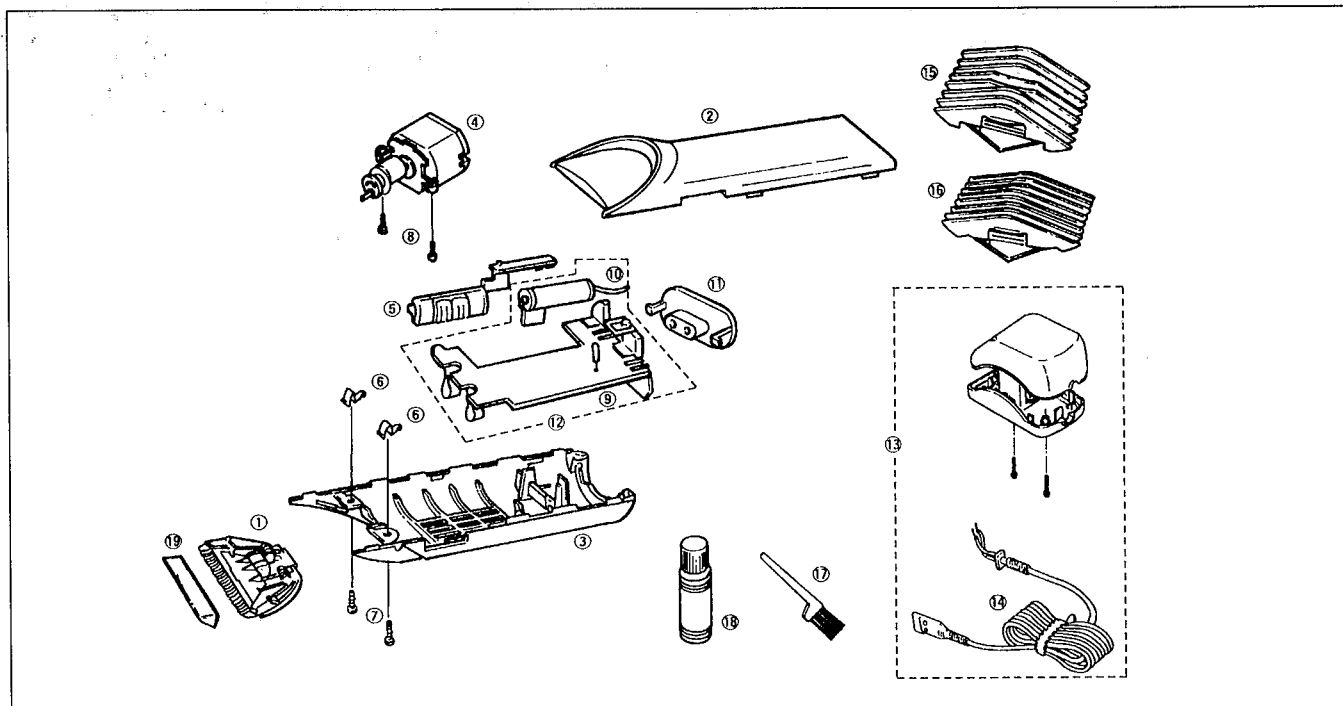

EXPLODED VIEW

REPLACEMENT PARTS LIST

Ref. No.	Part No. ER140	Part No. ER141	Part Name & Descriptions	Per set	Remarks
1	WER9199Y	WER9139Y	BLADE BLOCK	1	
2	WER140H3058	WER141H3058	HOUSING A	1	
3	WER140H3068	WER140H3068	HOUSING B	1	
4	WER140L1008	WER140L1008	MOTOR	1	
5	WER140H3208	WER140H3208	SWITCH HANDLE	1	
6	WER720W0167	WER720W0167	BLADE MOUNTING SPRING	2	
7	WER73346137	WER73346137	HOUSING SCREW	2	
8	WER395W9307	WER395W9307	SCREW FOR MOTOR	2	
9	WER140L2128	WER141L2128	MODULE	1	
10	WER140L2508	WER140L2508	RECHARGEABLE BATTERY	1	
11	WER140H0558	WER141H0558	PLUG COVER	1	
11	WER140H0560	—————	PLUG COVER	1	for U.K.
12	WER140L2108	WER141L2108	MODULE & BATTERY BLOCK	1	
13	WER140K7664	WER140K7664	ADAPTOR	1	
13	WER140K7660	—————	ADAPTOR	1	for U.K.
14	WER140K2058	WER140K2058	POWER CORD	1	
15	WER140K7398	WER140K7398	COMB ATTACHMENT A	1	
16	WER140K7408	WER140K7408	COMB ATTACHMENT B	1	
17	WER392W7087	WER392W7087	CLEANING BRUSH	1	
18	WER398B7918	WER398B7918	OIL	1	
19	—————	WER392W7157	PROTECTIVE CAP	1	
—	WER140H8008	WER141H8008	INDIVIDUAL BOX	1	
—	WER140H8010	—————	INDIVIDUAL BOX	1	for U.K.
—	WER140H8108	WER141H8108	OPERATING INSTRUCTIONS	1	