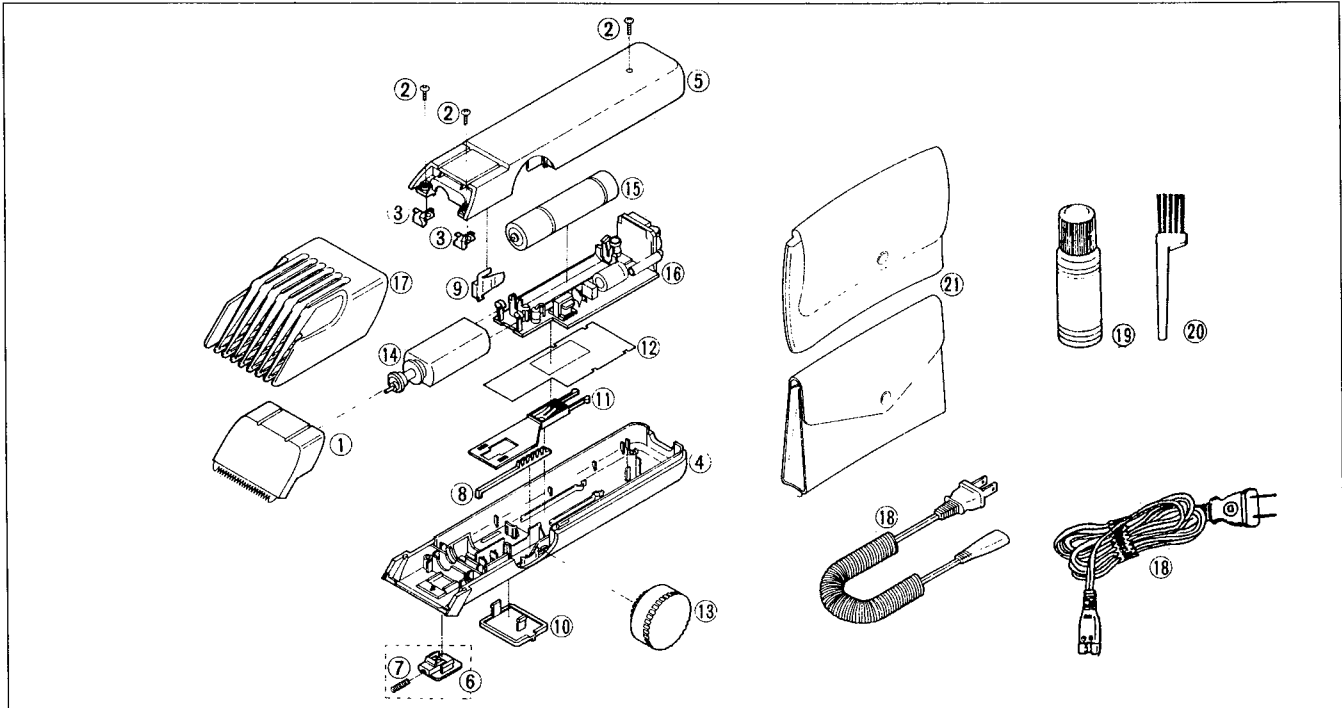

EXPLODED VIEW

REPLACEMENT PARTS LIST

Ref. No.	Part No. ER203	Part No. ER204	Part Name & Descriptions	Per set	Remarks
1	WER964Y	WER964Y	BLADE BLOCK	1	
2	WER203K6008	WER203K6008	HOUSING SCREW	3	
3	WER300R0167	WER300R0167	SPRING FOR BLADE	2	
4	WER203K3058	WER204K3058	HOUSING A	1	
5	WER203K3068	WER204K3068	HOUSING B	1	OTHERS
5	WER203K3069	WER204K3069	HOUSING B	1	SCANDINAVIA
5	WER203K3070	WER204K3070	HOUSING B	1	UK/E. EUROPE
6	WER203K3268	WER203K3268	LOCK RELEASE BUTTON	1	
7	WER550V0197	WER550V0197	SPRING FOR BUTTON	1	
8	WER203K0288	WER203K0288	RACK	1	
9	WER203L1578	WER203L1578	CLICK SPRING	1	
10	WER203K3208	WER203K3208	SWITCH HANDLE	1	
11	WER203L3578	WER203L3578	SWITCH PLATE	1	
12	WER203L0308	WER203L0308	SHEET	1	
13	WER203K3288	WER204H3288	DIAL	1	
14	WER203L1008	WER203L1008	MOTOR BLOCK	1	
15	WER203L2508	WER203L2508	RECHARGEABLE BATTERY	1	
16	WER203L2108	WER204L2108	MODULE BLOCK	1	
17	WER203K7398	WER203K7398	COMB ATTACHMENT	1	
18	WER203K2058		AC CORD (STRAIGHT)	1	C2 PLUG
18		WER200B2069	AC CORD (CURL)	1	C2 PLUG
19	WER203X7918	WER203X7918	OIL	1	
20	WER210B7077	WER210B7077	CLEANING BRUSH	1	
21	WER203K7008	WER204K7008	SOFT CASE	1	
—	WER203K8008	WER204K8008	INDIVIDUAL BOX	1	OTHERS
—	WER203K8009	WER204K8009	INDIVIDUAL BOX	1	SCANDINAVIA
—	WER203K8108	WER203K8108	OPERATING INSTRUCTIONS	1	OTHERS
—	WER203K8109	WER203K8109	OPERATING INSTRUCTIONS	1	SCANDINAVIA