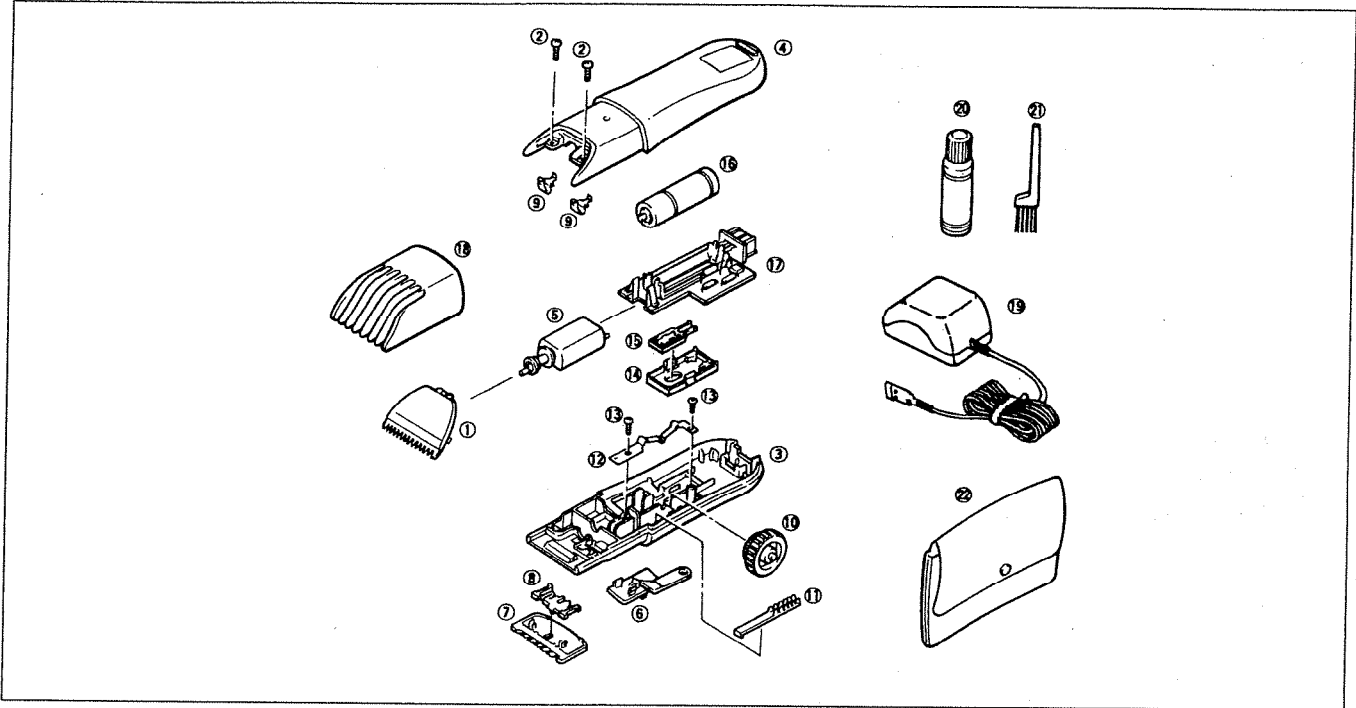

22

EXPLODED VIEW

REPLACEMENT PARTS LIST

NOTE : *A . . . available as an optional accessory
 *B . . . only available as set
 *C . . . available individually

Ref.No.	Part No.	Part Name & Descriptions	Per unit	Remarks
1	WER965Y	BLADE BLOCK	1	
2	WER203K6008	HOUSING SCREW	2	*C
3	WER230K3059	HOUSING A	1	
4	WER230K3069	HOUSING B	1	
5	WER230L1008	MOTOR BLOCK	1	
6	WER230K3208	SWITCH HANDLE	1	
7	WER230K3428	ADJUSTING PLATE	1	
8	WER230K0368	LOCK BUTTON	1	
9	WER240B0167	SPRING FOR BLADE	2	*C
10	WER230K3288	DIAL	1	
11	WER230K0288	RACK	1	
12	WER230L1578	CLICK SPRING	1	
13	WER230K6008	SCREW	1	
14	WER230L3168	SWITCH COVER	1	
15	WER230L3578	SWITCH PLATE	1	
16	WER230L2509	RECHARGEABLE BATTERY	1	
17	WER230L2108	MODULE BLOCK	1	
18	WER230K7398	COMB ATTACHMENT	1	
19	WER230K7664	ADAPTOR	1	C-2 PLUG
20	WER398B7918	OIL	1	
21	WER210B7077	CLEANING BRUSH	1	
22	WER201B7018	SOFT CASE	1	
-	WER230K8009	INDIVIDUAL BOX	1	
-	WER230K8109	OPERATING INSTRUCTIONS	1	