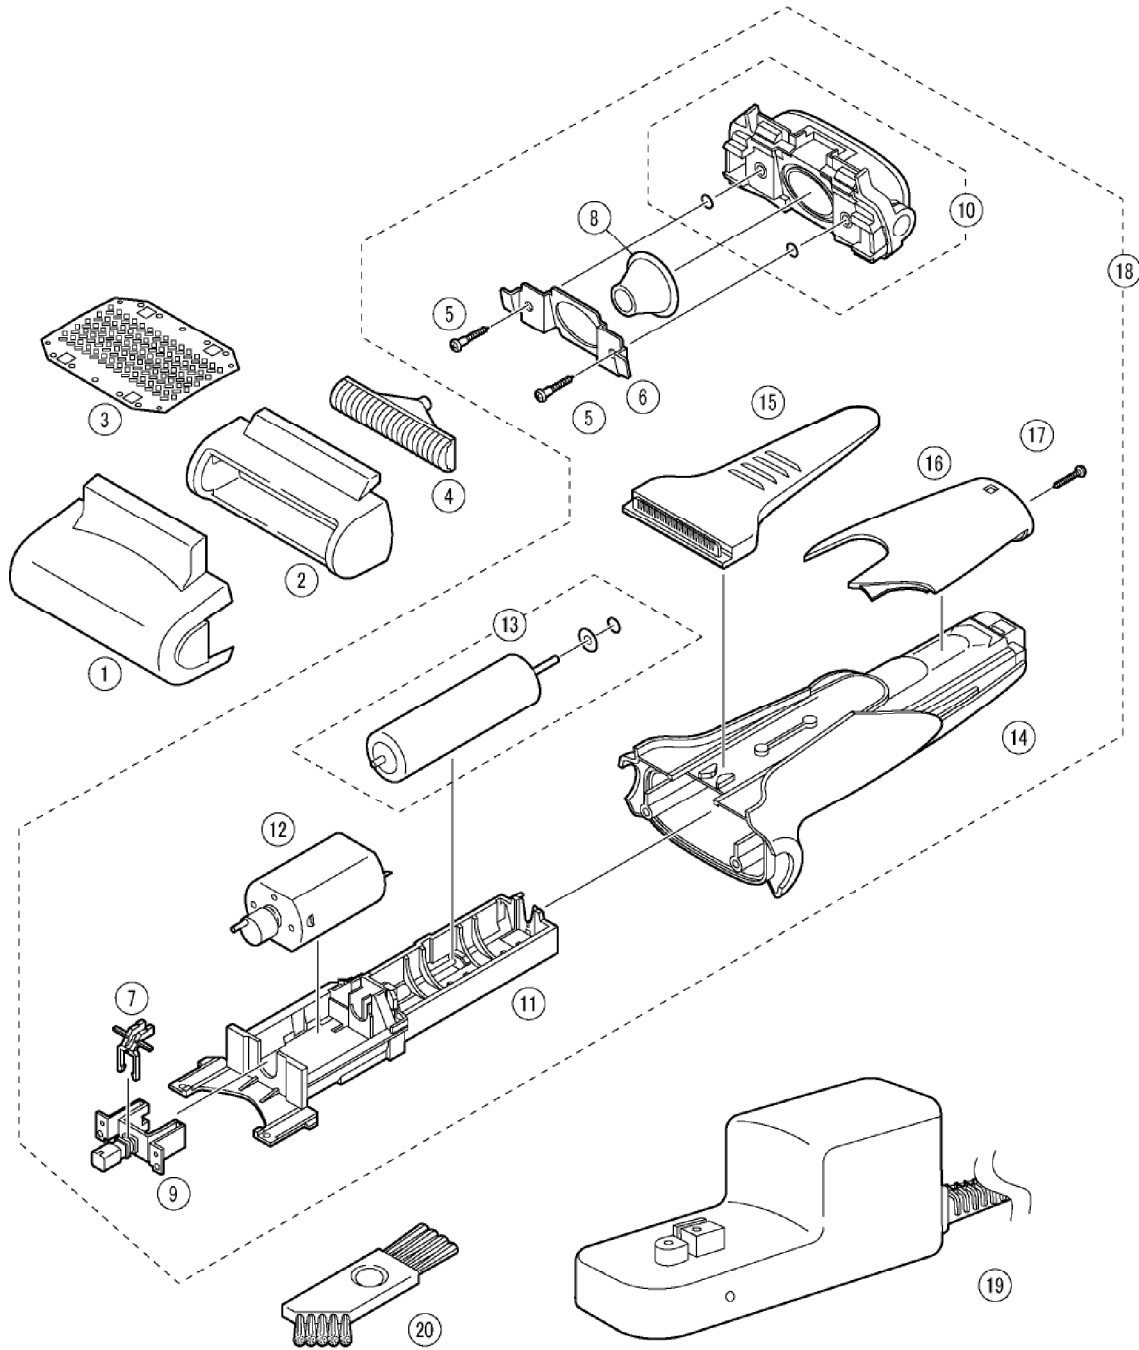

7 Exploded View and Replacement Parts List

Model No. : ES-SA40 Exploded View

NOTE: *A= available as an optional accessory
*B= only available as set
*C= available individually