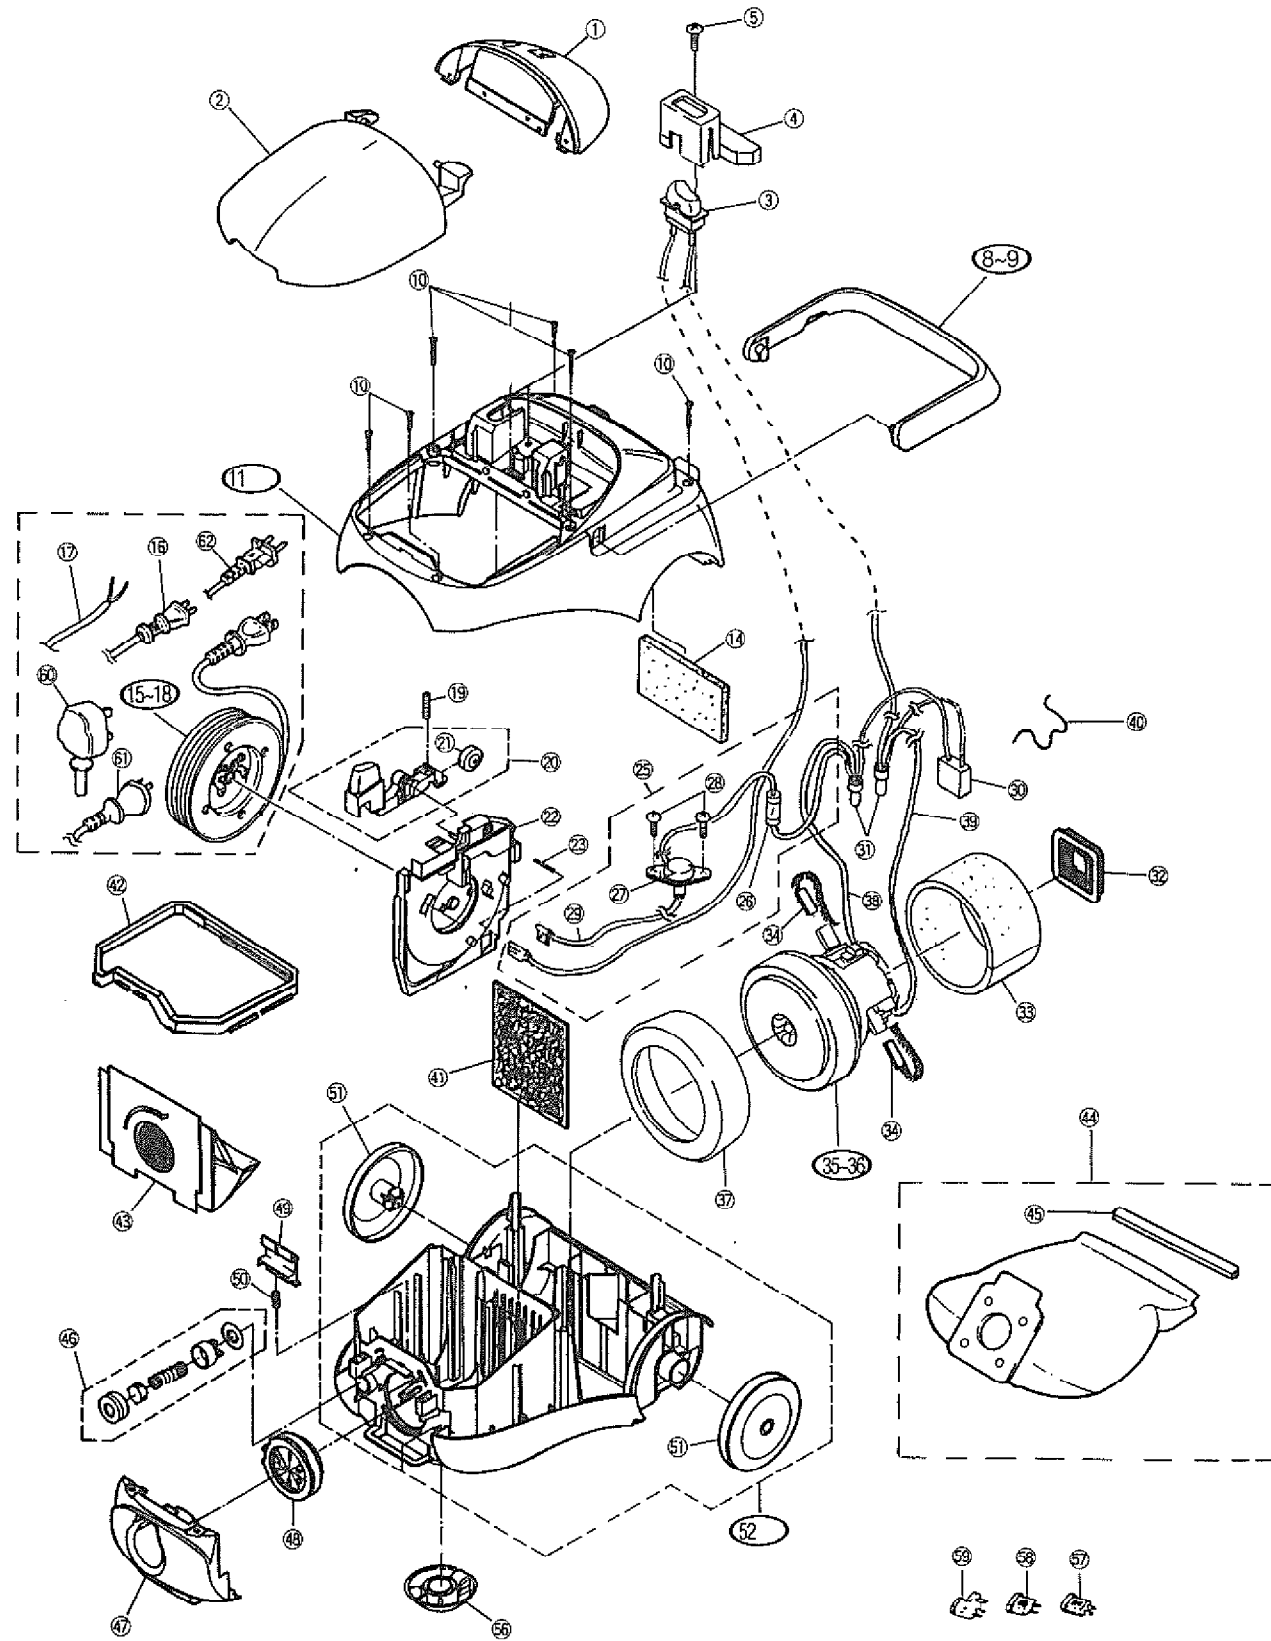

■ EXPLODED VIEW (BODY UNIT) ... B BLOCK

REPLACEMENT PART LIST MODEL MC-3310

Ref No.	Part Name	Part Number	Pcs/Set	Remarks	
1	Indicator Plate Unit	YMC94MMW00G	1	Panasonic 'N' National National	
	Indicator Plate Unit	YMC94MMW00C	1		
	Indicator Plate Unit	YMC94MMW00B	1		
2	Dust Cover	YMC60KCM0H0	1		
3	Main Switch	YMC98EJW000	1		
	Main Switch	YMC98EMW000	1		
4	Switch Cover	YMC03EGU000	1		
5	Tapping Screw	XNT4+12B	1		
8	Handle	YMC01BCM0Y0	1	Yellow	
	Handle	YMC01BCM0R0	1		Red
	Handle	YMC01BCM0G0	1		Green
10	Tapping Screw	XTN4+20B	6	Others	
		XTN4+20B	5		Spain, Italy, France, Australia and New Zealand
11	Upper Body	YMC02ACM2Y0	1	Yellow	
	Upper Body	YMC02ACM2R0	1	Red	
	Upper Body	YMC02ACM2G0	1	Green	
14	Outlet Filter	YMC30LJD000	1		
15	Cord Reel Ass'y	YMC99NJW00H	1	(A-2) Plug	
16	Cord Reel Ass'y	YMC99NJW00B	1	(C-2) With Plug	
17	Cord Reel Ass'y	YMC99NJW00C	1	(C-3) With Plug	
18	Cord Reel Ass'y	YMC99NJW00A	1	(A-2) With Plug	
61	Cord Reel Ass'y	YMC99NJW00G	1	AUST-2 Plug	
62	Cord Reel Ass'y	YMC99NJW00Z	1	Korea Only, With Plug	
63	Cord Reel Ass'y	YMC99NJW00R	1	China	
19	Spring	AMC71N-JW000	1		
20	Brake Lever Unit	YMC94NAA000	1		
21	Brake	YMC93NC7000	1		
22	Body Partition Unit	YMC96AJW000	1	SM-240 CHISSO	
	Body Partition Unit	YMC96AJD000	1		
23	Cord Guide	YMC14NFF000	1		
25	Lead Wire A Unit	YMC67ZMW00E	1		
	Lead Wire B Unit	AMC67VJW00B	1		
	Yellow Lead Wire S	YMC84GMW000	1		
	Black Lead Wire S	YMC85GMW000	1		
	Black Lead Wire S	YMC35GMW000	1		
	Black Lead Wire S	YMC35GMW000	1		
26	Fuse Unit	YMC99WMW000	1		
	Fuse Unit	YMC99WMW00C	1		
27	Thermal Protector	YMC20W-FF000	1		
28	Tapping Screw	XTN3+10GFY	2		
29	Black Lead Wire S	YMC35GJW000	1		
30	Capacitor	YMC46FMW00E	1		
	Capacitor	YMC46FGU10B	1		
31	Connector	CE-230	2		
32	Motor Support Rubber Rear	YMC03FJD000	1		
33	Noise Suppressor Unit	YMC99GMW000	1		
34	Carbon Brush	AMC27F-K70	2		
35	Motor Fan Unit	YMC92FMW00B	1	(220~230V) (240V)	
36	Motor Fan Unit	YMC92FMW00C	1		
37	Motor Support Rubber Front	YMC02FJD000	1		
38	Yellow Lead Wire Unit	YMC84GJW100	1		
39	Black Lead Wire Unit	YMC85GJW100	1		
40	Wire Band	YMC82BJW000	1		
41	Filter	YMC30KMW000	1		
42	Dust Cover Packing	YMC66KCM0V0	1		
43	Paper Dust Bag	YMC16KGU6R0	1		
44	Cloth Dust Bag Unit	YMC99KGU000	1		
45	Supporter	YMC23K1M200	1		
46	Protector Unit	YMC97KJD000	1		
47	Front Cover	YMC01HCN2H0	1		
48	Valve Grommet	YMC50KDB200	1		
50	Bag Clamper Spring	YMC46HJW000	1		
51	Wheel	YMC01CCM0V0	2		
52	Lower Body Unit	YMC03ACM3H0	1		
56	Caster	YMC95C7K000	1		
57	Plug Adaptor (A-2)	AMC15W-8300A	1	Plug Only	
58	Plug Adaptor (B-2)	AMC16W-8300B	1		
59	Plug Adaptor (B-3)	AMC17W-8300B	1		
60	Cord Plug (C-3)	AMC84E-P600A	1		
	Cord Plug (C-2)	YMC91EMW00E	1		
	Cord Plug (E-2)	YMC98EMW00L	1