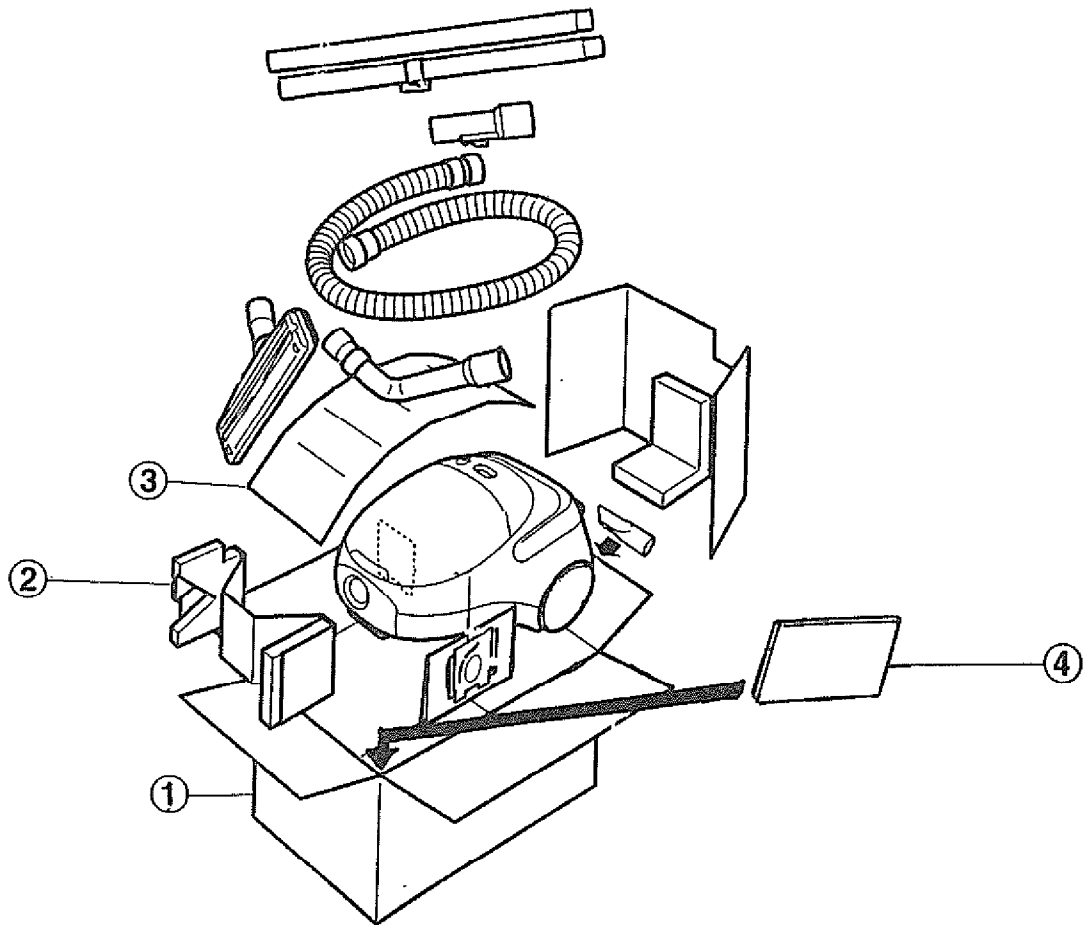

■ PACKING INSTRUCTION

■ PACKING LIST

Ref No.	Part Name	Part Number	Pcs/Set	Remarks
1	Carton Box	YMC61ZMW0YV	1	Malaysia
	Carton Box	YMC61ZMW0YG	1	Panasonic Version 1300W (Green)
	Carton Box	YMC61ZMW0YB	1	Panasonic Version 1200W (Blue)
	Carton Box	YMC61ZMW0YS	1	National Version 1300W
	Carton Box	YMC61ZMW0YH	1	National Version 1200W
	Carton Box	YMC61ZMW0YR	1	China Version
	Carton Box	YMC61ZMW0Y5	1	'N' National Version 1200W
	Carton Box	YMC61ZMW0YC	1	'N' National Version 1300W
2	Cushion A	YMC69ZMW000	1	
3	Body Cushion	YMC71ZME000	1	
4	Instruction Book	YMC01ZMW00A	1	
	Instruction Book	YMC01ZMW00R	1	China only
	Instruction Book	YMC01ZMW00V	1	Malaysia only