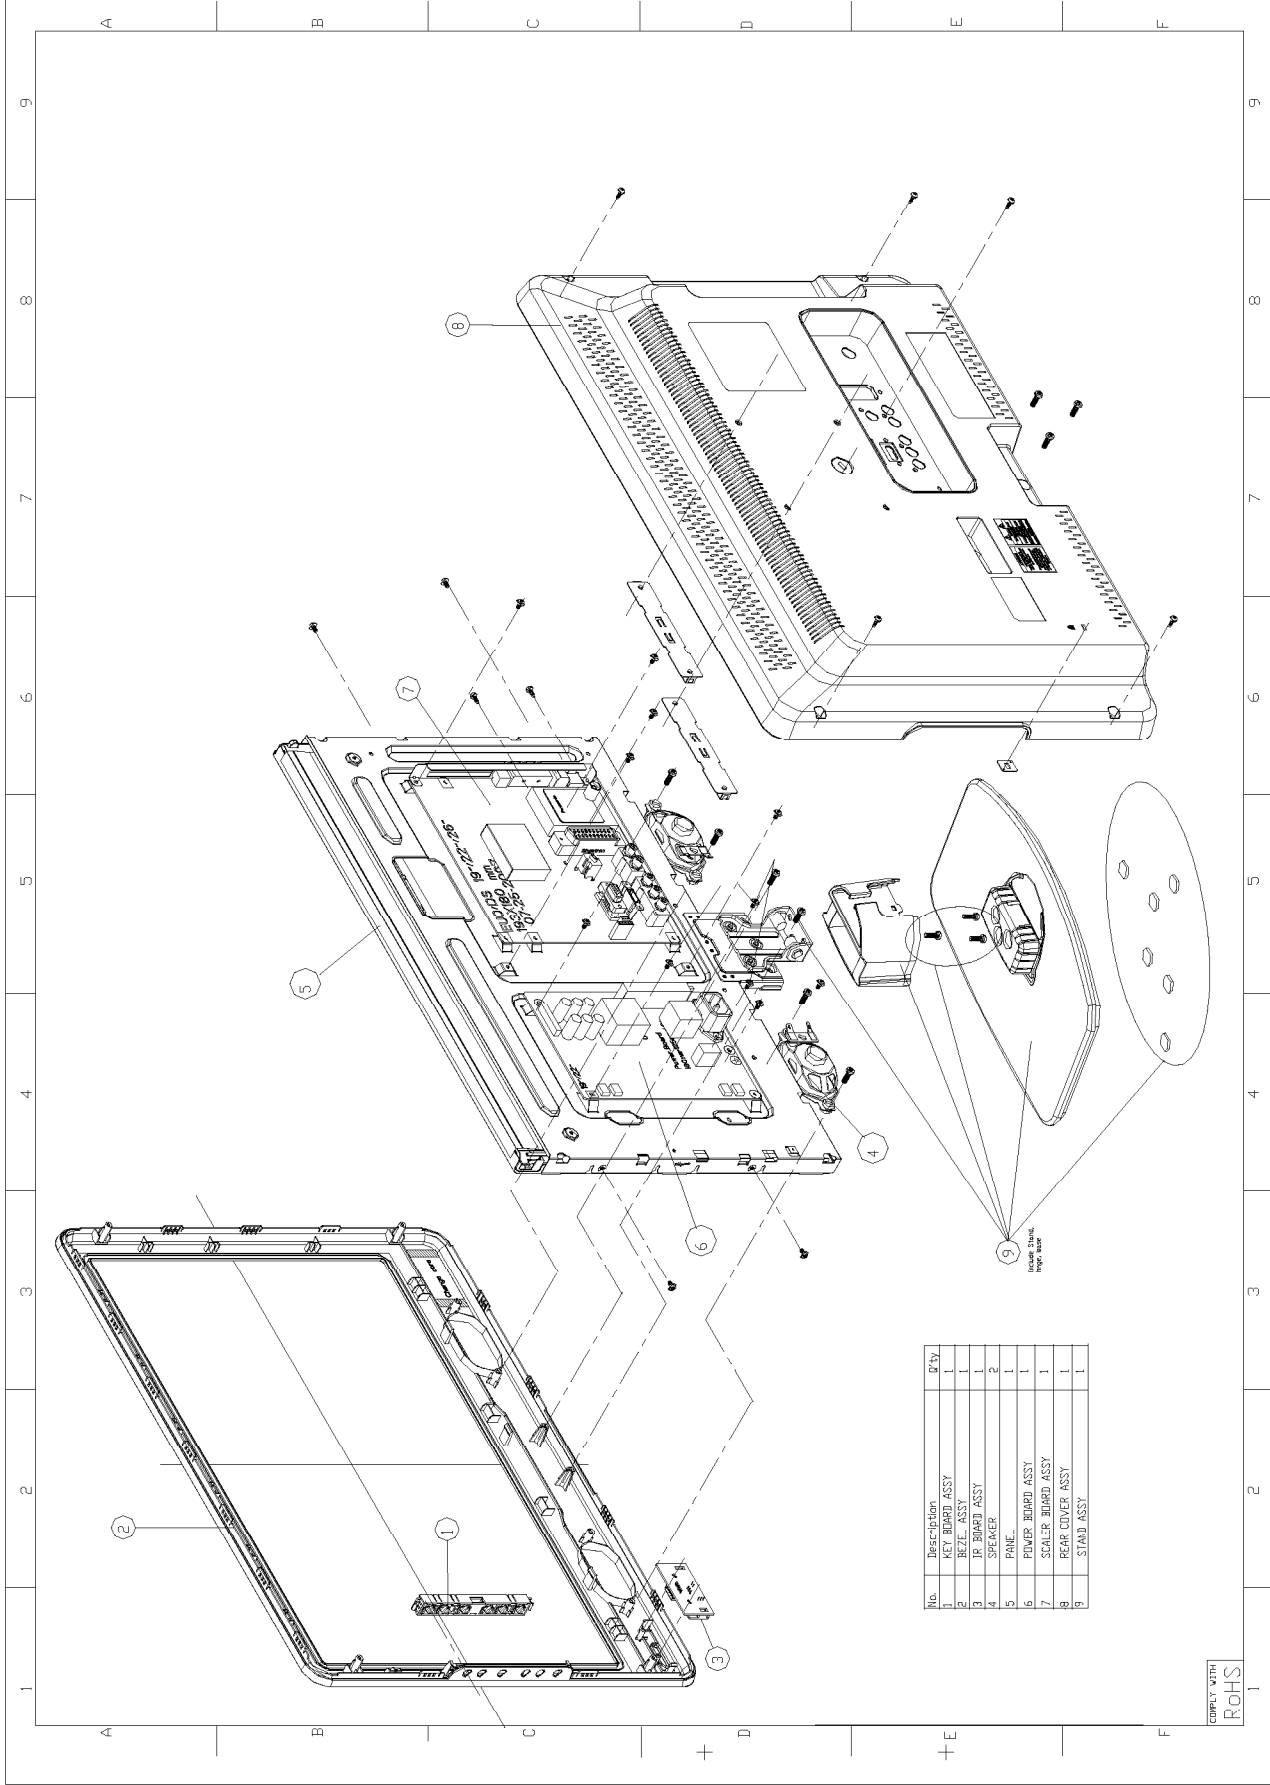

22PFL3403D/10 Exploded View

No.	Description	Qty
1	KEY BOARD ASSY	1
2	BEZEL ASSY	1
3	IR BOARD ASSY	1
4	SPEAKER	2
5	PANEL	1
6	POWER BOARD ASSY	1
7	SCALER BOARD ASSY	1
8	REAR COVER ASSY	1
9	STAND ASSY	1

COMPLY WITH
RoHS