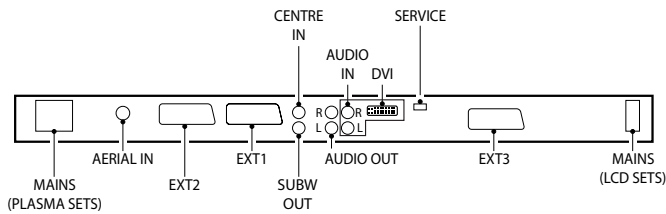

Service
Service
Service

32PF9541/10
32PF9551/10
32PF9630/78
32PF9966/93
32PF9967D/10
32PF9968/10

42PF9630/78
42PF9956/37
42PF9966/10
42PF9967D/10
50PF9630/78
50PF9966/10
50PF9966/98
50PF9967D/10

Styling Sheet

CONNECTOR BOTTOM

SIDE I/O

SIDE CONTROLS

FRONT CONTROLS

Softwrap_2006_29_D_RT.eps
170706

20 December 2006

Soft Wrap_2006_29_D_RT.fm

©Copyright 2006 Philips Consumer Electronics B.V. Eindhoven, The Netherlands.