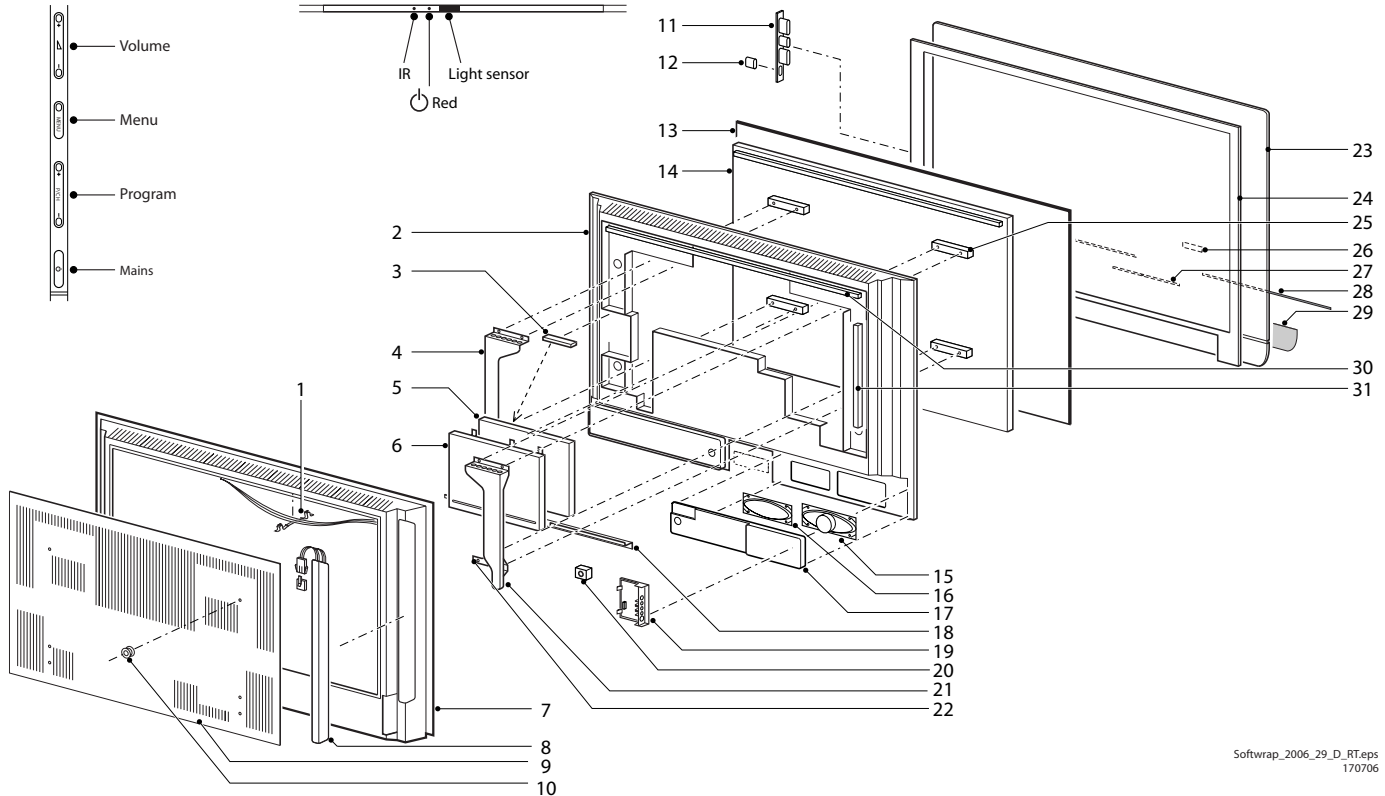

CONNECTOR BOTTOM

SIDE I/O

SIDE CONTROLS

FRONT CONTROLS

Softwrap_2006_29_D_RT.eps
170706

20 December 2006

Soft Wrap_2006_29_D_RT.fm

©Copyright 2006 Philips Consumer Electronics B.V. Eindhoven, The Netherlands.