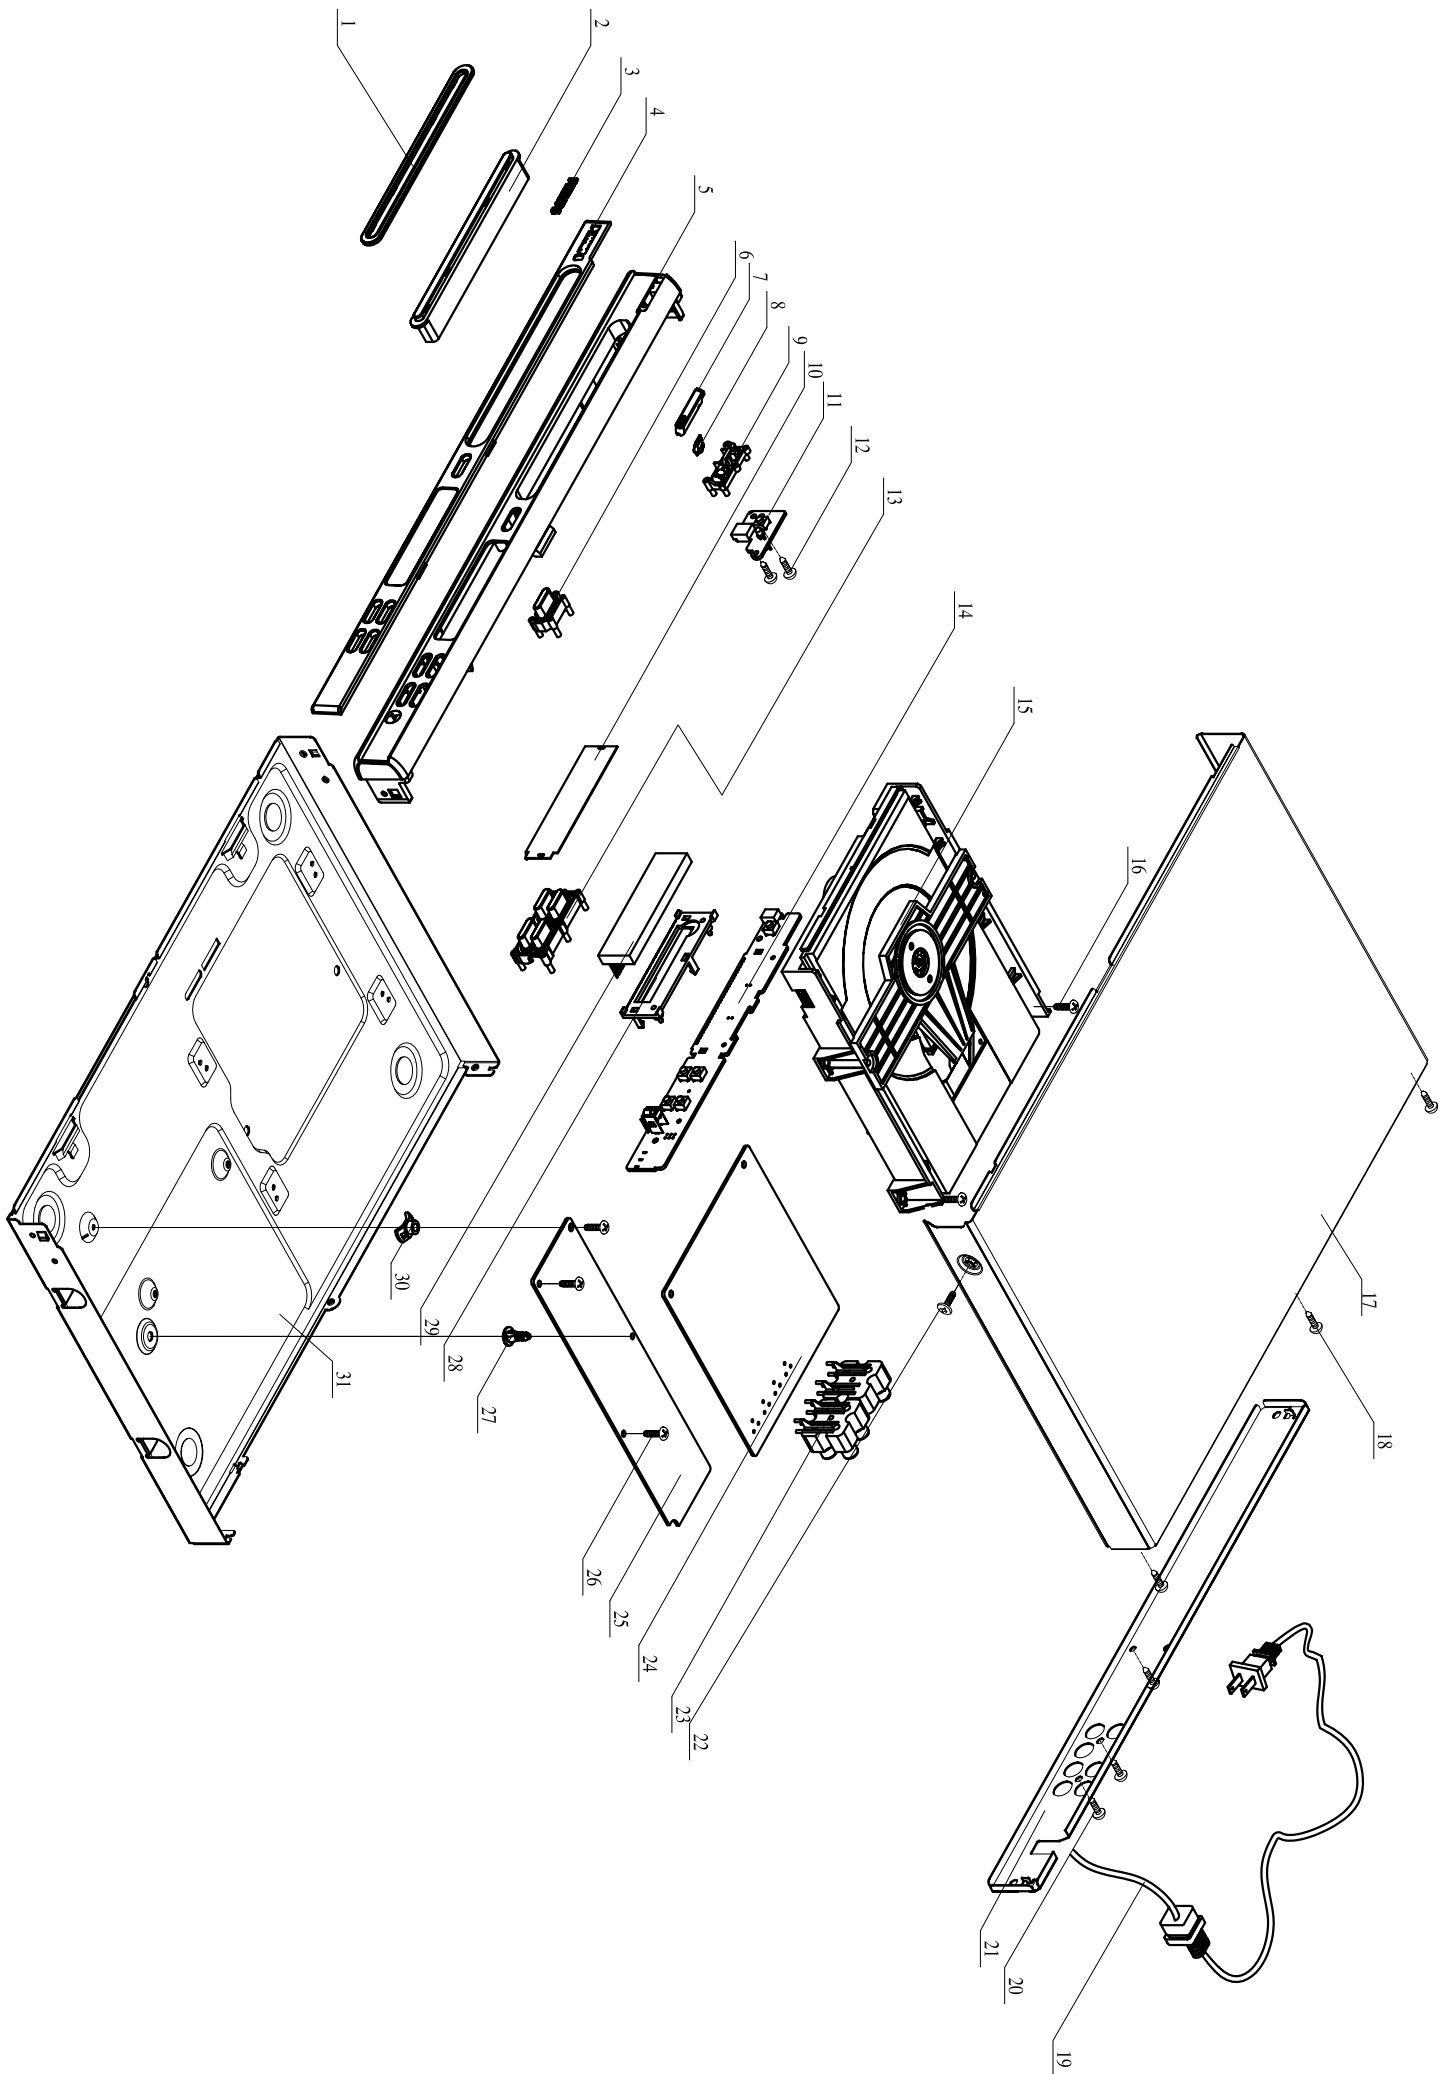

DVP3002 Mechanical Exploded view

DVP3015K Mechanical Exploded View

DVP3020(K)/3026(K)/3040(K)/3028/3042/3046 Mechanical Exploded View

MAIN ENCASING & ACCESSORIES PARTS LIST

DVP3040K/98/55/51/93/78

10	9965 000 34182	ASS'Y-LOADER
15	9965 000 23298 \$	MAINS CABLE 1 65M W/2PIN CONN
15	9965 000 23406 \$	MAINS CABLE 1.65M (/93 ONLY)
19	9965 000 34180	ASS'Y-PW BD
20	9965 000 34195	ASSY-MAIN BD (/98/55 ONLY)
20	9965 000 34177	ASSY-MAIN BD (/51 ONLY)
20	9965 000 34906	ASSY-MAIN BD (/93 ONLY)
20	9965 000 38692	ASSY-MAIN BD (/78 ONLY)
24	9965 000 34179	ASS'Y-FB BD
08	9965 000 34178	ASS'Y-SW BD
AC	9965 000 22497	AUDIO CABLE 1 5M WHITE/RED
RC	9965 000 34181	REMOTE CONTROL
VC	9965 000 22495	VIDEO CABLE 1 5M YEL

DVP3040/37/12 & DVP3042/12

RC	9965 000 34176	REMOTE CONTROL
----	----------------	----------------

DVP3020K/03 & DVP3015K/03

RC	9965 000 34181	REMOTE CONTROL
----	----------------	----------------

DVP3020/98/55/94/78/75/77