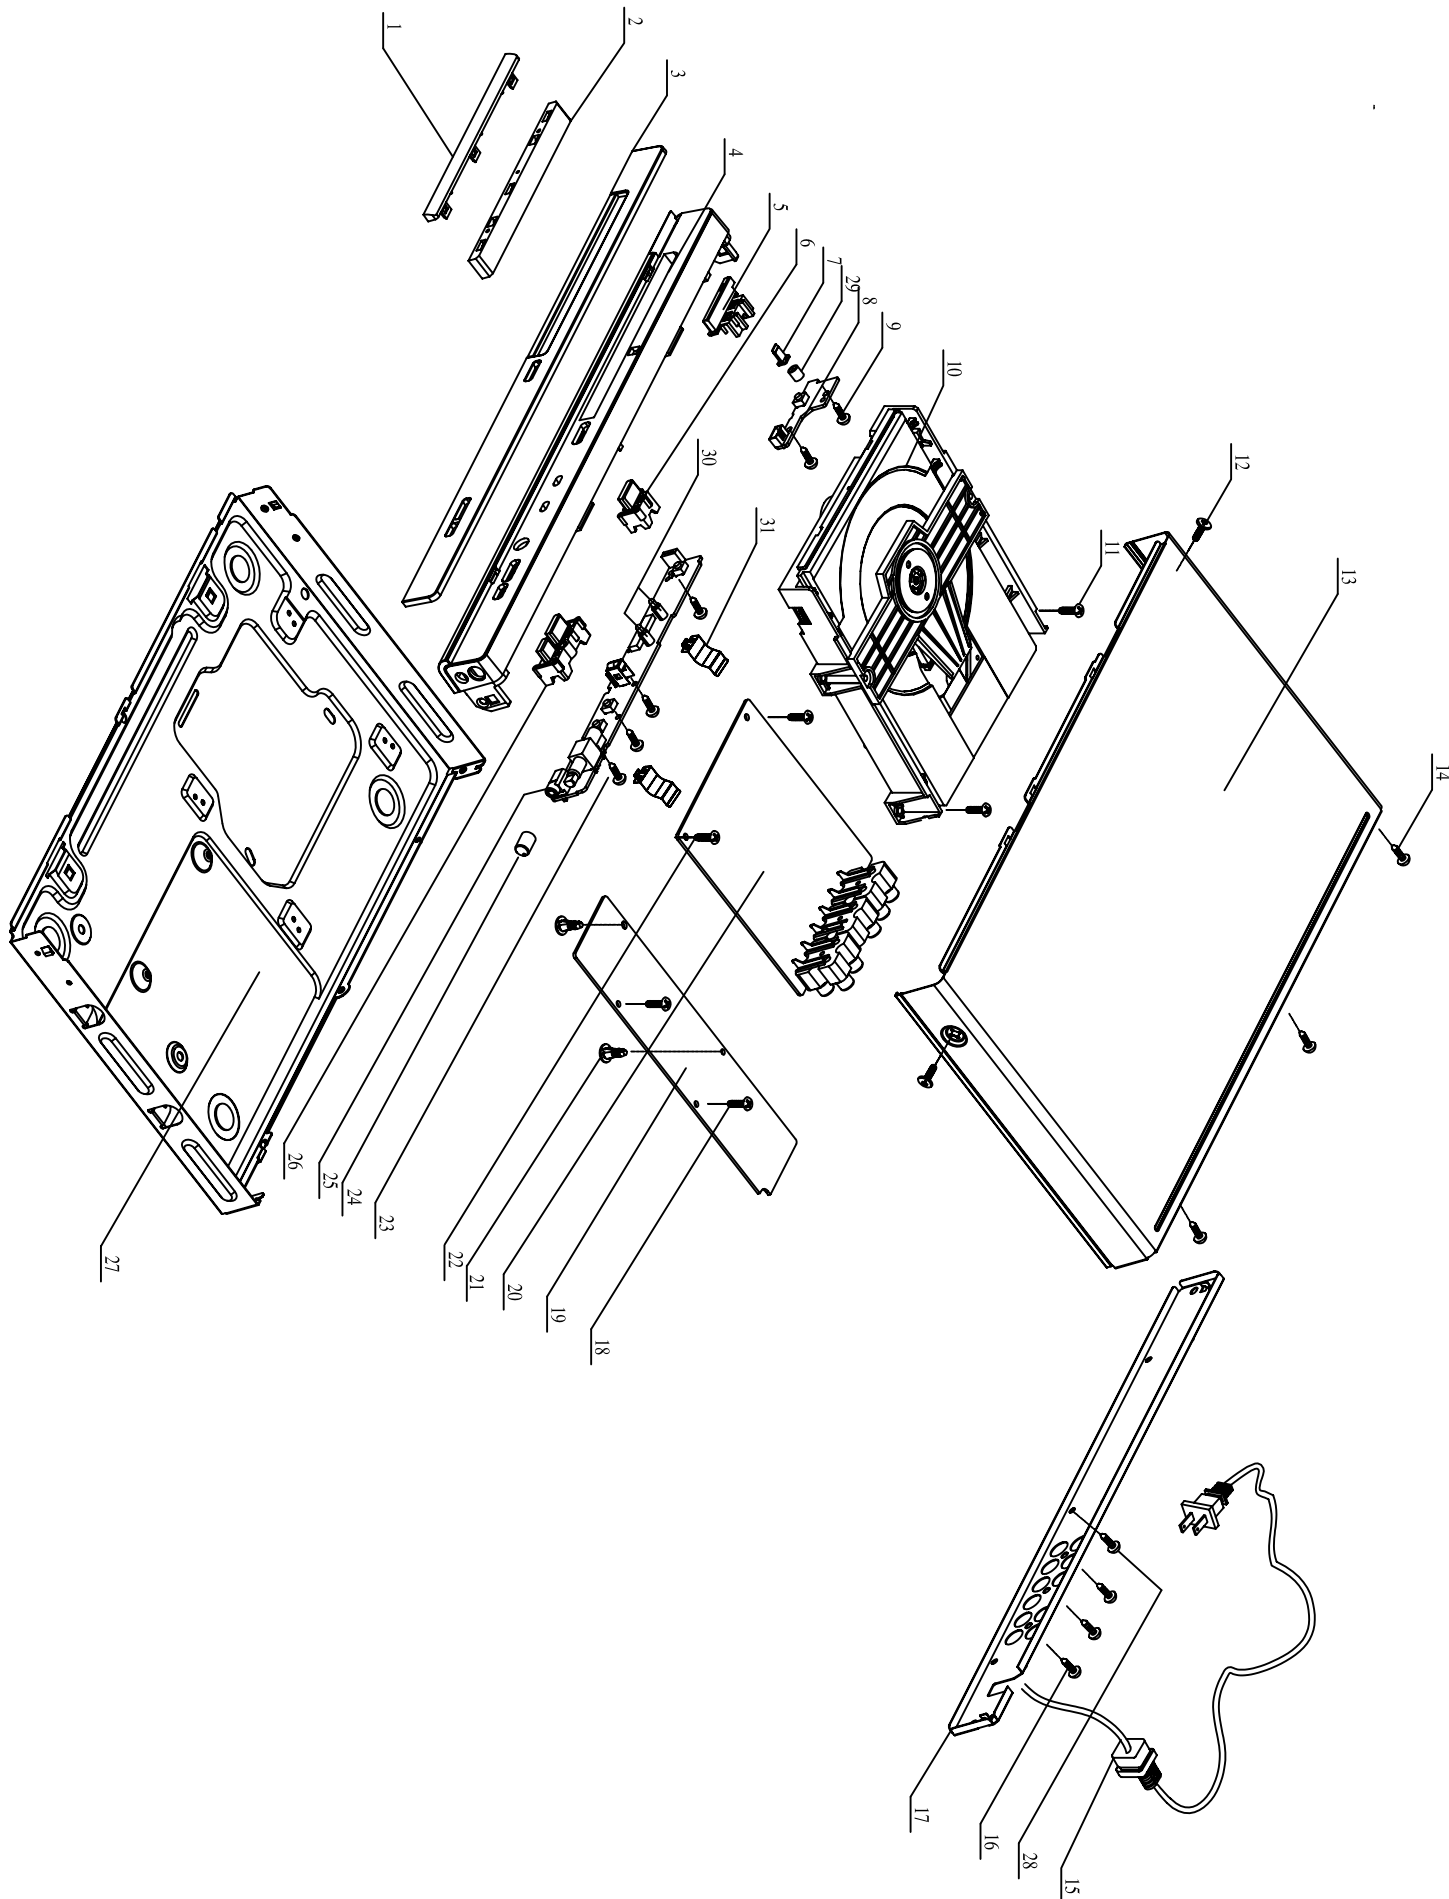

DVP3002 Mechanical Exploded view

DVP3015K Mechanical Exploded View

DVP3020(K)/3026(K)/3040(K)/3028/3042/3046 Mechanical Exploded View

MAIN ENCASING & ACCESSORIES PARTS LIST

DVP3040K/98/55/51/93/78

10	9965 000 34182	ASS'Y-LOADER
15	9965 000 23298 \$	MAINS CABLE 1 65M W/2PIN CONN
15	9965 000 23406 \$	MAINS CABLE 1.65M (/93 ONLY)
19	9965 000 34180	ASS'Y-PW BD
20	9965 000 34195	ASSY-MAIN BD (/98/55 ONLY)
20	9965 000 34177	ASSY-MAIN BD (/51 ONLY)
20	9965 000 34906	ASSY-MAIN BD (/93 ONLY)
20	9965 000 38692	ASSY-MAIN BD (/78 ONLY)
24	9965 000 34179	ASS'Y-FB BD
08	9965 000 34178	ASS'Y-SW BD
AC	9965 000 22497	AUDIO CABLE 1 5M WHITE/RED
RC	9965 000 34181	REMOTE CONTROL
VC	9965 000 22495	VIDEO CABLE 1 5M YEL

DVP3040/37/12 & DVP3042/12

RC	9965 000 34176	REMOTE CONTROL
----	----------------	----------------

DVP3020K/03 & DVP3015K/03

RC	9965 000 34181	REMOTE CONTROL
----	----------------	----------------

DVP3020/98/55/94/78/75/77