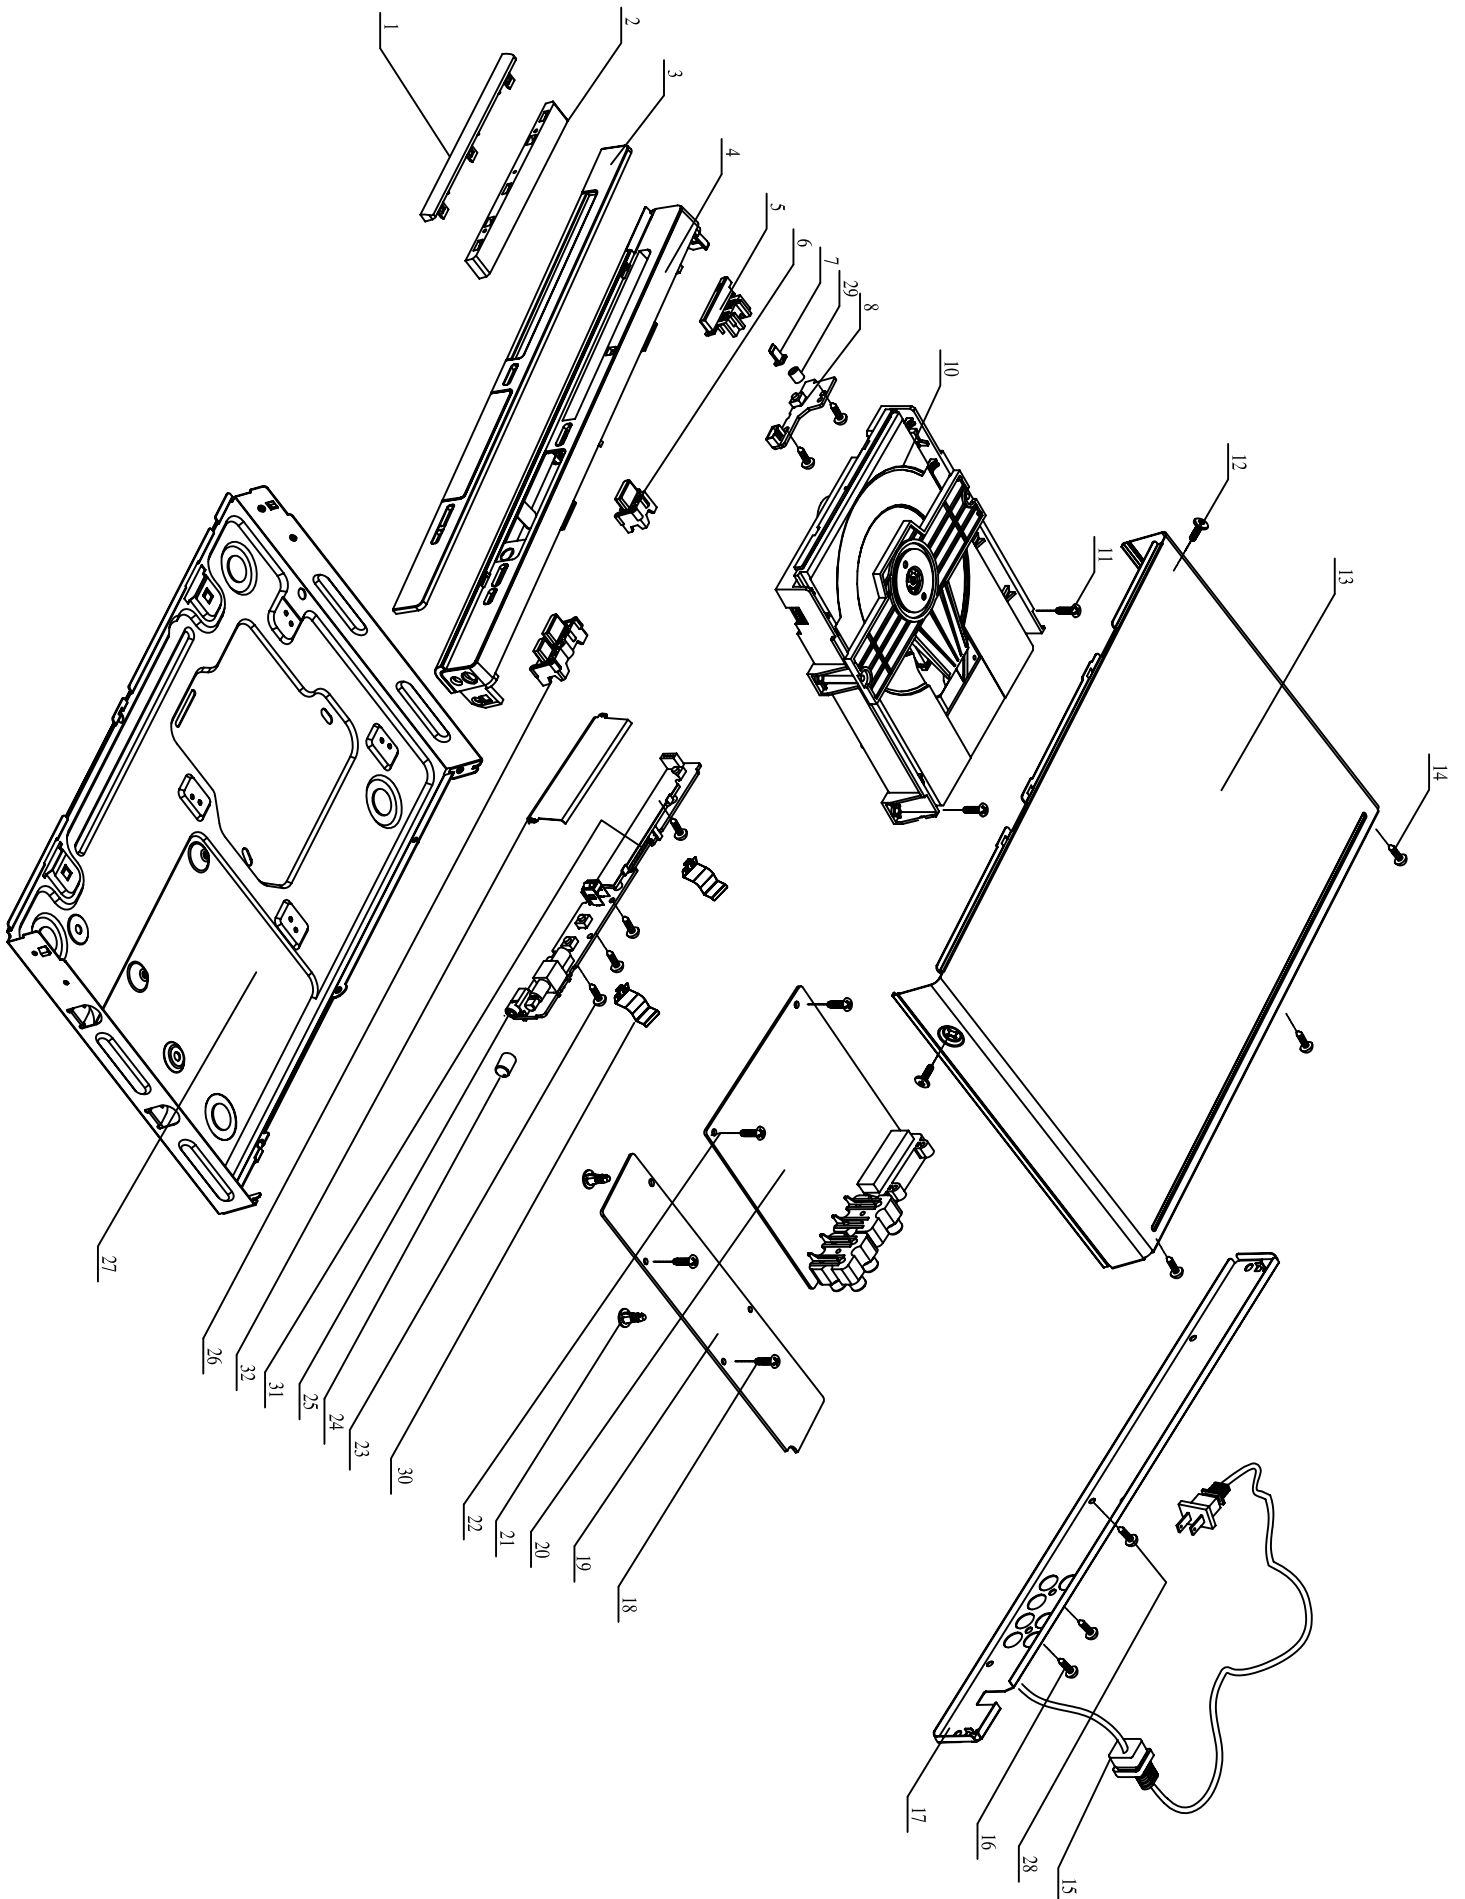

DVP3002 Mechanical Exploded view

DVP3015K Mechanical Exploded View

DVP3020(K)/3026(K)/3040(K)/3028/3042/3046 Mechanical Exploded View

MAIN ENCASING & ACCESSORIES PARTS LIST

DVP3040K/98/55/51/93/78

10	9965 000 34182	ASS'Y-LOADER
15	9965 000 23298 \$	MAINS CABLE 1 65M W/2PIN CONN
15	9965 000 23406 \$	MAINS CABLE 1.65M (/93 ONLY)
19	9965 000 34180	ASS'Y-PW BD
20	9965 000 34195	ASSY-MAIN BD (/98/55 ONLY)
20	9965 000 34177	ASSY-MAIN BD (/51 ONLY)
20	9965 000 34906	ASSY-MAIN BD (/93 ONLY)
20	9965 000 38692	ASSY-MAIN BD (/78 ONLY)
24	9965 000 34179	ASS'Y-FB BD
08	9965 000 34178	ASS'Y-SW BD
AC	9965 000 22497	AUDIO CABLE 1 5M WHITE/RED
RC	9965 000 34181	REMOTE CONTROL
VC	9965 000 22495	VIDEO CABLE 1 5M YEL

DVP3040/37/12 & DVP3042/12

RC	9965 000 34176	REMOTE CONTROL
----	----------------	----------------

DVP3020K/03 & DVP3015K/03

RC	9965 000 34181	REMOTE CONTROL
----	----------------	----------------

DVP3020/98/55/94/78/75/77