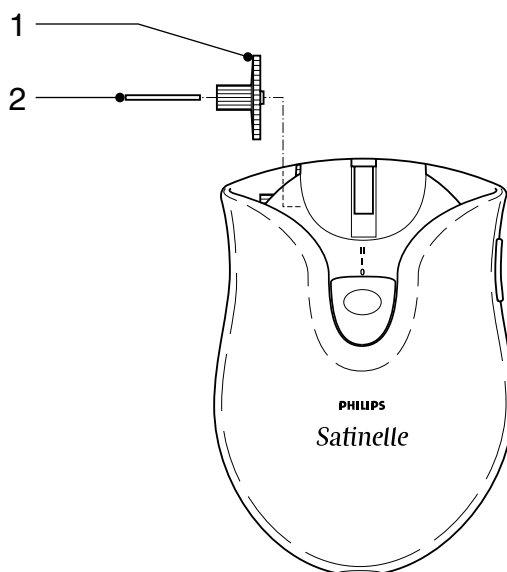

Refer to Service Manual:

- 4822 729 21812
- 4822 729 21815
- 4822 729 21932
- 4822 729 21933
- 4822 729 21935
- 4322 277 00010
- 4322 277 00011

Additional parts,
when you are able to open the product without damaging the housing parts.

Pos.	Description	Service code
1	Gear wheel motor part	4822 522 10774
2	Spindle gear wheel	4822 535 10651