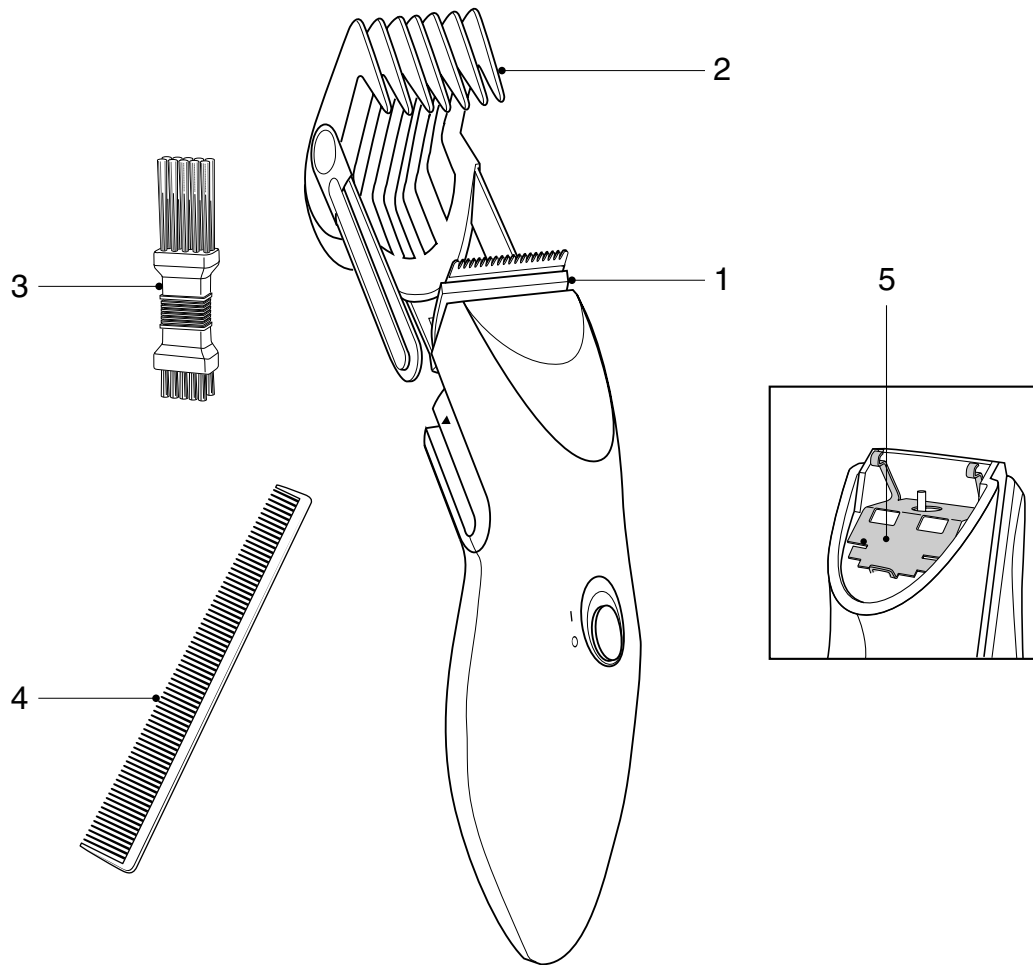

## PRODUCT INFORMATION

### Features :

- Adjustable attachment comb for even cutting result.
- 7 hair length settings from 4 to 21 mm.
- Maintenance free cutting element; no oiling required.
- Width cutting unit 32 mm.

Product meets the requirements regarding interference suppression on radio and TV.

**EXPLODED VIEW + PARTS LIST HQ-C 24I**

Pos	Description	Service code
1	Cutter	4822 690 10212
2	Adjustable comb	4822 690 10203
3	Cleaning brush	4822 479 30183
4	Styling comb	4822 690 30433
5	Trimmer clamp	4203 035 71060
	Dir. for use: UK, D, N, S, SF, DK, GR	4203 035 74100
	Dir. for use: UK, D, F, NL, E, P, I, TR	4203 035 74110
	Dir. for use: UK, Russian, Polish, Estonian, Latvian, Lithuanian	4203 035 74120
	Dir. for use: UK, Russian, Ukrainian, Croatian, Slovenian, Czech, Slovak, Hungarian, Rumanian	4203 035 74130
	Dir. for use: Japan	4203 035 74140
	Dir. for use: UK, Arabic, Farsi, E, Brazilian, F	4203 035 74150
	Dir. for use: UK, S-Chinese, T-Chinese, KOR, Malay, Bahasa-Indonesia, Vietnamese	4203 035 74160
	Dir. for use: USA	4203 035 74170