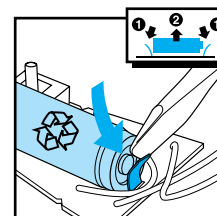

Partslist

pos	description	service code
1	adjustable comb	4822 690 30432
2	cutter	4822 690 10212*
3	trimmer clamp	4822 492 11095
4	oil tube	4822 390 10125
5	cleaning brush	4822 479 30077
6	styling comb	4822 690 30433

pos	description	service code
7	scissors	4822 690 30434
8	pouch	4822 600 10343
9	AC/AD adapter EURO	4822 690 30441
	AC/AD adapter UK	4822 690 30442
	AC/AD adapter USA	4822 690 30443
	AC/AD adapter CDN	4822 690 30444

pos	description	service code
9	AC/DC adapter EURO	4822 690 30436
	AC/DC adapter UK	4822 690 30437
	AC/DC adapter USA	4822 690 30438
	AC/DC adapter CDN	4822 690 30439

NOTES: For HS025 and HQ-C282 only
When discarding the appliance, remove the built in rechargeable battery. The battery should be completely empty of charge.