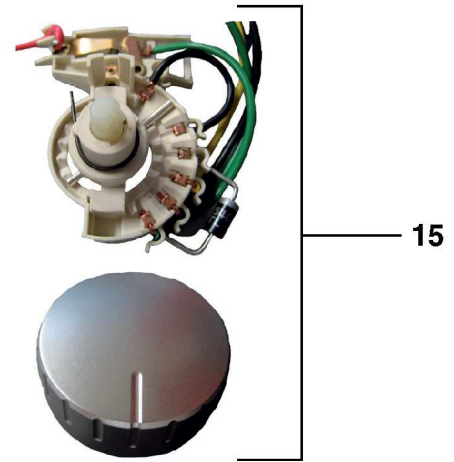

PARTS LIST & EXPLODED VIEW

HR2061/00
HR2061/02
HR2064/00
HR2066/00
HR2067/00
HR2067/02

Pos	Service code	Description
1	4206 133 95190	Measuring Cup
2	4206 133 96290	Jar Lid
3	4206 136 56880	Blender Jar
4	4206 136 56900	Knife Unit Blender and Eco Mill
5	4206 136 56950	Fruit Filter
6	4206 133 96340	Press Cone
7	4206 136 56930	Sieve
8	4206 133 96390	Bowl
9	4206 136 56940	Gearbox

PARTS LIST & EXPLODED VIEW

HR2061/00
HR2061/02
HR2064/00
HR2066/00
HR2067/00
HR2067/02

Pos	Service code	Description
10	4206 133 96440	Bowl - Large Mill
11	4206 136 58660	Knife Unit - Large Mill
12	4206 133 96460	Bowl - Eco Mill
13	4206 136 54920	Blender Coupling
14	4206 136 49530	Motor Assy 220 V with RIS
	4206 136 49380	Motor Assy 220 - 240 V
	9061 500 10130	Motor Indonesia with RoHS
15	4203 035 89620	Switch Knob assy + wires
	4206 136 58180	Cordset - EU / Korea (not shown)
	4206 136 56490	Cordset - UK (not shown)