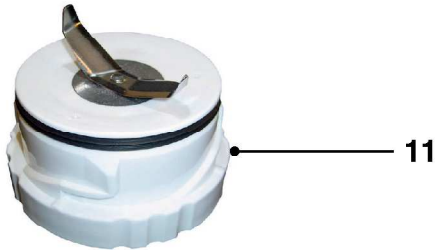

PARTS LIST & EXPLODED VIEW

HR2061/00
HR2061/02
HR2064/00
HR2066/00
HR2067/00
HR2067/02

Pos	Service code	Description
1	4206 133 95190	Measuring Cup
2	4206 133 96290	Jar Lid
3	4206 136 56880	Blender Jar
4	4206 136 56900	Knife Unit Blender and Eco Mill
5	4206 136 56950	Fruit Filter
6	4206 133 96340	Press Cone
7	4206 136 56930	Sieve
8	4206 133 96390	Bowl
9	4206 136 56940	Gearbox

PARTS LIST & EXPLODED VIEW

HR2061/00
HR2061/02
HR2064/00
HR2066/00
HR2067/00
HR2067/02

Pos	Service code	Description
10	4206 133 96440	Bowl - Large Mill
11	4206 136 58660	Knife Unit - Large Mill
12	4206 133 96460	Bowl - Eco Mill
13	4206 136 54920	Blender Coupling
14	4206 136 49530	Motor Assy 220 V with RIS
	4206 136 49380	Motor Assy 220 - 240 V
	9061 500 10130	Motor Indonesia with RoHS
15	4203 035 89620	Switch Knob assy + wires
	4206 136 58180	Cordset - EU / Korea (not shown)
	4206 136 56490	Cordset - UK (not shown)