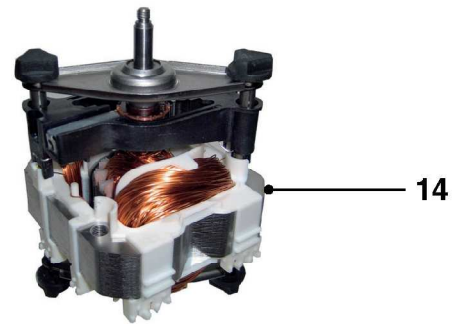

PARTS LIST & EXPLODED VIEW

HR2061/00
HR2061/02
HR2064/00
HR2066/00
HR2067/00
HR2067/02

Pos	Service code	Description
1	4206 133 95190	Measuring Cup
2	4206 133 96290	Jar Lid
3	4206 136 56880	Blender Jar
4	4206 136 56900	Knife Unit Blender and Eco Mill
5	4206 136 56950	Fruit Filter
6	4206 133 96340	Press Cone
7	4206 136 56930	Sieve
8	4206 133 96390	Bowl
9	4206 136 56940	Gearbox

PARTS LIST & EXPLODED VIEW

HR2061/00
HR2061/02
HR2064/00
HR2066/00
HR2067/00
HR2067/02

Pos	Service code	Description
10	4206 133 96440	Bowl - Large Mill
11	4206 136 58660	Knife Unit - Large Mill
12	4206 133 96460	Bowl - Eco Mill
13	4206 136 54920	Blender Coupling
14	4206 136 49530	Motor Assy 220 V with RIS
	4206 136 49380	Motor Assy 220 - 240 V
	9061 500 10130	Motor Indonesia with RoHS
15	4203 035 89620	Switch Knob assy + wires
	4206 136 58180	Cordset - EU / Korea (not shown)
	4206 136 56490	Cordset - UK (not shown)