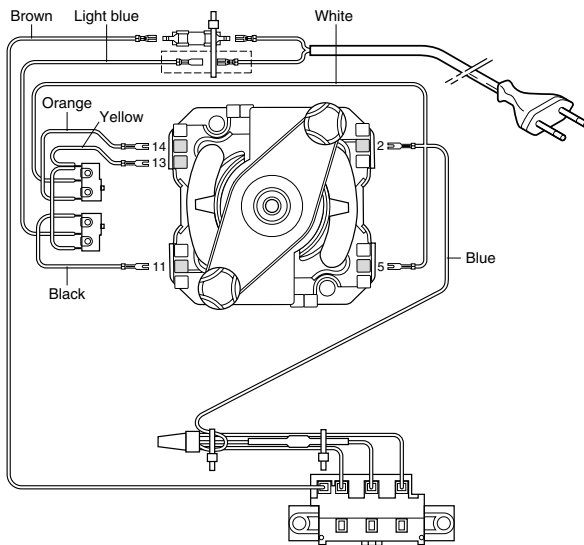

Pos	Service code	Description
17	4206 133 93980	Transfer shaft cap
18	4206 133 93170	Lock spindle
19	4206 133 93160	Transfer shaft
20	4206 133 53580	Rubber ring
21	4206 136 52910	Decoupling box assy
22	4206 133 53640	Metal frame rubber
23	4206 133 07770	Washer
24	4206 133 53550	Belt
25	4206 136 52940	Toothed wheel assy
26	4206 136 52840	Metal frame assy
27	4206 136 53270	Bottom assy with studs
28	4203 065 62310	Shredding insert coarse
29	4203 065 61550	Shredding insert fine
30	4203 063 35540	Slicing insert
31	9965 000 06941	Insert carrier assy
32	9965 000 06924	Mono pusher
33	9965 000 06925	Special cover
34	9965 000 06932	Whisk
35	9965 000 12158	Metal knife assy
37	9965 000 06936	Kneading knife
38	9965 000 06930	Accessory holder assy
39	9965 000 06928	Spatula
40	9965 000 12313	Bowl cover assy
41	9965 000 12314	Bowl

HR 7633