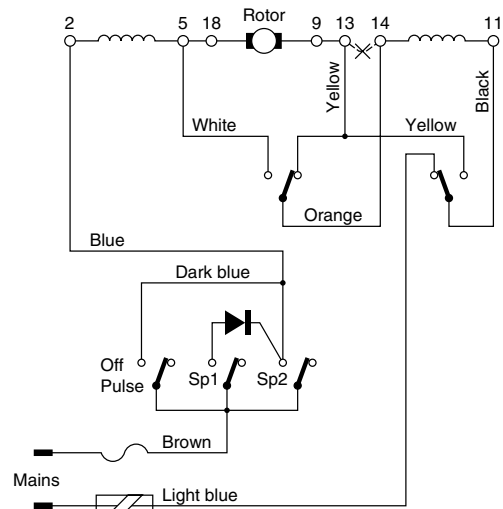

Pos	Service code	Description
17	4206 133 93980	Transfer shaft cap
18	4206 133 93170	Lock spindle
19	4206 133 93160	Transfer shaft
20	4206 133 53580	Rubber ring
21	4206 136 52910	Decoupling box assy
22	4206 133 53640	Metal frame rubber
23	4206 133 07770	Washer
24	4206 133 53550	Belt
25	4206 136 52940	Toothed wheel assy
26	4206 136 52840	Metal frame assy
27	4206 136 53270	Bottom assy with studs
28	4203 065 62310	Shredding insert coarse
29	4203 065 61550	Shredding insert fine
30	4203 063 35540	Slicing insert
31	9965 000 06941	Insert carrier assy
32	9965 000 06924	Mono pusher
33	9965 000 06925	Special cover
34	9965 000 06932	Whisk
35	9965 000 12158	Metal knife assy
37	9965 000 06936	Kneading knife
38	9965 000 06930	Accessory holder assy
39	9965 000 06928	Spatula
40	9965 000 12313	Bowl cover assy
41	9965 000 12314	Bowl

HR 7633