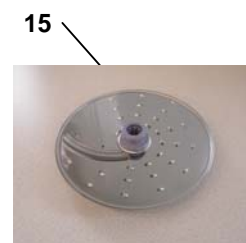

EXPLODED VIEW & PARTLIST (ACCESSORIES)