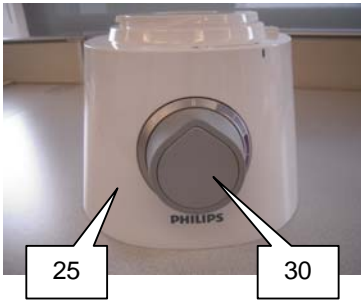

EXPLODED VIEW & PARTLIST (MAIN UNIT)

Partlist for Accessories

Pos	Service Code	Description	Remark
1	9965 100 51802	JAR LID STAR WHITE	
	9965 100 52991	JAR LID BLACK	FOR HR7762/90, HR7762/91
2	9965 100 51807	BLENDER JAR	
3	9965 100 51815	BLENDER CAP	
4	9965 100 51798	MINI CHOPPER STAR WHITE	
	9965 100 52997	MINI CHOPPER BLACK	FOR HR7762/90, HR7762/91
5	9965 000 23151	SEALING RING - BLENDER KNIFE	
6	9965 100 51804	PUSHER	
7	9965 100 51823	BOWL LID	
8	9965 100 51813	BOWL CASHMERE GREY	
	9965 100 52996	BOWL BLACK	FOR HR7762/90, HR7762/91
9	9965 100 51806	SPATULA STAR WHITE	
	9965 100 52998	SPATULA BLACK	FOR HR7762/90, HR7762/91
10	9965 100 51824	TOOL HOLDER STAR WHITE	
	9965 100 52993	TOOL HOLDER BLACK	FOR HR7762/90, HR7762/91
11	9965 100 51816	KNEADING ACCESSORY	
12	9965 100 51808	BLADE UNIT	
13	9965 100 51796	EMULSIFYING DISC	
14	9965 100 51828	COARSE SLICING / SHREDDING DISC	FOR HR7762 ONLY
15	9965 100 51826	FINE SLICING / SHREDDING DISC	FOR HR7762 ONLY
16	9965 100 51832	CHIP DISC (FRENCH FRY DISC)	FOR HR7762 ONLY
17	9965 100 51829	GRANULATING DISC	FOR HR7762 ONLY
18	9965 100 51831	ACCESSORY STORAGE TRAY	FOR HR7762 ONLY
19	9965 100 51825	PLASTIC INSERT HOLDER	FOR HR7761 ONLY
20	9965 100 51817	FINE SHREDDING INSERT DISC	FOR HR7761 ONLY
21	9965 100 51794	COARSE SHREDDING INSERT DISC	FOR HR7761 ONLY
22	9965 100 51819	GRANULATING INSERT DISC	FOR HR7761 ONLY
23	9965 100 51818	SLICING INSERT DISC 1.2MM	FOR HR7761 ONLY
24	9965 100 51812	SLICING INSERT DISC 2.4MM	FOR HR7761 ONLY