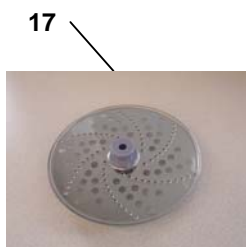

EXPLODED VIEW & PARTLIST (ACCESSORIES)