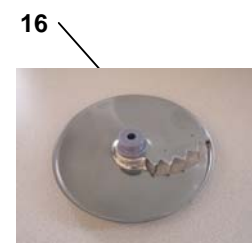

EXPLODED VIEW & PARTLIST (ACCESSORIES)