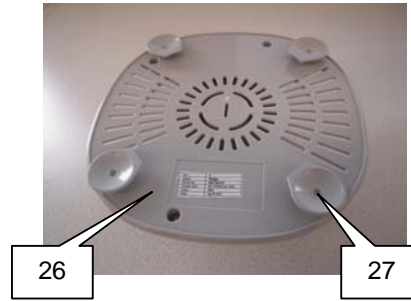

EXPLODED VIEW & PARTLIST (MAIN UNIT)

Partlist for Accessories

Pos	Service Code	Description	Remark
1	9965 100 51802	JAR LID STAR WHITE	
	9965 100 52991	JAR LID BLACK	FOR HR7762/90, HR7762/91
2	9965 100 51807	BLENDER JAR	
3	9965 100 51815	BLENDER CAP	
4	9965 100 51798	MINI CHOPPER STAR WHITE	
	9965 100 52997	MINI CHOPPER BLACK	FOR HR7762/90, HR7762/91
5	9965 000 23151	SEALING RING - BLENDER KNIFE	
6	9965 100 51804	PUSHER	
7	9965 100 51823	BOWL LID	
8	9965 100 51813	BOWL CASHMERE GREY	
	9965 100 52996	BOWL BLACK	FOR HR7762/90, HR7762/91
9	9965 100 51806	SPATULA STAR WHITE	
	9965 100 52998	SPATULA BLACK	FOR HR7762/90, HR7762/91
10	9965 100 51824	TOOL HOLDER STAR WHITE	
	9965 100 52993	TOOL HOLDER BLACK	FOR HR7762/90, HR7762/91
11	9965 100 51816	KNEADING ACCESSORY	
12	9965 100 51808	BLADE UNIT	
13	9965 100 51796	EMULSIFYING DISC	
14	9965 100 51828	COARSE SLICING / SHREDDING DISC	FOR HR7762 ONLY
15	9965 100 51826	FINE SLICING / SHREDDING DISC	FOR HR7762 ONLY
16	9965 100 51832	CHIP DISC (FRENCH FRY DISC)	FOR HR7762 ONLY
17	9965 100 51829	GRANULATING DISC	FOR HR7762 ONLY
18	9965 100 51831	ACCESSORY STORAGE TRAY	FOR HR7762 ONLY
19	9965 100 51825	PLASTIC INSERT HOLDER	FOR HR7761 ONLY
20	9965 100 51817	FINE SHREDDING INSERT DISC	FOR HR7761 ONLY
21	9965 100 51794	COARSE SHREDDING INSERT DISC	FOR HR7761 ONLY
22	9965 100 51819	GRANULATING INSERT DISC	FOR HR7761 ONLY
23	9965 100 51818	SLICING INSERT DISC 1.2MM	FOR HR7761 ONLY
24	9965 100 51812	SLICING INSERT DISC 2.4MM	FOR HR7761 ONLY