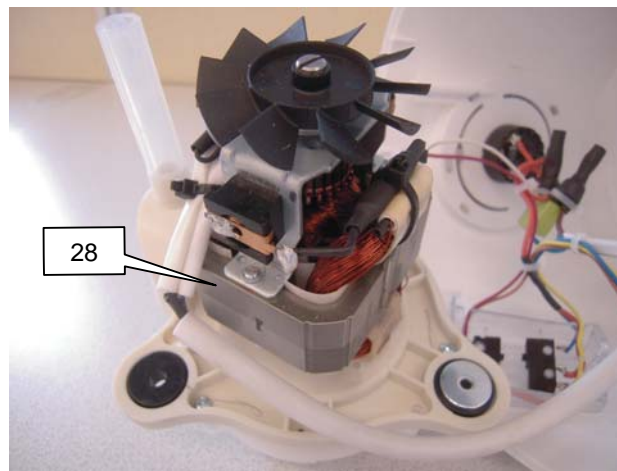

EXPLODED VIEW & PARTLIST (MAIN UNIT)

Partlist for Accessories

Pos	Service Code	Description	Remark
1	9965 100 51802	JAR LID STAR WHITE	
	9965 100 52991	JAR LID BLACK	FOR HR7762/90, HR7762/91
2	9965 100 51807	BLENDER JAR	
3	9965 100 51815	BLENDER CAP	
4	9965 100 51798	MINI CHOPPER STAR WHITE	
	9965 100 52997	MINI CHOPPER BLACK	FOR HR7762/90, HR7762/91
5	9965 000 23151	SEALING RING - BLENDER KNIFE	
6	9965 100 51804	PUSHER	
7	9965 100 51823	BOWL LID	
8	9965 100 51813	BOWL CASHMERE GREY	
	9965 100 52996	BOWL BLACK	FOR HR7762/90, HR7762/91
9	9965 100 51806	SPATULA STAR WHITE	
	9965 100 52998	SPATULA BLACK	FOR HR7762/90, HR7762/91
10	9965 100 51824	TOOL HOLDER STAR WHITE	
	9965 100 52993	TOOL HOLDER BLACK	FOR HR7762/90, HR7762/91
11	9965 100 51816	KNEADING ACCESSORY	
12	9965 100 51808	BLADE UNIT	
13	9965 100 51796	EMULSIFYING DISC	
14	9965 100 51828	COARSE SLICING / SHREDDING DISC	FOR HR7762 ONLY
15	9965 100 51826	FINE SLICING / SHREDDING DISC	FOR HR7762 ONLY
16	9965 100 51832	CHIP DISC (FRENCH FRY DISC)	FOR HR7762 ONLY
17	9965 100 51829	GRANULATING DISC	FOR HR7762 ONLY
18	9965 100 51831	ACCESSORY STORAGE TRAY	FOR HR7762 ONLY
19	9965 100 51825	PLASTIC INSERT HOLDER	FOR HR7761 ONLY
20	9965 100 51817	FINE SHREDDING INSERT DISC	FOR HR7761 ONLY
21	9965 100 51794	COARSE SHREDDING INSERT DISC	FOR HR7761 ONLY
22	9965 100 51819	GRANULATING INSERT DISC	FOR HR7761 ONLY
23	9965 100 51818	SLICING INSERT DISC 1.2MM	FOR HR7761 ONLY
24	9965 100 51812	SLICING INSERT DISC 2.4MM	FOR HR7761 ONLY