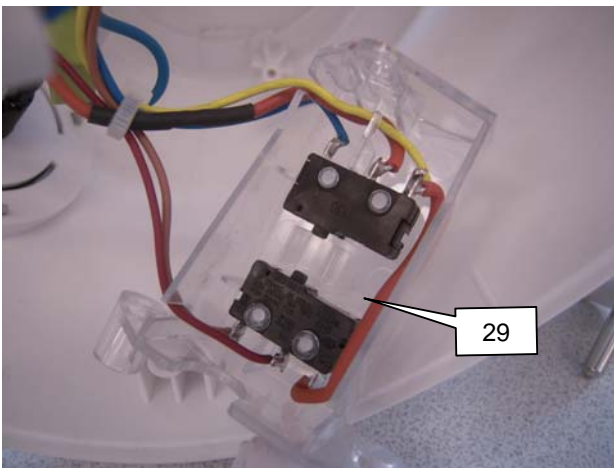

EXPLODED VIEW & PARTLIST (MAIN UNIT)

Partlist for Accessories

Pos	Service Code	Description	Remark
1	9965 100 51802	JAR LID STAR WHITE	
	9965 100 52991	JAR LID BLACK	FOR HR7762/90, HR7762/91
2	9965 100 51807	BLENDER JAR	
3	9965 100 51815	BLENDER CAP	
4	9965 100 51798	MINI CHOPPER STAR WHITE	
	9965 100 52997	MINI CHOPPER BLACK	FOR HR7762/90, HR7762/91
5	9965 000 23151	SEALING RING - BLENDER KNIFE	
6	9965 100 51804	PUSHER	
7	9965 100 51823	BOWL LID	
8	9965 100 51813	BOWL CASHMERE GREY	
	9965 100 52996	BOWL BLACK	FOR HR7762/90, HR7762/91
9	9965 100 51806	SPATULA STAR WHITE	
	9965 100 52998	SPATULA BLACK	FOR HR7762/90, HR7762/91
10	9965 100 51824	TOOL HOLDER STAR WHITE	
	9965 100 52993	TOOL HOLDER BLACK	FOR HR7762/90, HR7762/91
11	9965 100 51816	KNEADING ACCESSORY	
12	9965 100 51808	BLADE UNIT	
13	9965 100 51796	EMULSIFYING DISC	
14	9965 100 51828	COARSE SLICING / SHREDDING DISC	FOR HR7762 ONLY
15	9965 100 51826	FINE SLICING / SHREDDING DISC	FOR HR7762 ONLY
16	9965 100 51832	CHIP DISC (FRENCH FRY DISC)	FOR HR7762 ONLY
17	9965 100 51829	GRANULATING DISC	FOR HR7762 ONLY
18	9965 100 51831	ACCESSORY STORAGE TRAY	FOR HR7762 ONLY
19	9965 100 51825	PLASTIC INSERT HOLDER	FOR HR7761 ONLY
20	9965 100 51817	FINE SHREDDING INSERT DISC	FOR HR7761 ONLY
21	9965 100 51794	COARSE SHREDDING INSERT DISC	FOR HR7761 ONLY
22	9965 100 51819	GRANULATING INSERT DISC	FOR HR7761 ONLY
23	9965 100 51818	SLICING INSERT DISC 1.2MM	FOR HR7761 ONLY
24	9965 100 51812	SLICING INSERT DISC 2.4MM	FOR HR7761 ONLY