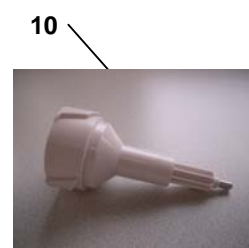

EXPLODED VIEW & PARTLIST (ACCESSORIES)