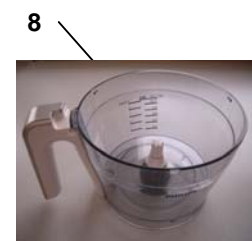

EXPLODED VIEW & PARTLIST (ACCESSORIES)