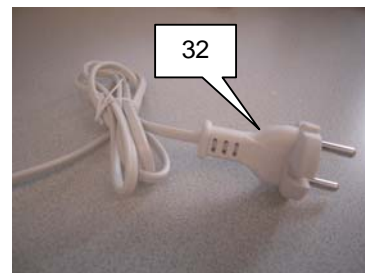

EXPLODED VIEW & PARTLIST (MAIN UNIT)

Partlist for Accessories

Pos	Service Code	Description	Remark
1	9965 100 51802	JAR LID STAR WHITE	
	9965 100 52991	JAR LID BLACK	FOR HR7762/90, HR7762/91
2	9965 100 51807	BLENDER JAR	
3	9965 100 51815	BLENDER CAP	
4	9965 100 51798	MINI CHOPPER STAR WHITE	
	9965 100 52997	MINI CHOPPER BLACK	FOR HR7762/90, HR7762/91
5	9965 000 23151	SEALING RING - BLENDER KNIFE	
6	9965 100 51804	PUSHER	
7	9965 100 51823	BOWL LID	
8	9965 100 51813	BOWL CASHMERE GREY	
	9965 100 52996	BOWL BLACK	FOR HR7762/90, HR7762/91
9	9965 100 51806	SPATULA STAR WHITE	
	9965 100 52998	SPATULA BLACK	FOR HR7762/90, HR7762/91
10	9965 100 51824	TOOL HOLDER STAR WHITE	
	9965 100 52993	TOOL HOLDER BLACK	FOR HR7762/90, HR7762/91
11	9965 100 51816	KNEADING ACCESSORY	
12	9965 100 51808	BLADE UNIT	
13	9965 100 51796	EMULSIFYING DISC	
14	9965 100 51828	COARSE SLICING / SHREDDING DISC	FOR HR7762 ONLY
15	9965 100 51826	FINE SLICING / SHREDDING DISC	FOR HR7762 ONLY
16	9965 100 51832	CHIP DISC (FRENCH FRY DISC)	FOR HR7762 ONLY
17	9965 100 51829	GRANULATING DISC	FOR HR7762 ONLY
18	9965 100 51831	ACCESSORY STORAGE TRAY	FOR HR7762 ONLY
19	9965 100 51825	PLASTIC INSERT HOLDER	FOR HR7761 ONLY
20	9965 100 51817	FINE SHREDDING INSERT DISC	FOR HR7761 ONLY
21	9965 100 51794	COARSE SHREDDING INSERT DISC	FOR HR7761 ONLY
22	9965 100 51819	GRANULATING INSERT DISC	FOR HR7761 ONLY
23	9965 100 51818	SLICING INSERT DISC 1.2MM	FOR HR7761 ONLY
24	9965 100 51812	SLICING INSERT DISC 2.4MM	FOR HR7761 ONLY