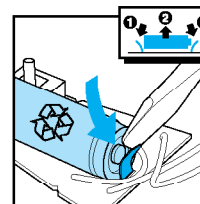

HS015 / HQ - C242 ONLY

pos	description	service code
9	AC/DC adapter EURO	4822 690 30436
	AC/DC adapter UK	4822 690 30437
	AC/DC adapter USA	4822 690 30438
	AC/DC adapter CDN	4822 690 30439

NOTES: For HS025 and HQ-C282 only
When discarding the appliance, remove the built in rechargeable battery.
The battery should be completely empty of charge.