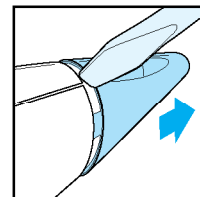

HS015 / HQ - C242 ONLY

pos	description	service code
9	AC/DC adapter EURO	4822 690 30436
	AC/DC adapter UK	4822 690 30437
	AC/DC adapter USA	4822 690 30438
	AC/DC adapter CDN	4822 690 30439

NOTES: For HS025 and HQ-C282 only
When discarding the appliance, remove the built in rechargeable battery.
The battery should be completely empty of charge.