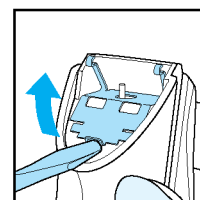

HS015 / HQ - C242 ONLY

pos	description	service code
9	AC/DC adapter EURO	4822 690 30436
	AC/DC adapter UK	4822 690 30437
	AC/DC adapter USA	4822 690 30438
	AC/DC adapter CDN	4822 690 30439

NOTES: For HS025 and HQ-C282 only
When discarding the appliance, remove the built in rechargeable battery.
The battery should be completely empty of charge.