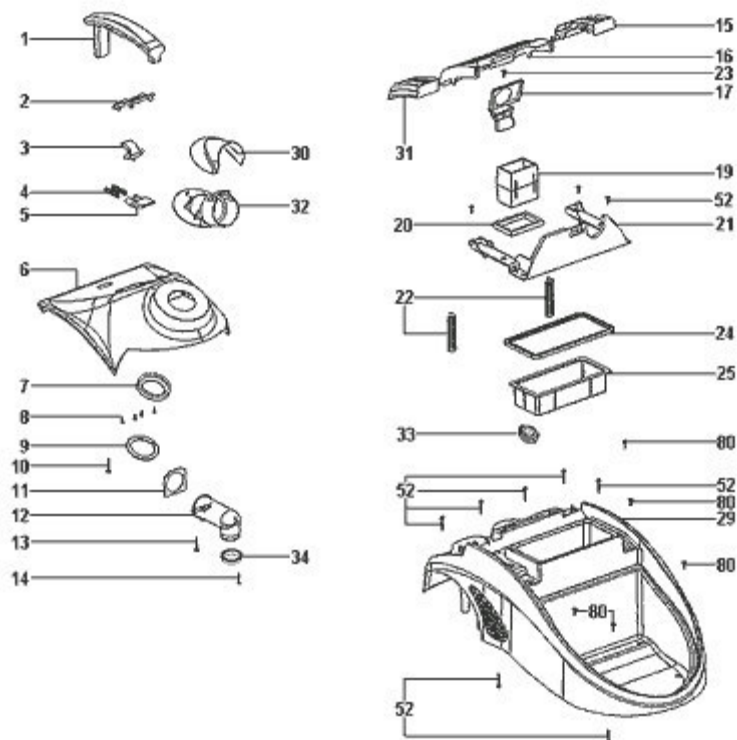

Polti

PBEU0011 (PBEU11A2) - L'ECOLOGICO AS810

Niveau de zoom : 2

1. **PBEU0011 (PBEU011A) - PBEU0011 (PBEU011B) - PBEU0011 (PBEU011C) - PBEU0011 (PBEU011D)**
   - PBEU0011 (PBEU011E) - PBEU0011 (PBEU11A2) - PBEU0011 (PBEU11B2) - PBEU0011 (PBEU11C2)
   - PBEU0011 (PBEU11D2)

1. **PBEU0011 (PBEU011A) - PBEU0011 (PBEU011B) - PBEU0011 (PBEU011C) - PBEU0011 (PBEU011D)**
   - PBEU0011 (PBEU011E) - PBEU0011 (PBEU11A2) - PBEU0011 (PBEU11B2) - PBEU0011 (PBEU11C2)
   - PBEU0011 (PBEU11D2)