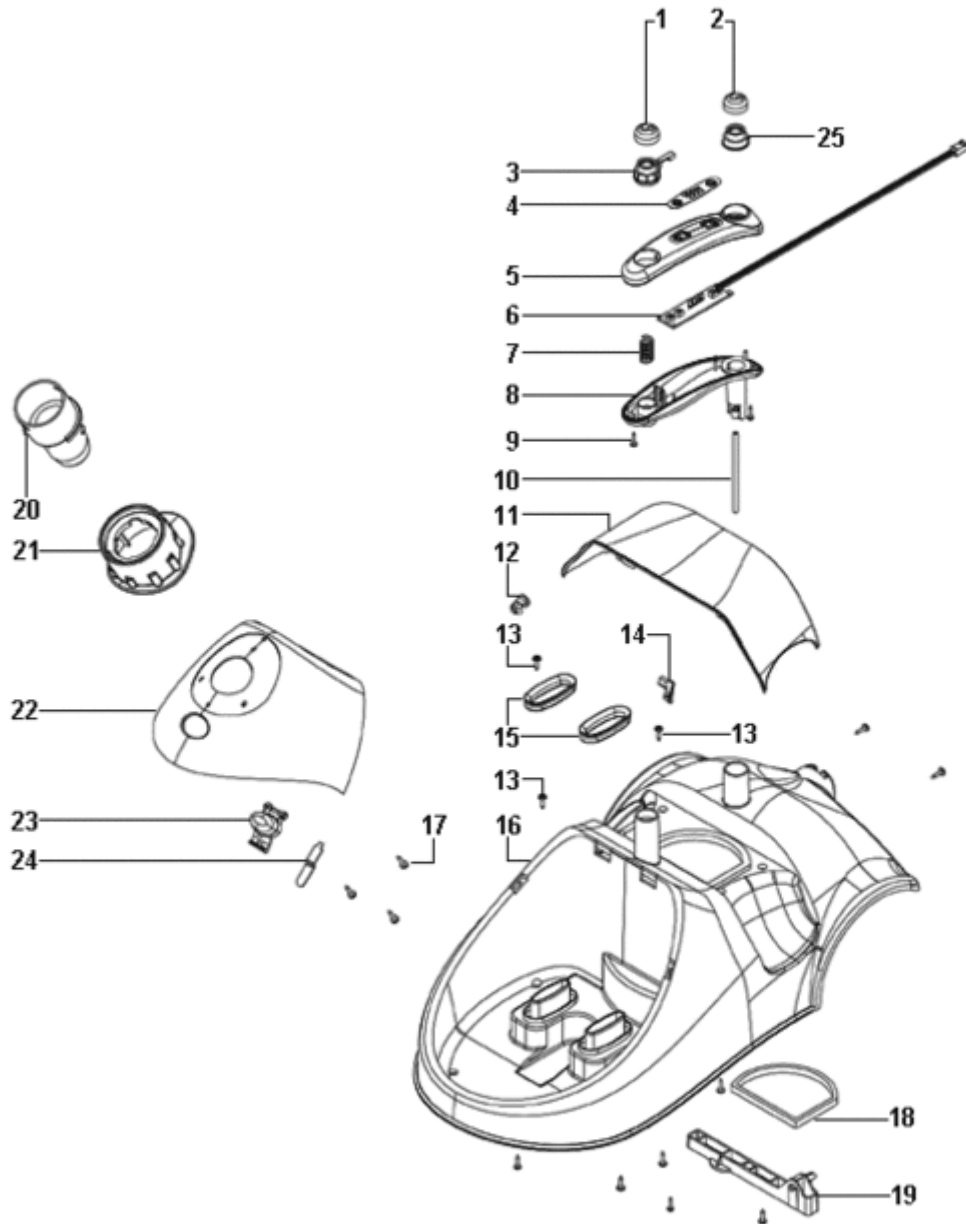

Polti
PBEU0025 (PBEU025A) - °LECOLOGICO COMPACT AS 801
Niveau de zoom : 2

PBEU0025 (PBEU025A) - PBEU0025 (PBEU025B) - PBEU0025 (PBEU025C) - PBEU0025 (PBEU025D)
- PBEU0025 (PBEU025E) - PBEU0025 (PBEU025I) - PBEU0025 (WDAP0139)

PBEU0025 (PBEU025A) - PBEU0025 (PBEU025B) - PBEU0025 (PBEU025C) - PBEU0025 (PBEU025D)
- PBEU0025 (PBEU025E) - PBEU0025 (PBEU025I) - PBEU0025 (WDAP0139)