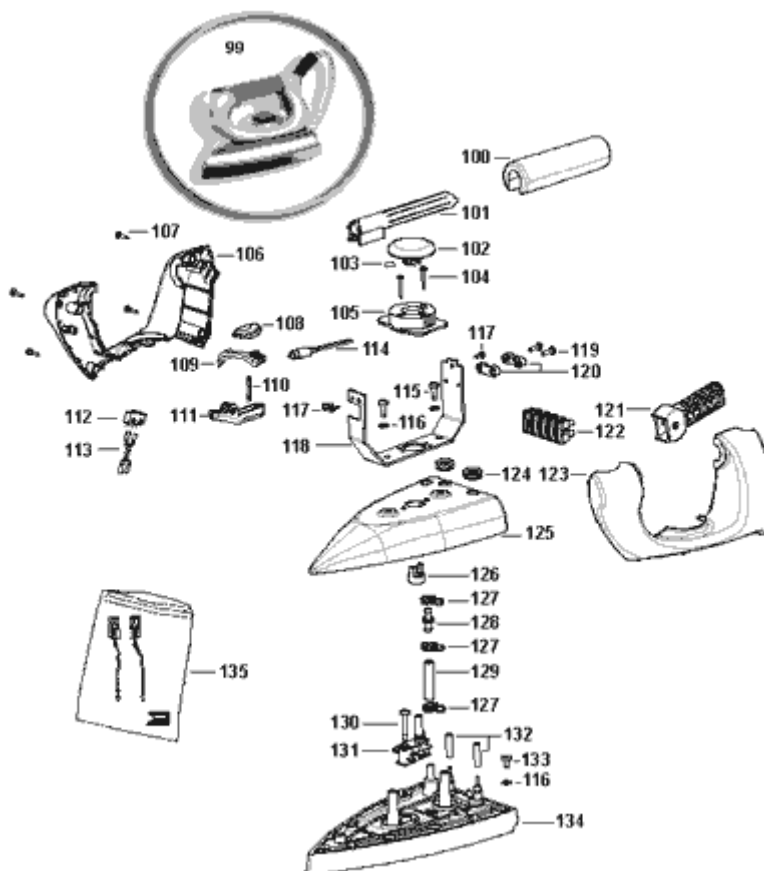

Polti
PLEU0123 (PLEU123B) - VAPORELLA FOREVER 980
 Niveau de zoom : 2

PLEU0123 (N-PLEU0123) - PLEU0123 (PLEU123A) - PLEU0123 (PLEU123B) - PLEU0123 (PLEU123F)
- PLEU0123 (PLEU123I) - PLEU0123 (WDVL0270)

PLEU0123 (N-PLEU0123) - PLEU0123 (PLEU123A) - PLEU0123 (PLEU123B) - PLEU0123 (PLEU123F)
- PLEU0123 (PLEU123I) - PLEU0123 (WDVL0270)

Polti
PLEU0123 (PLEU123F) - VAPORELLA FOREVER 980
Niveau de zoom : 2

PLEU0123 (N-PLEU0123) - PLEU0123 (PLEU123A) - PLEU0123 (PLEU123B) - PLEU0123 (PLEU123F)
- PLEU0123 (PLEU123I) - PLEU0123 (WDVL0270)

PLEU0123 (N-PLEU0123) - PLEU0123 (PLEU123A) - PLEU0123 (PLEU123B) - PLEU0123 (PLEU123F)
- PLEU0123 (PLEU123I) - PLEU0123 (WDVL0270)