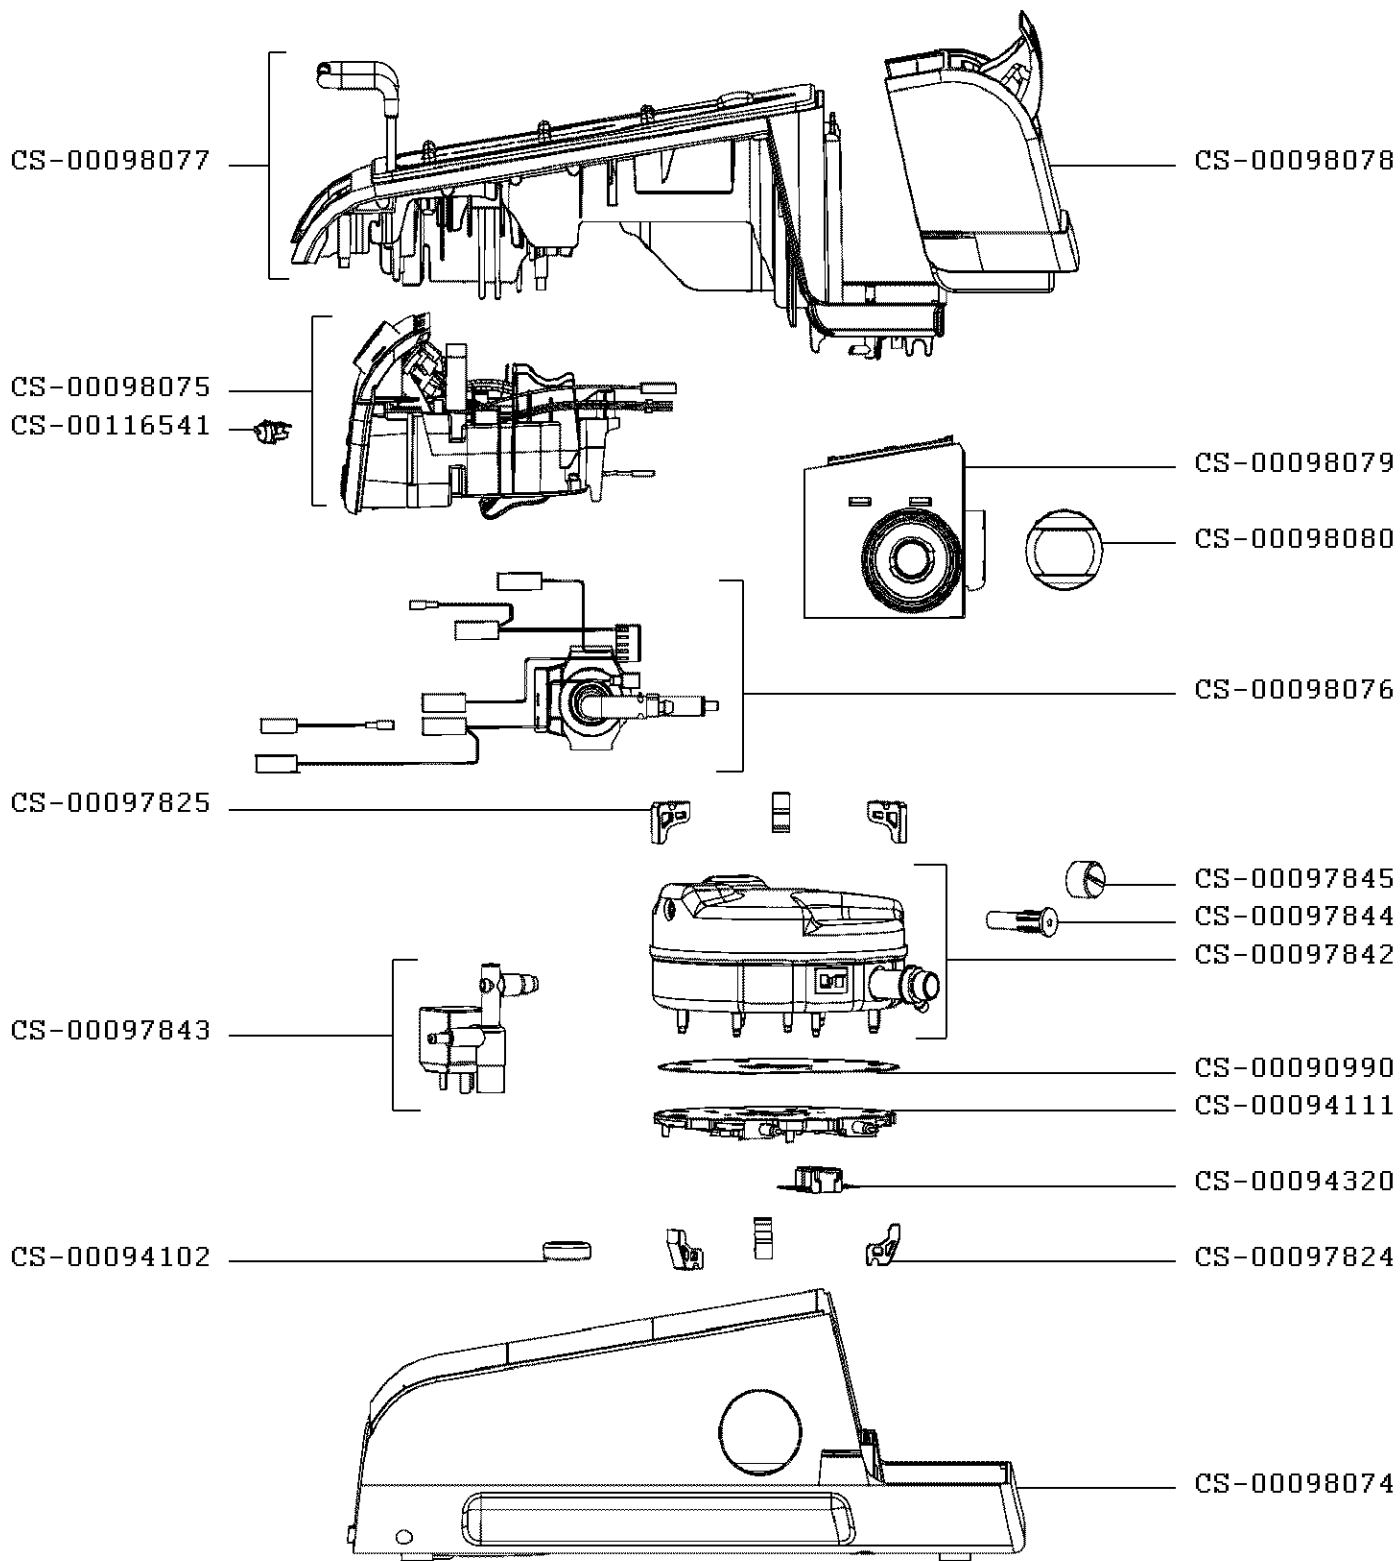

# STEAM GENERATOR EXPERTISE

DG9020F0/23

CREATION	9/15/2005	PAGE	COUNTRY	FAMILY
EDIT	11/9/2005	1/2	AT	XI

# STEAM GENERATOR EXPERTISE

DG9020F0/23

CREATION	9/15/2005	PAGE	COUNTRY	FAMILY
EDIT	11/9/2005	2/2	AT	XI

# Product Ref: DG9020F0/23

## List of parts for this appliance

Reference	Index or price	Description
CS-00090990	S35	Plate/graphite
CS-00094102	T07	Seal
CS-00094111	T39	Element
CS-00094320	T36	Thermostat+fuse
CS-00097824	S12	Skid/boiler/lower
CS-00097825	S12	Skid/boiler/upper
CS-00097842	V02	Boiler
CS-00097843	U20	Solenoid Valve
CS-00097844	S12	Seal/boiler
CS-00097845	S35	Cap/boiler
CS-00098074	T50	Half Housing/lower
CS-00098075	V05	Housing/command/complete
CS-00098076	U36	Pump+cable Form
CS-00098077	U13	Half Housing/upper
CS-00098078	T48	Tank/complete/beige
CS-00098079	S45	Support/cap
CS-00098080	S28	Cap/white
CS-00098434	S28	Pipe/tank
CS-00098435	S28	Pipe/pump+joining Element
CS-00116541	S45	Switch.on-off/white
RS-DA9241	R41	Washer/insulator
RS-DG0120	R41	Spring
RS-DG0125	R41	Cover For Lamp/red
RS-DG0136	S17	Tube
RS-DG0137	S23	Seal/green
RS-DG0140	R41	Washer
RS-DG0143	S17	Knob/grey
RS-DG0151	S35	Reflector
RS-DG0166	S19	Backheel Cover/white
RS-DG0168	U20	Cable Form/white
RS-DG0169	S28	Handle Front/white
RS-DG0170	T42	Handle/grey
RS-DG0171	U05	Base Of Handle/grey
RS-DG0172	S35	Toothed Wheel/thermostat
RS-DG0173	U49	Soleplate/complete