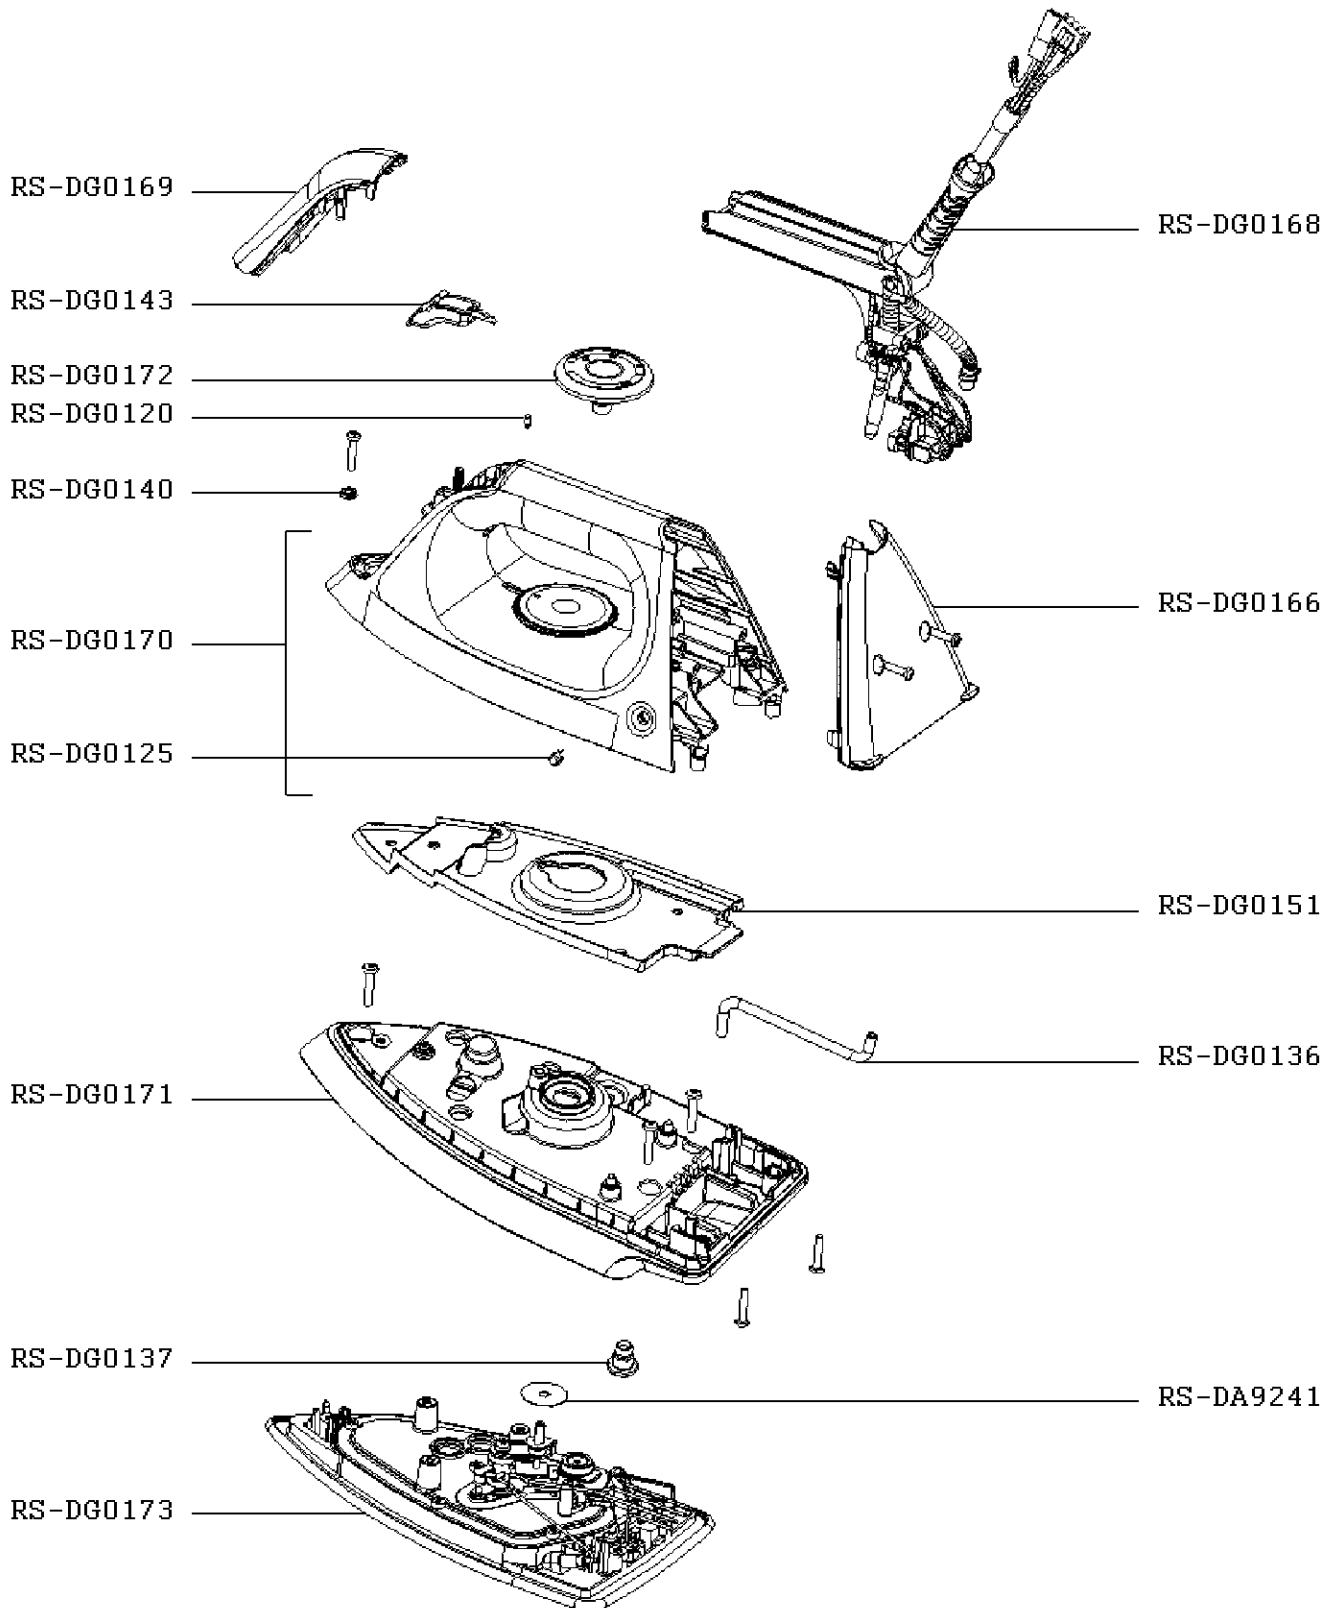

STEAM GENERATOR EXPERTISE

DG9020F0/23

CREATION	9/15/2005	PAGE	COUNTRY	FAMILY
EDIT	11/9/2005	2/2	AT	XI