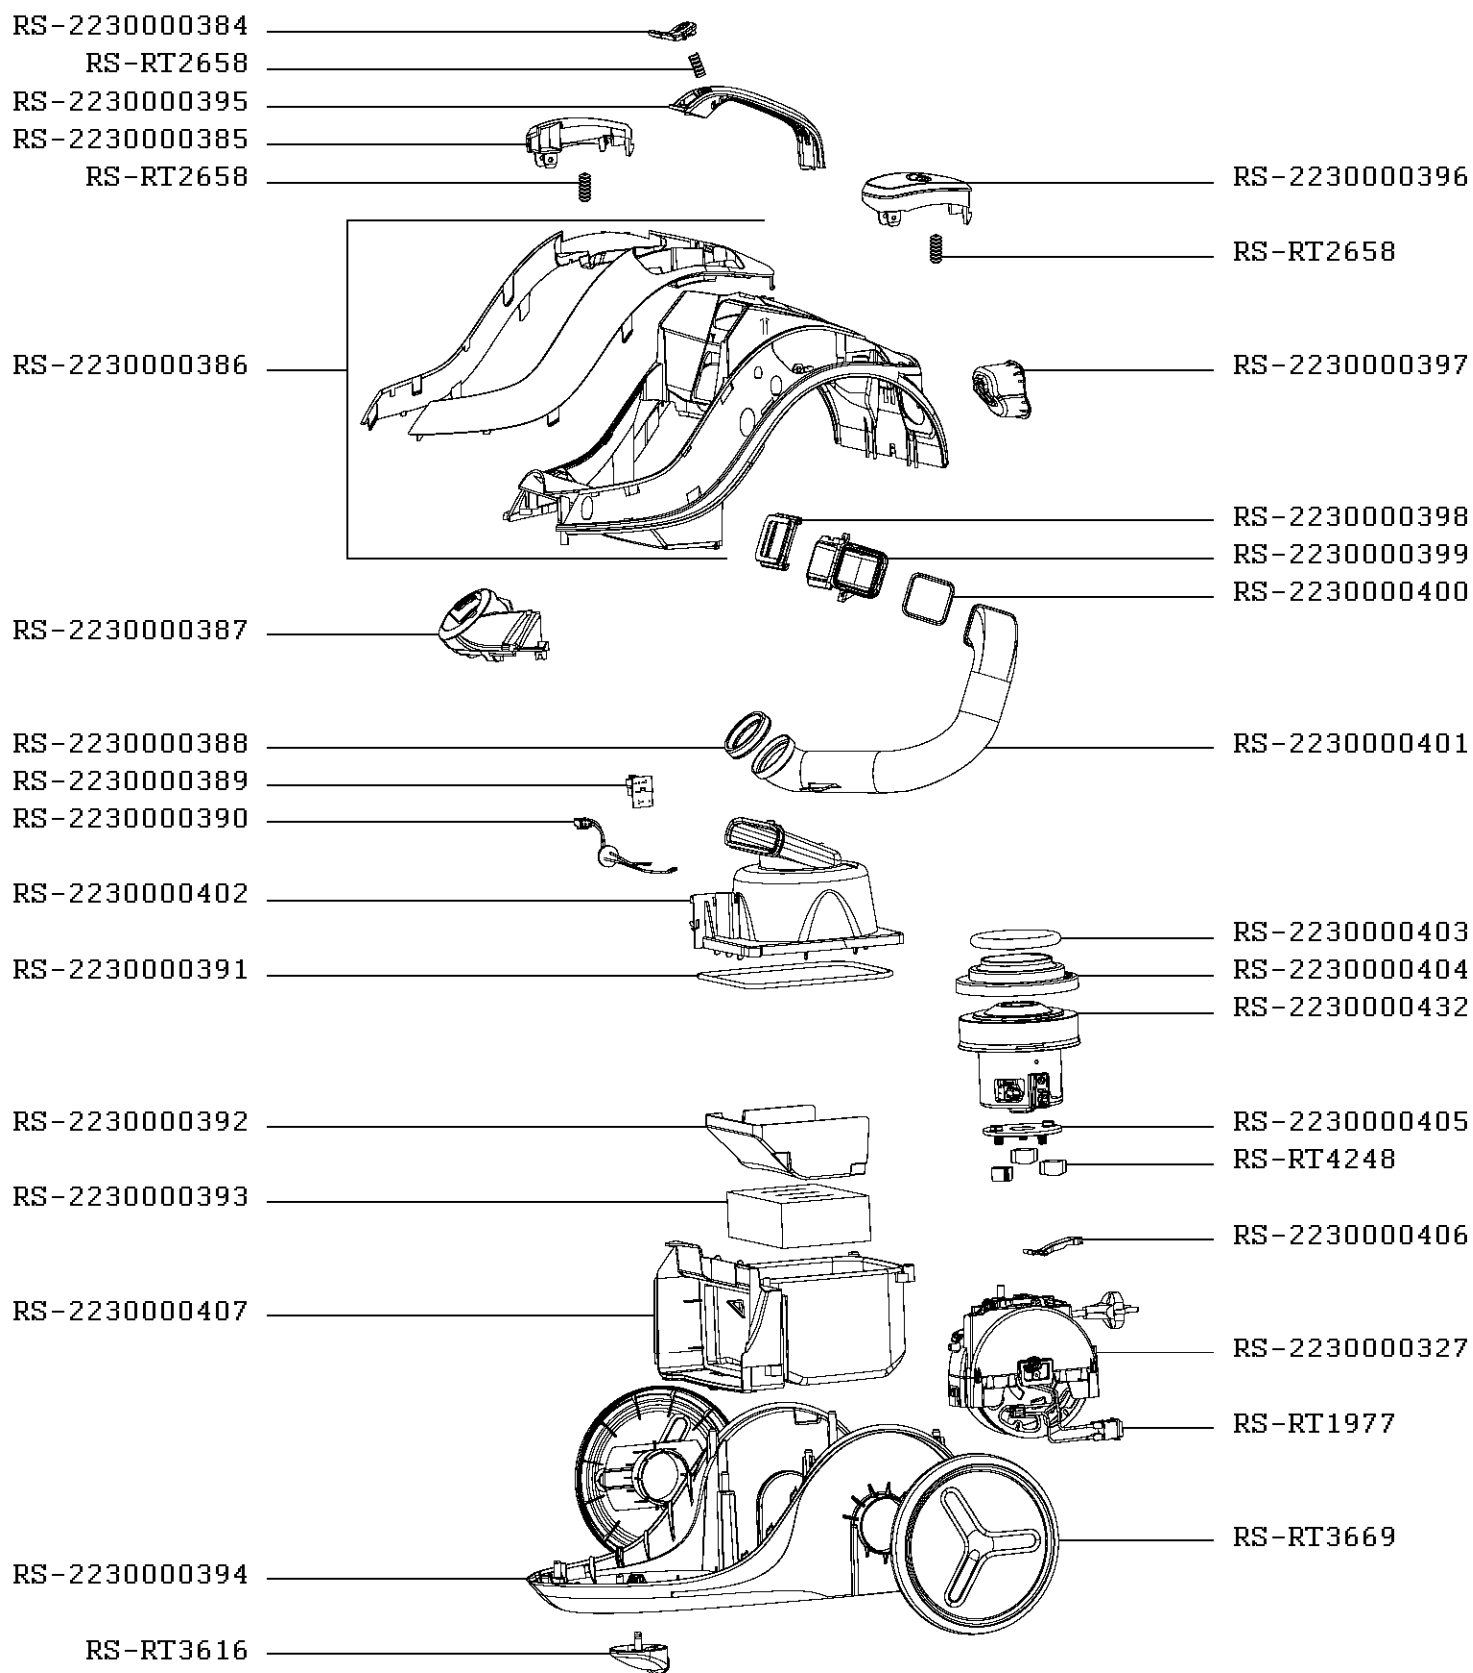

# ASPIRATEUR X-TREM POWER CYCLONIC

RO6984EA/410

## RO6984EA/410

Rowenta