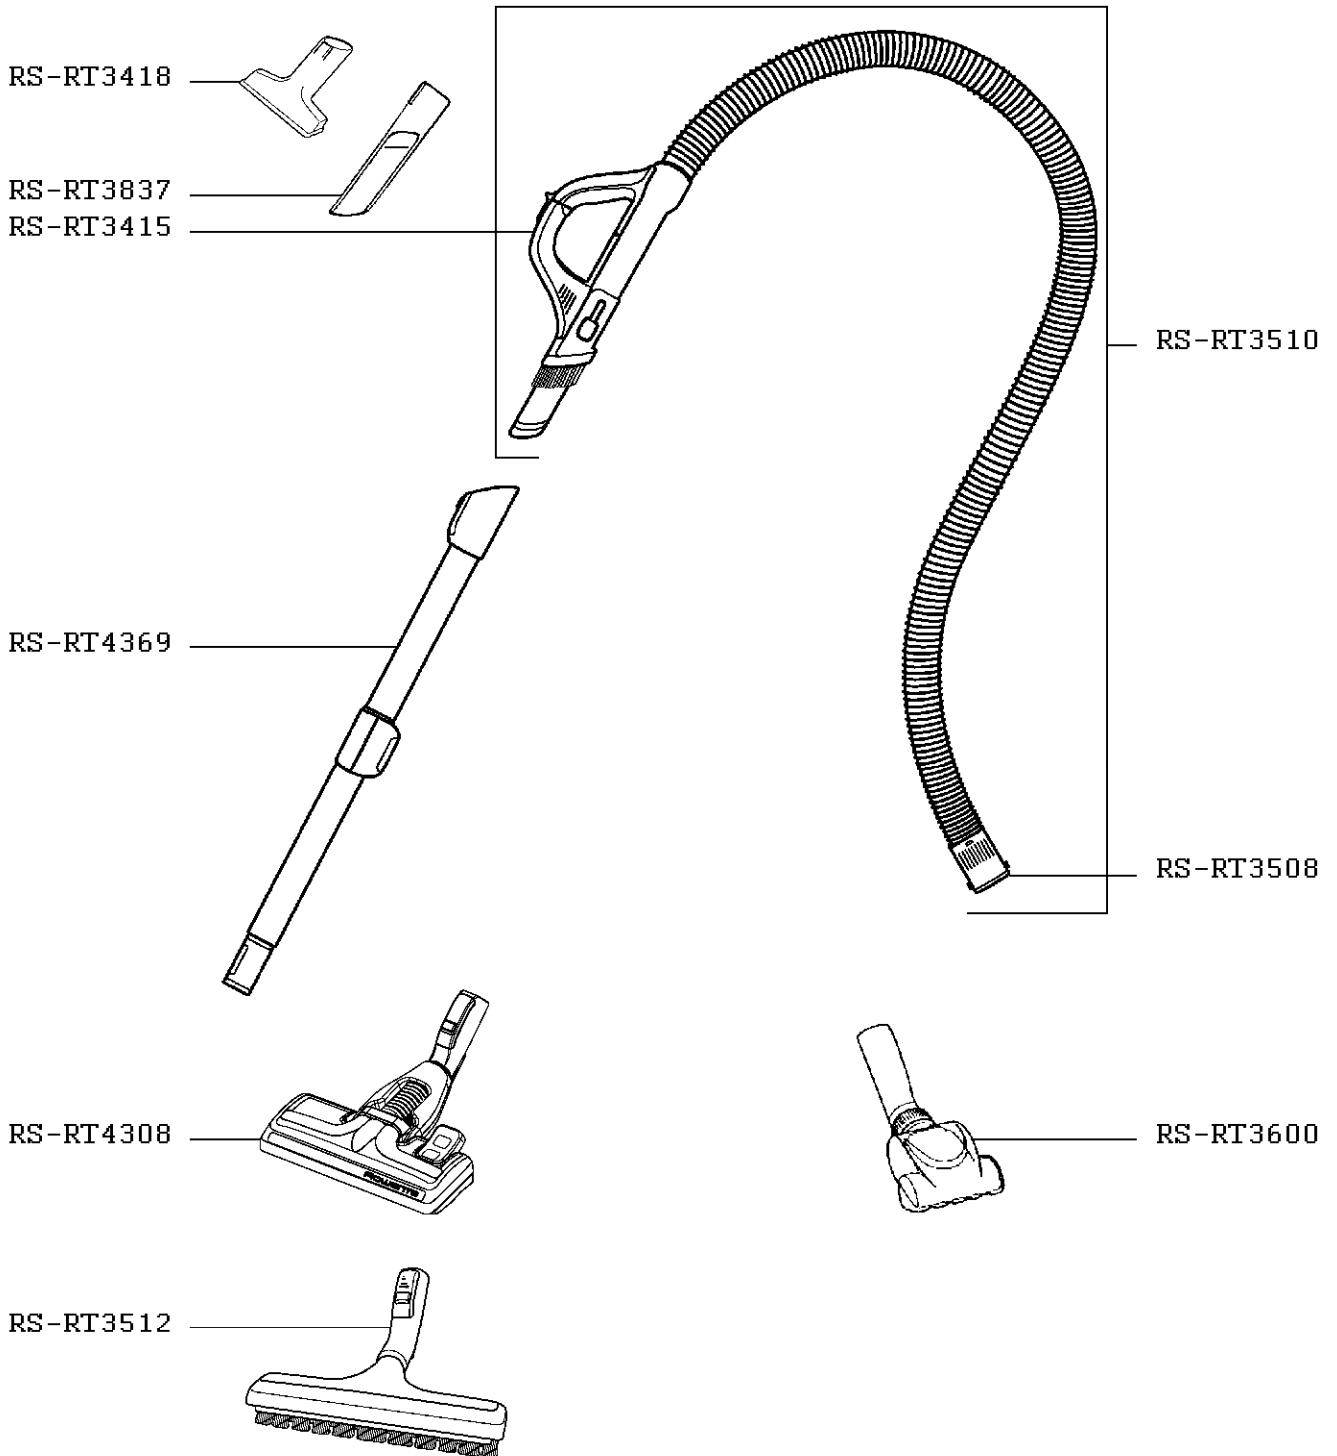

# ASPIRATEUR X-TREM POWER CYCLONIC

RO6984EA/410

## RO6984EA/410

Rowenta