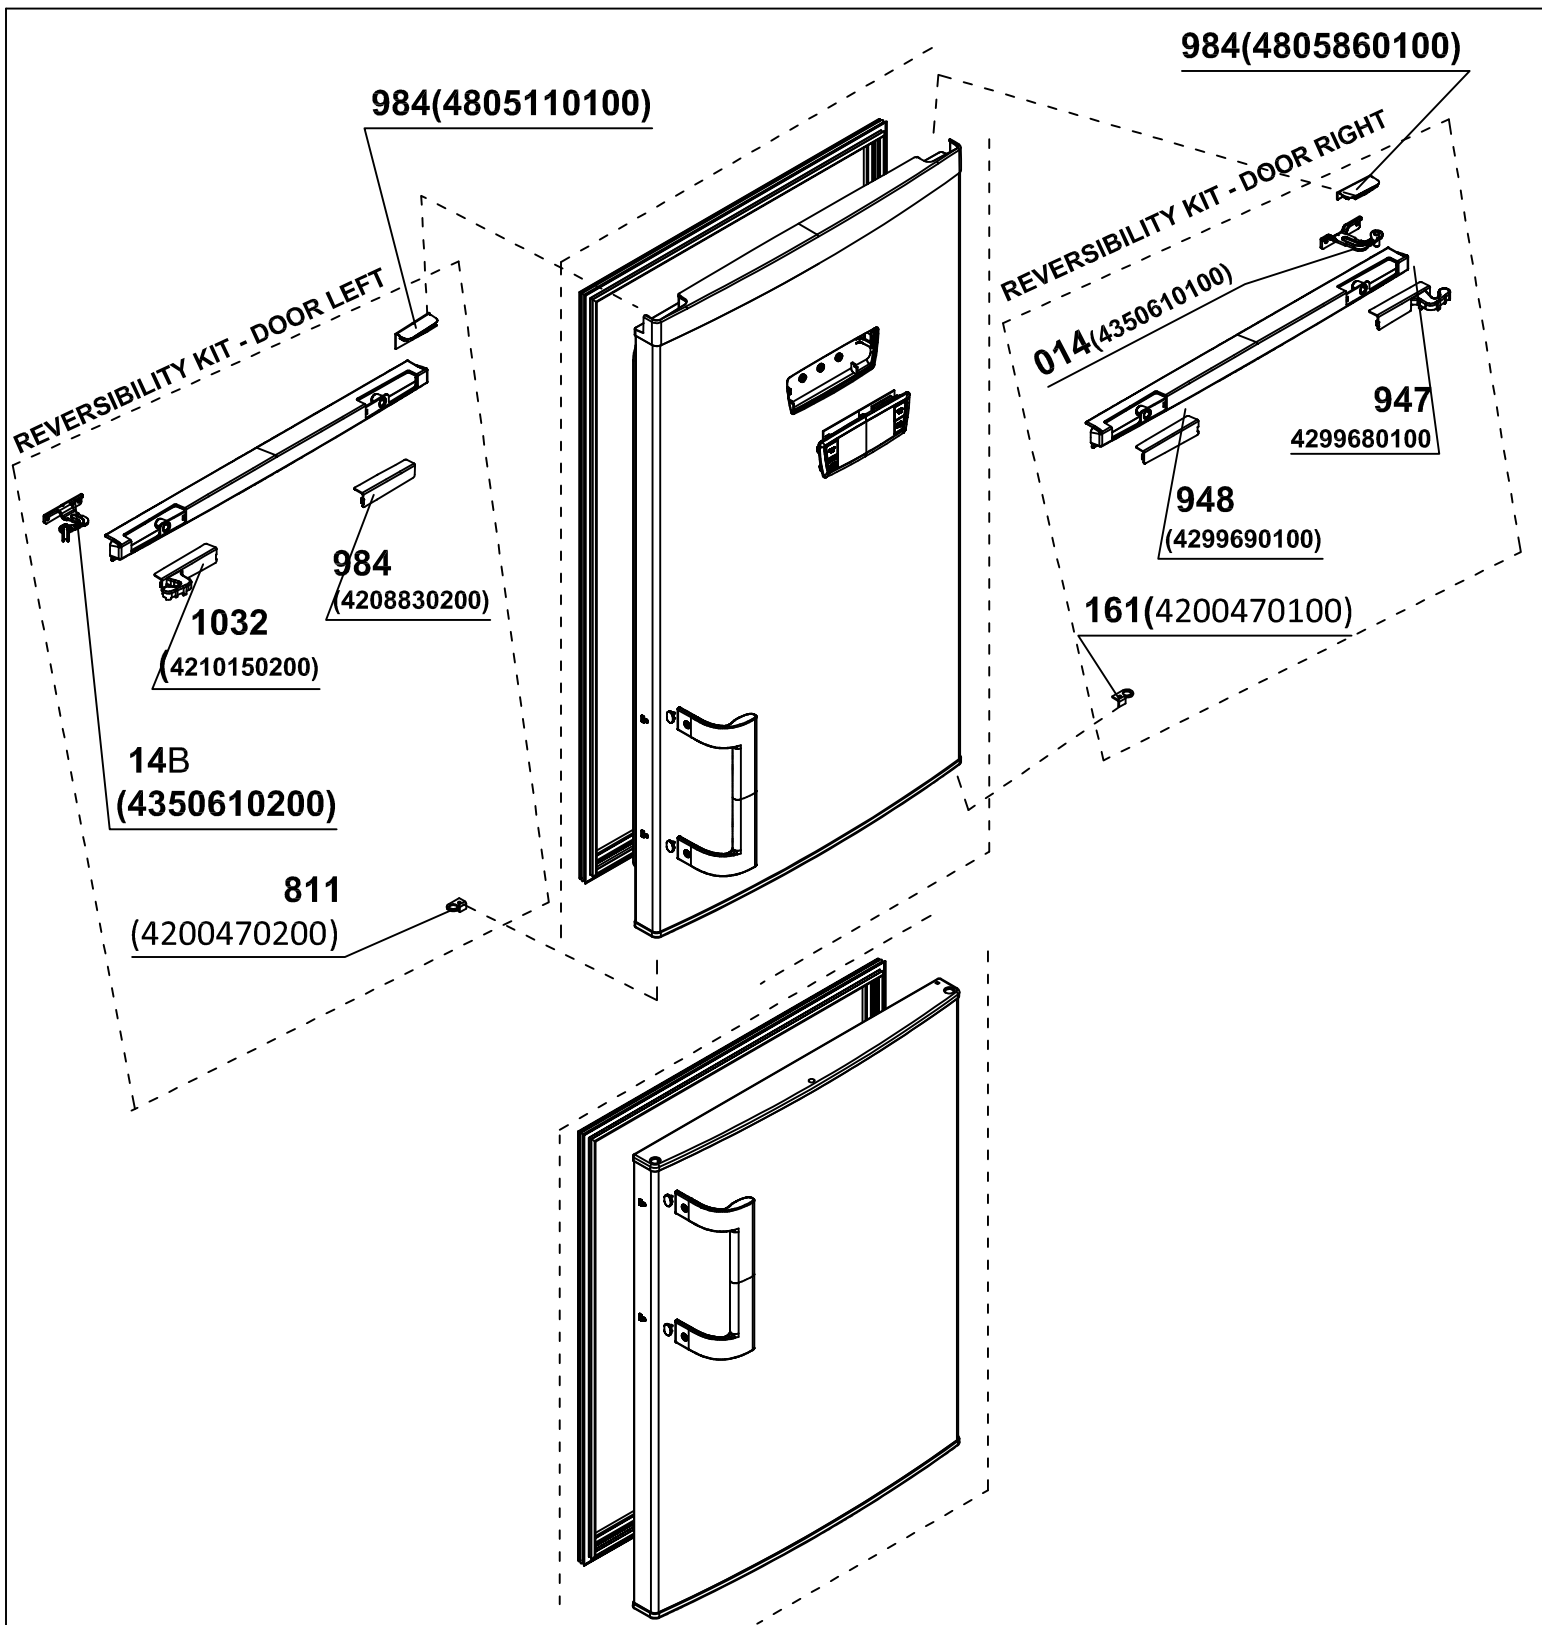

Model:
COMBI K60320NE

Appendix:
3

CT 1830D NFI SAIVOD

Revision: 00

Ionela Enculescu - PDD

06.09.2012

Product code:
7513920066

Model:
COMBI K60320NE