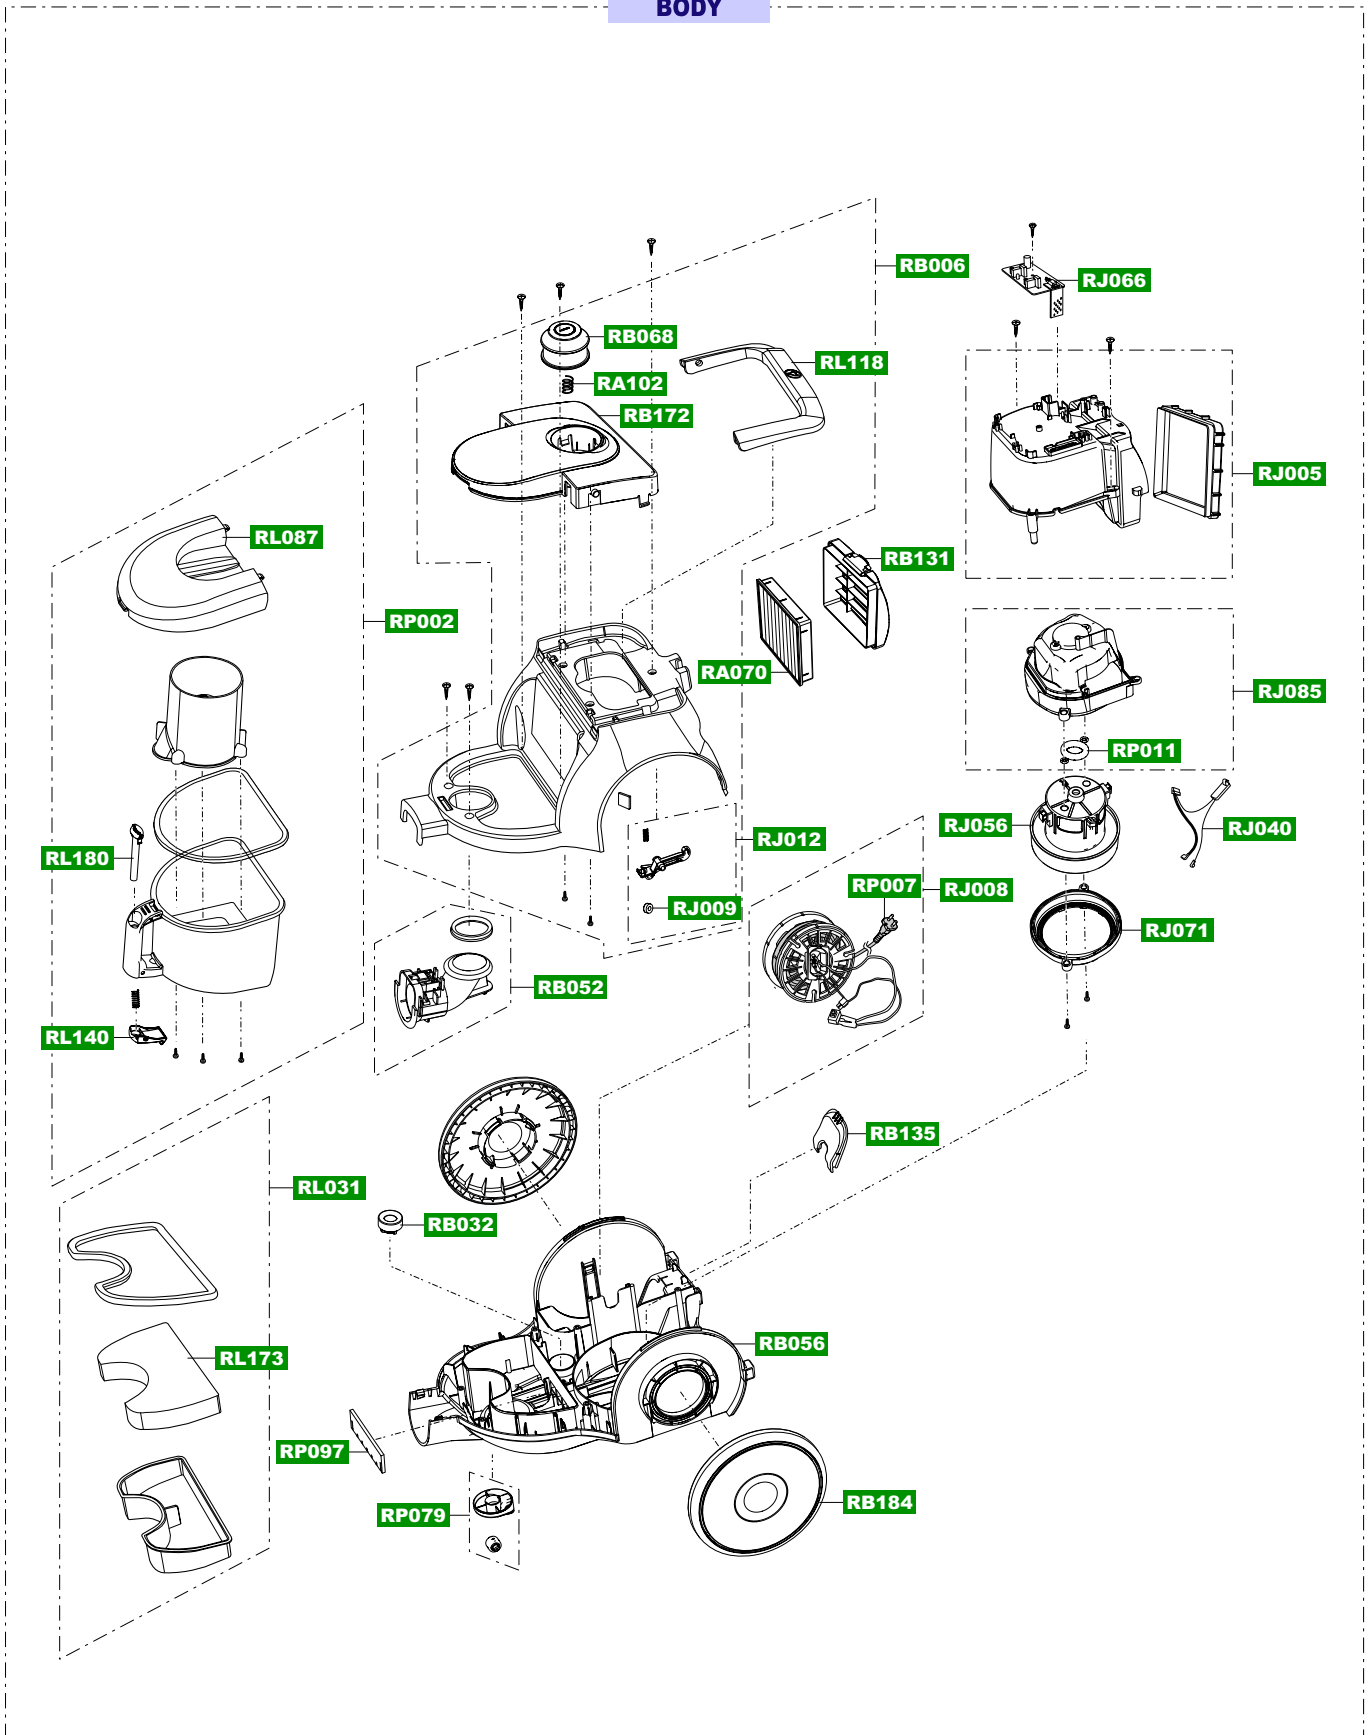

BODY

HOSE

RL033

RP021

RL156

RP018

PIPE

RL041

ACCESSORY

RA080

RA048

BRUSH

RL004

RP032

RP075

RL170

RL171

RL141

RL049

RL127

RP055

RL060

RL165