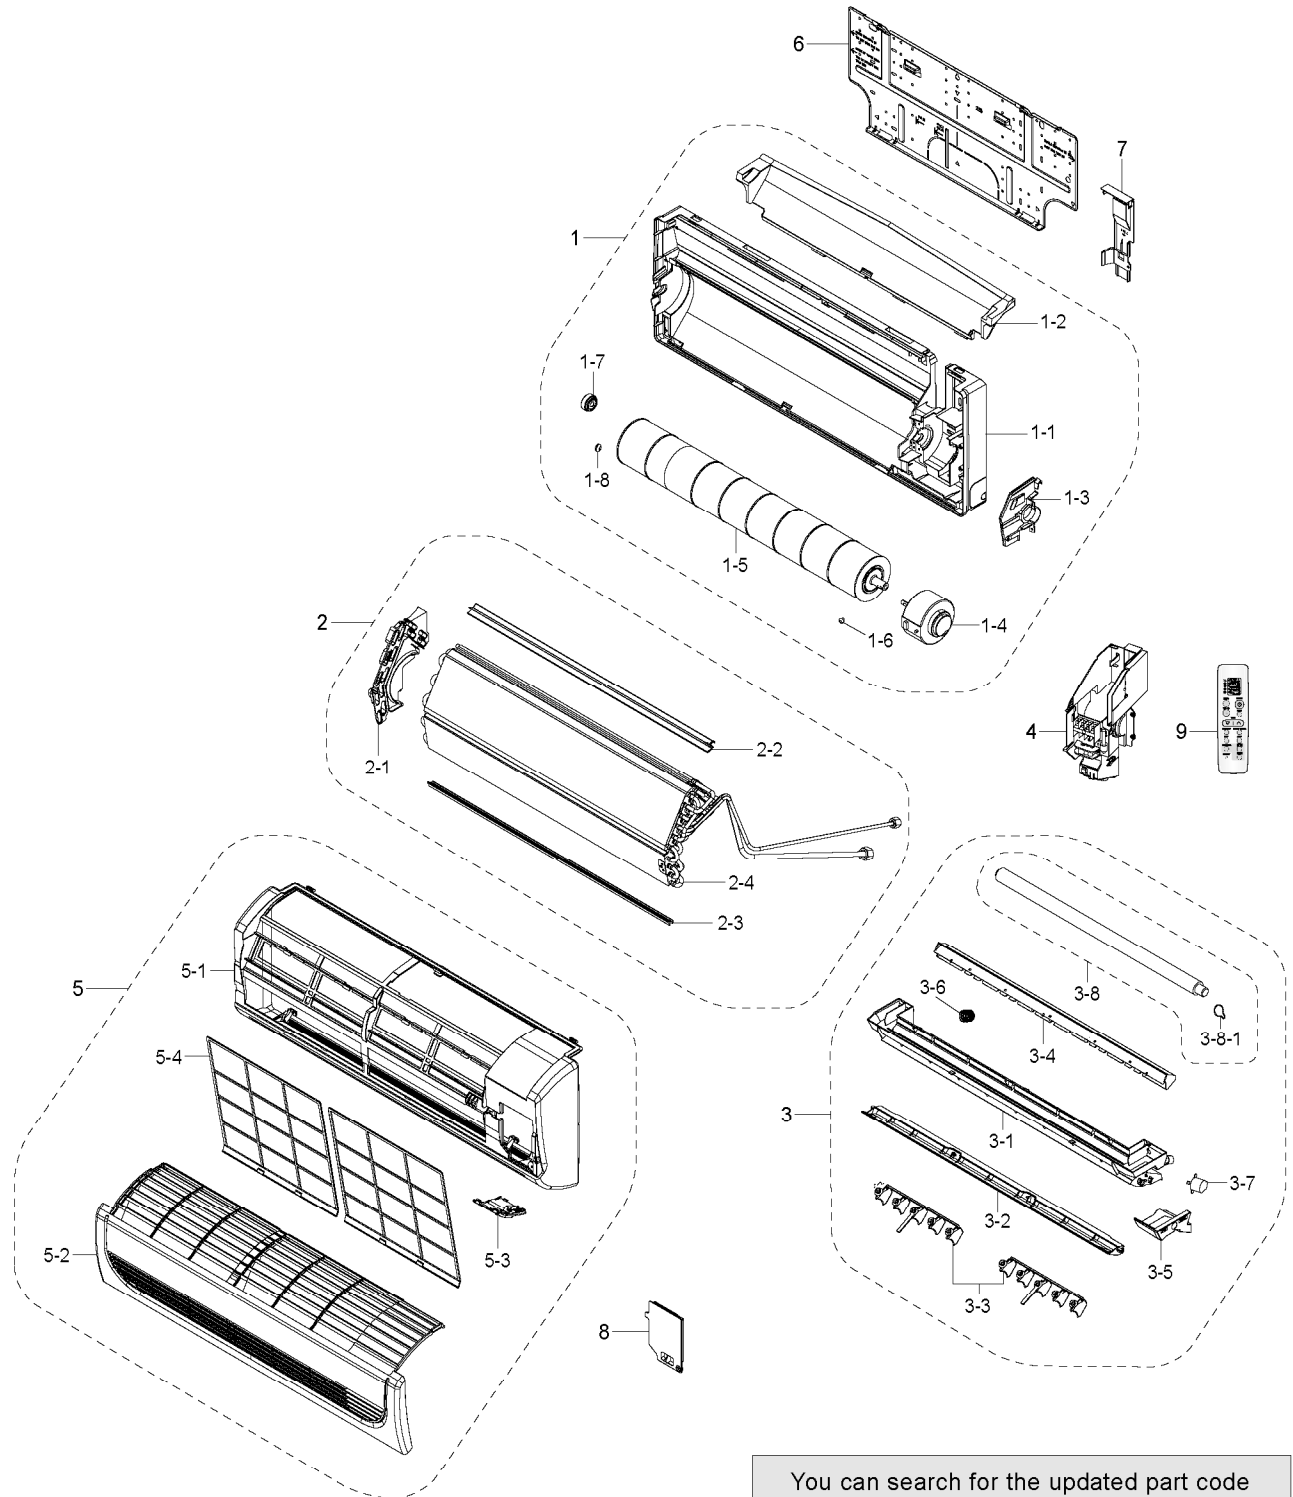

4. Exploded Views and Parts List

4-1 Indoor Unit

You can search for the updated part code number through the ITSELF.
URL : <http://itself.sec.samsung.co.kr>