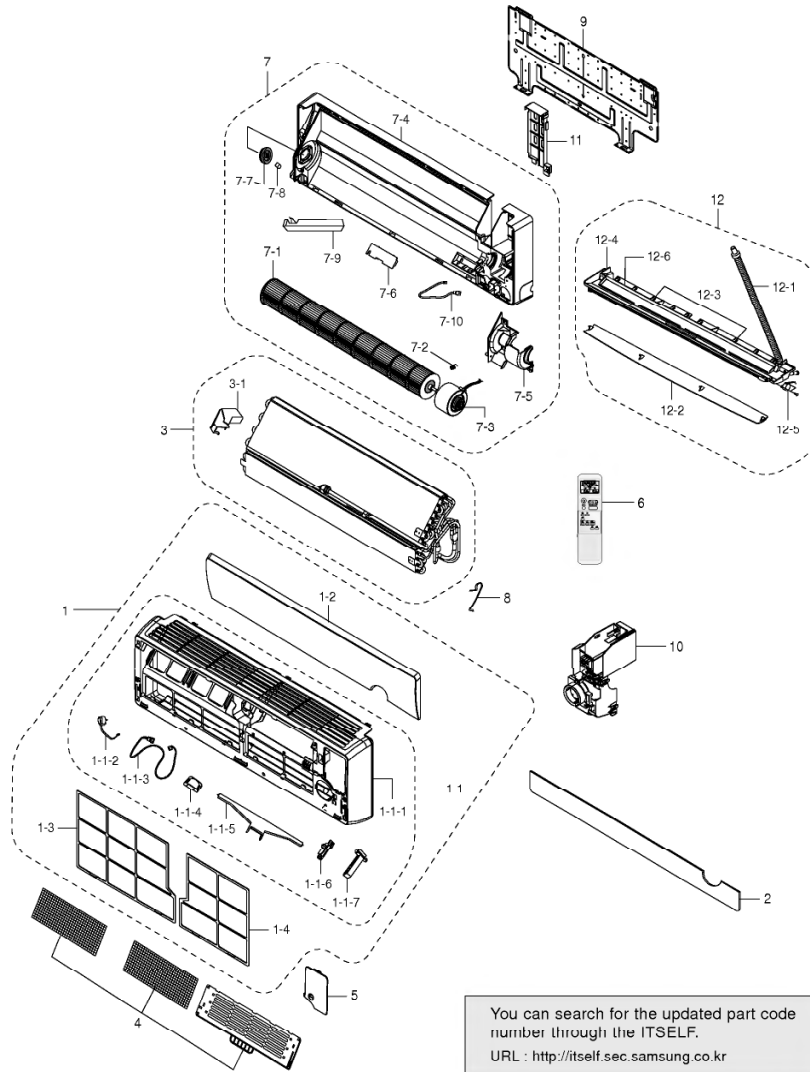

7. Exploded Views and Parts List

7-1 Indoor Unit

You can search for the updated part code number through the ITSELF.
URL : <http://itself.sec.samsung.co.kr>

7-2 Outdoor Unit

7-3 Ass'y Control In (Indoor Unit)

■ SH09BPD / SH12BPD : DB93-02583A

7-4 Ass'y Control Out (Outdoor Unit)

■ SH09BPDX/SH12BPDX : DB93-02582A