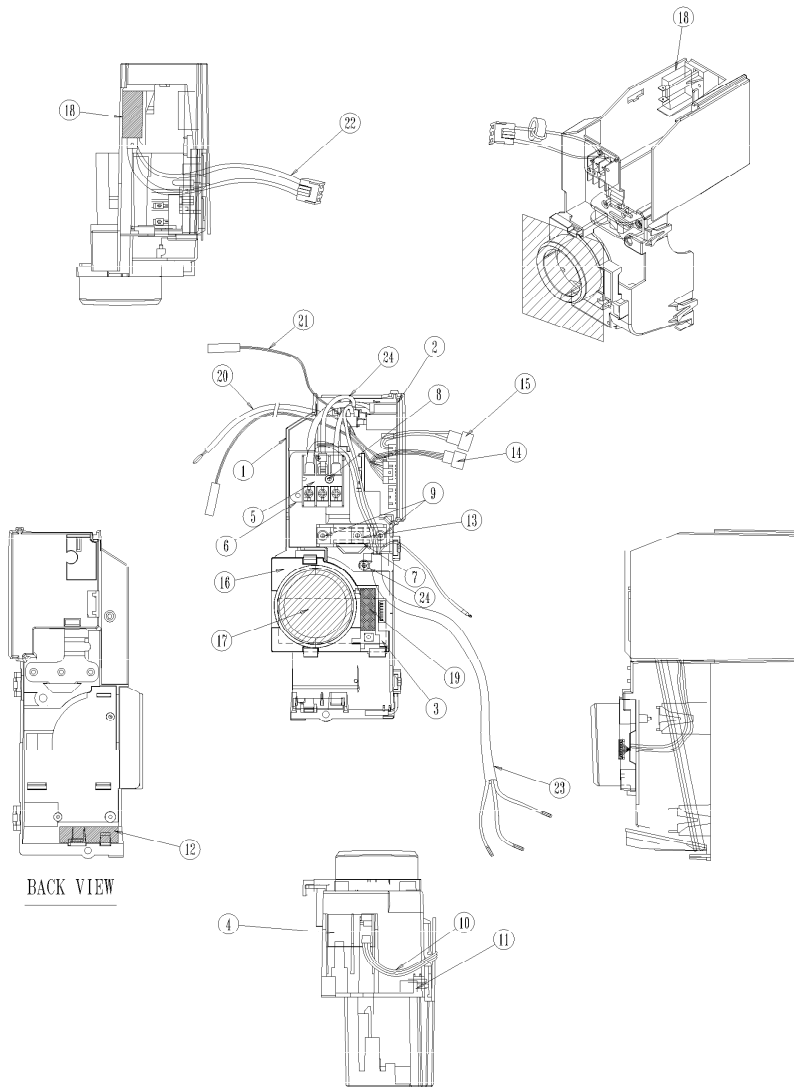

7. Exploded Views and Parts List

7-1 Indoor Unit

You can search for the updated part code number through the ITSELF.
URL : <http://itself.sec.samsung.co.kr>

7-2 Outdoor Unit

7-3 Ass'y Control In (Indoor Unit)

■ SH09BPD / SH12BPD : DB93-02583A

7-4 Ass'y Control Out (Outdoor Unit)

■ SH09BPDX/SH12BPDX : DB93-02582A