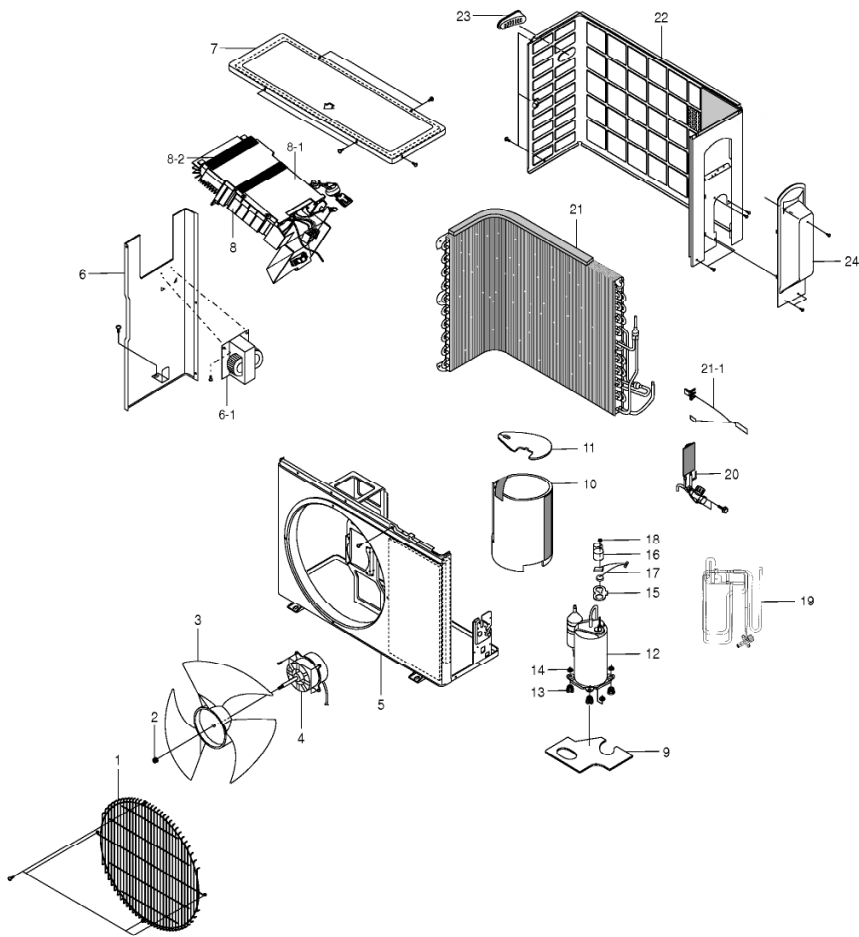

7. Exploded Views and Parts List

7-1 Indoor Unit

You can search for the updated part code number through the ITSELF.
URL : <http://itself.sec.samsung.co.kr>

7-2 Outdoor Unit

7-3 Ass'y Control In (Indoor Unit)

■ SH09BPD / SH12BPD : DB93-02583A

7-4 Ass'y Control Out (Outdoor Unit)

■ SH09BPDX/SH12BPDX : DB93-02582A