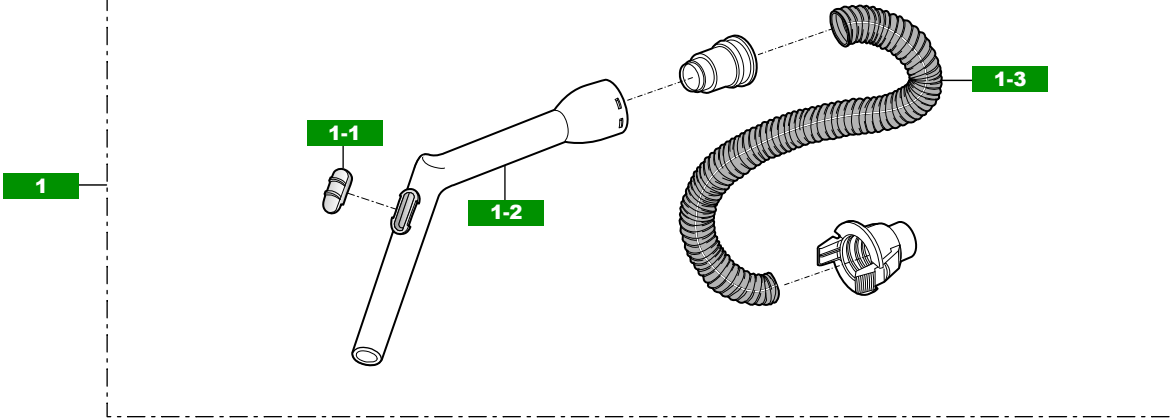

HOSE

PIPE

ACCESSORY

Model code : VCC4350V3R/XEG Parts List

-SA : SERVICE AVAILABLE / SNA : SERVICE not AVAILABLE

Assembly HOSE Parts List

Loc No.	Part Code	Description	Specification	Q'TY	Service	Remarks
1	DJ97-00778A	ASSY HOSE	SC4300,DEEP GRY,L1500,L TYPE,E	1	SA	
1-1	DJ61-20100A	GUIDE AIR	VC-9000,ABS,-,-,-,DEEP GRY,-	1	SA	
1-2	DJ67-00063B	PIPE-HANDLE	VC-7400,PP,-,-,-,-,DEEP GRY,	1	SA	
1-3	DJ67-00134A	HOSE-WIRELESS	VC-EXPORT,EVA,,ID33,OD41,-	1	SA	