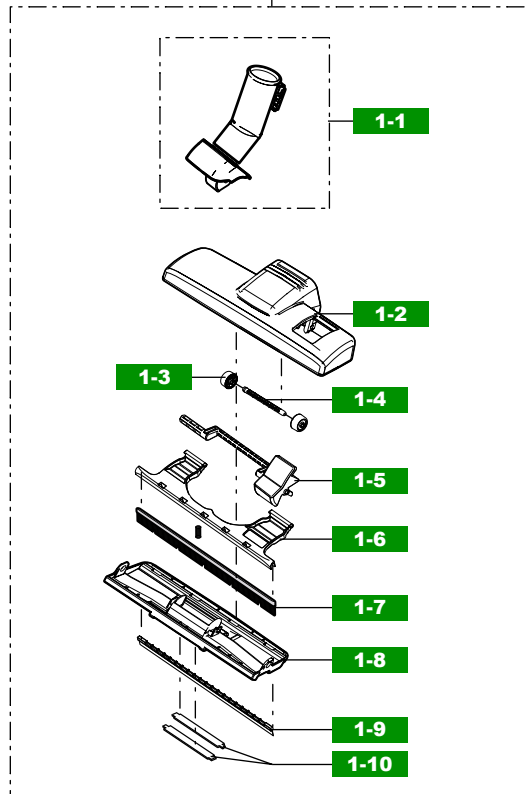

HOSE

PIPE

ACCESSORY

Model code : VCC4350V3R/XEG Parts List

-SA : SERVICE AVAILABLE / SNA : SERVICE not AVAILABLE

Assembly HOSE Parts List

Loc No.	Part Code	Description	Specification	Q'TY	Service	Remarks
1	DJ97-00778A	ASSY HOSE	SC4300,DEEP GRY,L1500,L TYPE,E	1	SA	
1-1	DJ61-20100A	GUIDE AIR	VC-9000,ABS,-,-,-,DEEP GRY,-	1	SA	
1-2	DJ67-00063B	PIPE-HANDLE	VC-7400,PP,-,-,-,-,DEEP GRY,	1	SA	
1-3	DJ67-00134A	HOSE-WIRELESS	VC-EXPORT,EVA,,ID33,OD41,-	1	SA	

Assembly PIPE Parts List

Loc No.	Part Code	Description	Specification	Q'TY	Service	Remarks
1	DJ97-00303A	ASSY PIPE	-,TELESCOPIC,STEEL,EXP,FRICTIO	1	SA	

Assembly ACCESSORY Parts List

Loc No.	Part Code	Description	Specification	Q'TY	Service	Remarks
1	DJ62-00150A	PIPE CREVICE	SC4030,PP,ID34.3,OD38.3,L11	1	SA	
2	DJ67-00368A	BRUSH DUSTING	SC4030,PP+NYLON,-,-,-,DEEP	1	SA	

BRUSH

1

Model code : VCC4350V3R/XEG Parts List

-SA : SERVICE AVAILABLE / SNA : SERVICE not AVAILABLE

Assembly BRUSH Parts List

Loc No.	Part Code	Description	Specification	Q'TY	Service	Remarks
1	DJ97-00111D	ASSY BRUSH	-,2STEP,NB-250,DEEP GRY,FRICT	1	SA	
1-1	DJ97-00114A	ASSY PIPE C/BRUSH	-, -, NYLON,EXP,FRICTION	1	SA	
1-2	DJ63-00600A	COVER BRUSH	SC4000,PP,-,-,-,-,DEEP GRY	1	SA	
1-3	DJ66-00276A	WHEEL BRUSH	SC4030,PP,OD31.0,-,ID6.0,DEE	2	SA	
1-4	DJ66-00277A	SHAFT WHEEL	SC4030,POM,L75,OD5.8,DEEP GR	1	SA	
1-5	DJ66-00275A	LEVER-FOOT	SC4030,ABS,-,-,L202,-,DEEP GR	1	SA	
1-6	DJ61-00731A	BASE BRUSH	SC4030,PP+TALC30%,-,W62.5,L25	1	SA	
1-7	DJ61-00733A	HOLDER-BRUSH	SC4030,ASSY,-,W4.0,L253.0,D	1	SA	
1-8	DJ61-01022A	BODY BRUSH	SC4000,PP,-,-,-,-,DEEP GRY,NB	1	SA	
1-9	DJ67-00375A	BRUSH NOZZLE	SC4030,URETAN+ABS,-,W13.3,L	1	SA	
1-10	DJ63-70117A	SPACER-BRUSH	VC-9000,ABS+WOO,L88,-,-,-,	2	SA	