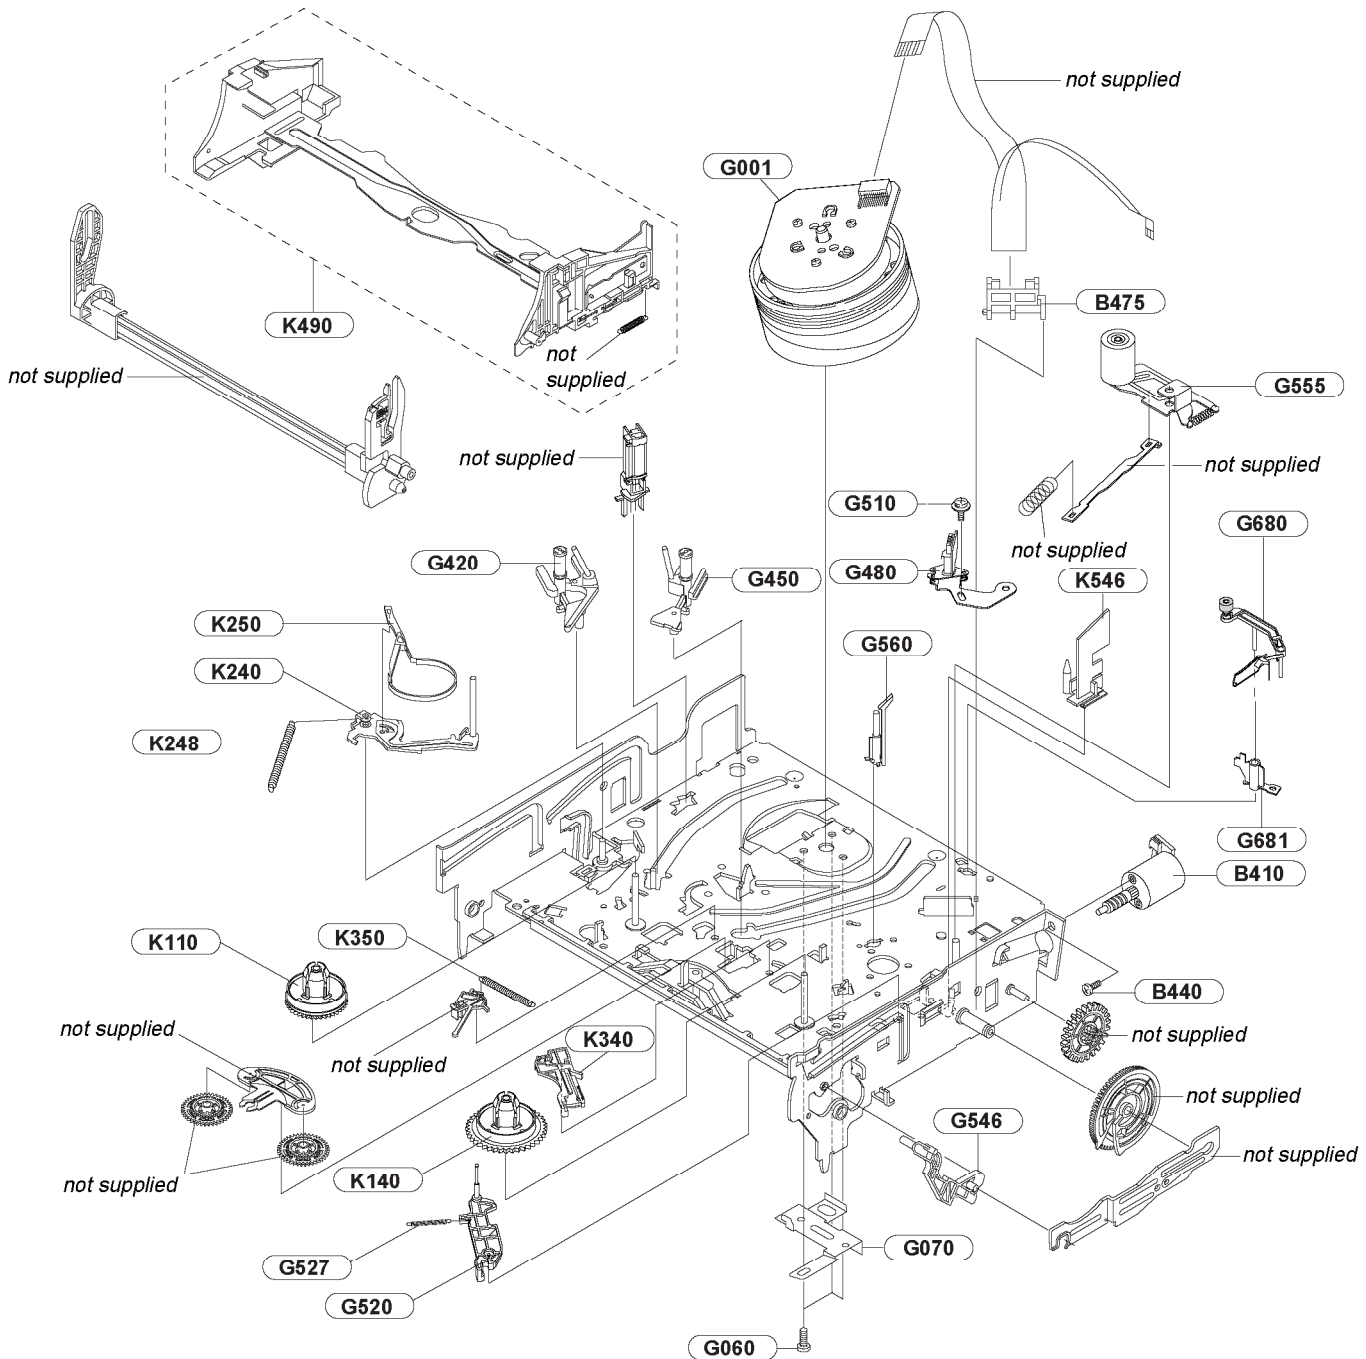

8-1-2 VCR Mechanical Parts (Top Side)

Ref. No.	Part No.	Description	Remarks	Ref. No.	Part No.	Description	Remarks
B410	1-763-836-11	I LOADING ASSY, MOTOR		G555	3-067-784-01	I FVFR-UNIT PINCH	
B440	3-075-253-01	SCREW ASSY MAC 2.6X5		G680	3-075-021-01	AUTO HEAD CLEANER (G680)	
B475	1-796-433-11	DAMPER CAPSTAN		G681	3-075-022-01	AUTO HEAD CLEANER (G681)	
B480	3-075-241-01	ASSY ACE HEAD		K110	3-075-047-01	DISK S REEL	
G001	1-796-704-11	ASSY CLYNDER 6HD (SECAM)		K140	3-075-046-01	DISK T REEL	
G060	3-075-254-01	SCREW ASSY MAC 3X6		K240	3-067-781-01	LEVER-TENSION	
G070	3-067-796-01	PLATE-GROUND DECK		K248	3-067-782-01	SPRING-TENSION LEVER	
G420	3-079-347-01	SLIDER-SUPPLY ASSY		K250	3-067-783-01	BAND-BREAK	
G450	3-079-346-01	SLIDER-TAKE UP ASSY		K340	3-067-785-01	LEVER-T. BRAKE	
G510	3 084 091 01	SCREW TAP 2.6X5		K350	3 067 786 01	SPRING BRAKE	
G520	3-067-779-01	LEVER-#9 GUIDE		K490	3-067-788-01	HOLDER-FL CASS.	
G527	3-067-780-01	SPRING-#9 GUIDE		K546	3-067-789-01	GUIDE-CASS.DOOR	
G546	3-067-787-01	LEVER-FL DOOR					

8-1-3 VCR Mechanical Parts (Bottom Side)

Ref. No.	Part No.	Description	Remarks	Ref. No.	Part No.	Description	Remarks
B462	3-075-260-01	SCREW MAC 3X3		B570	3-075-259-01	SCREW CAP 2.6X6	
B560	1-796-432-11	MOTOR CAPSTAN		G542	3-067-790-01	BELT-PULLEY	