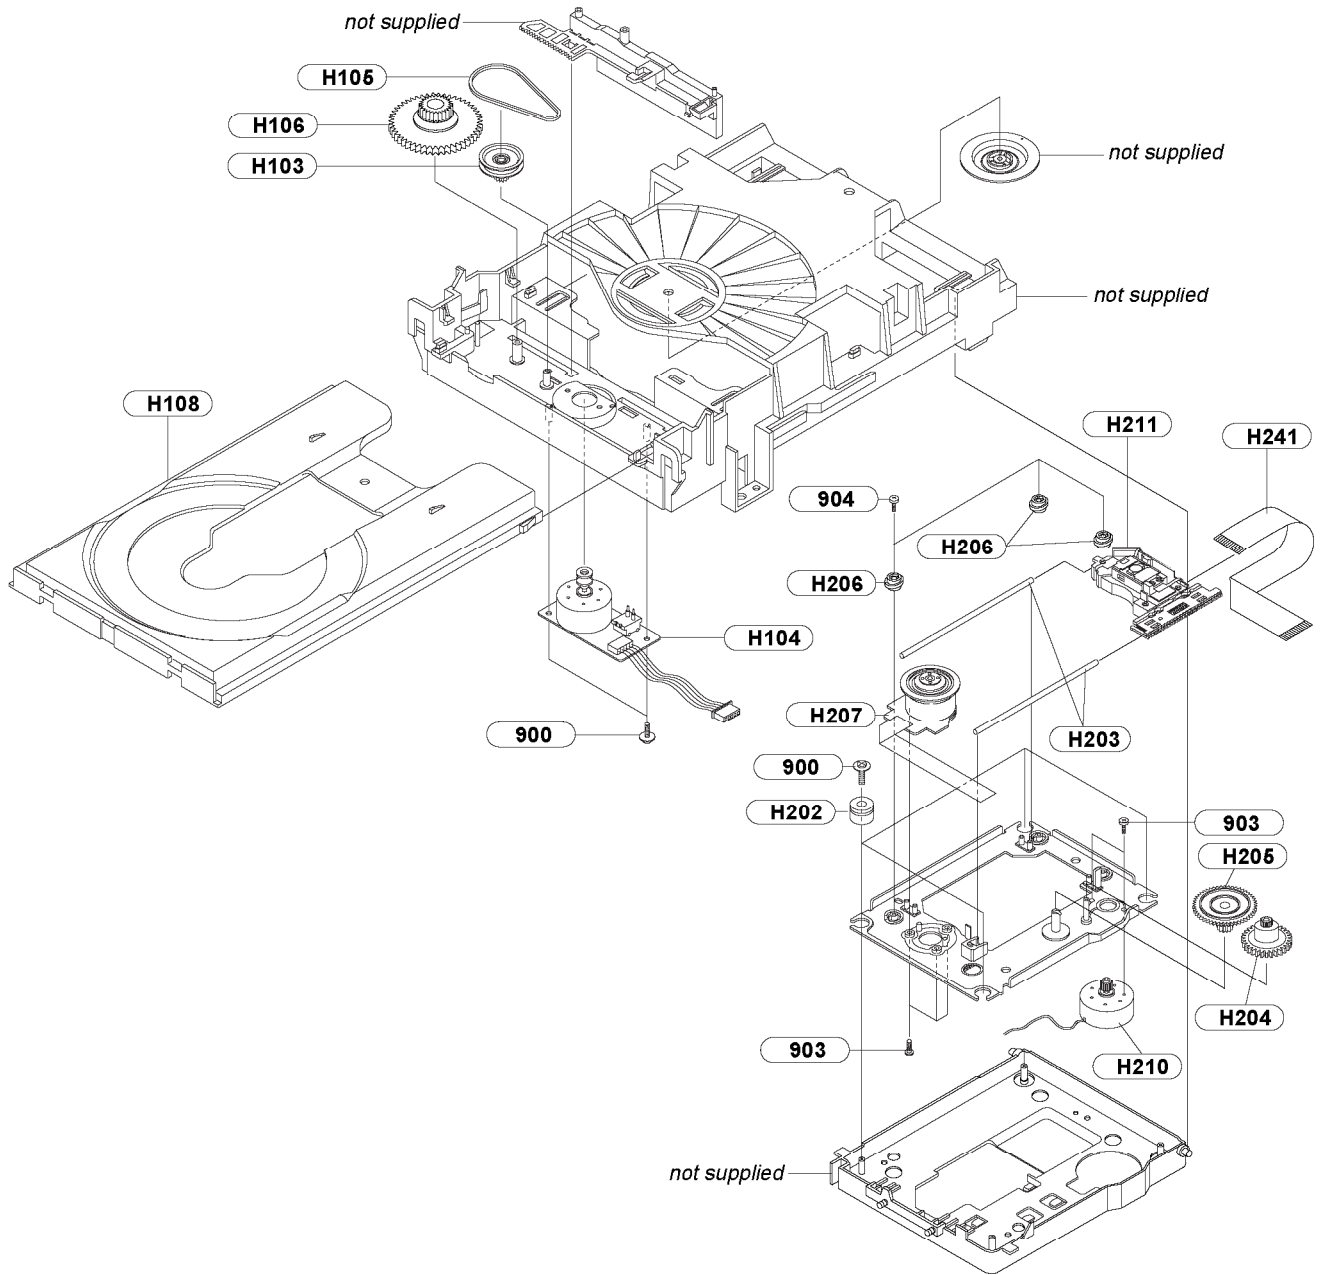

8-1-4 DVD Mechanical Parts

The components identified by mark $\triangle$ or dotted line with mark $\triangle$ are critical for safety. Replace only with part number specified.

Ref. No.	Part No.	Description	Remarks	Ref. No.	Part No.	Description	Remarks
900	3-078-592-01	SCREW TAP 2X6		H203	3-078-588-01	SHAFT PU	
903	9-885-037-07	SCREW MAC 1.7X3		H204	9-885-037-31	GEAR FEED A	
904	9-885-037-08	SCREW TAP 1.7X5		H205	9-885-037-32	GEAR FEED B	
H103	9-885-037-29	PULLEY GEAR		H206	9-885-037-23	HOLDER-CAM SKEW	
H104	9-885-037-20	MOTOR LOADING ASSY		H207	9-885-037-21	MOTOR-SPINDLE	
H105	3-078-583-01	BELT RECTANGULAR		H210	9-885-037-22	MOTOR FEED ASSY	
H106	9 885 037 30	GEAR TRAY		$\triangle$ H211	9 885 037 37	ASSY PICK UP	
H108	9-885-037-24	TRAY DISC		H241	9-885-037-06	CABLE FLAT 24P	
H202	9-885-037-35	RUBBER INSULATOR