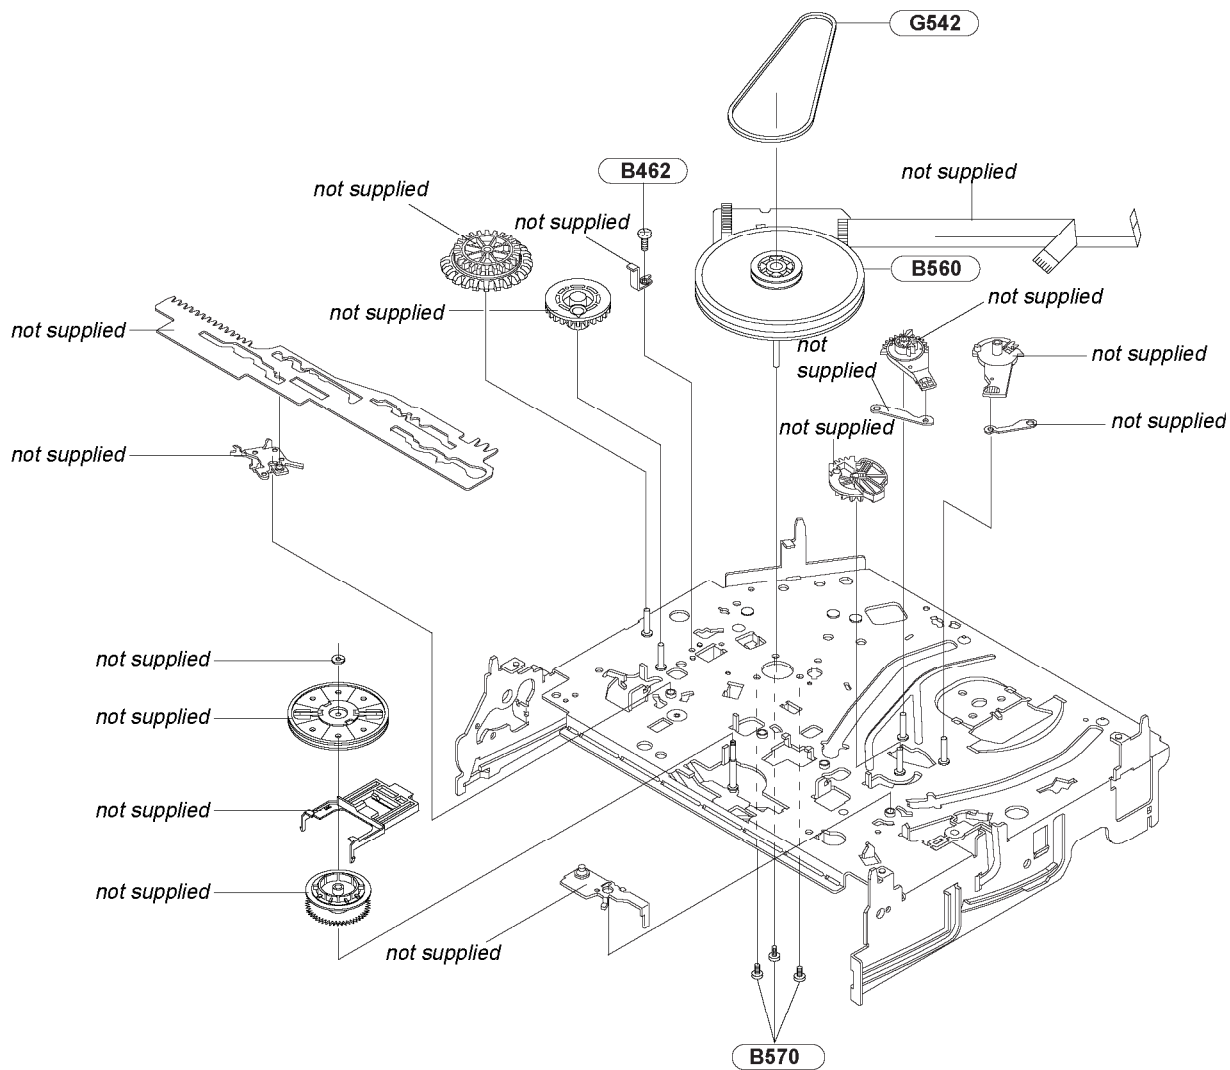

8-1-2 VCR Mechanical Parts (Top Side)

Ref. No.	Part No.	Description	Remarks	Ref. No.	Part No.	Description	Remarks
B410	1-763-836-11	I LOADING ASSY, MOTOR		G555	3-067-784-01	I FVFR-UNIT PINCH	
B440	3-075-253-01	SCREW ASSY MAC 2.6X5		G680	3-075-021-01	AUTO HEAD CLEANER (G680)	
B475	1-796-433-11	DAMPER CAPSTAN		G681	3-075-022-01	AUTO HEAD CLEANER (G681)	
B480	3-075-241-01	ASSY ACE HEAD		K110	3-075-047-01	DISK S REEL	
G001	1-796-704-11	ASSY CLYNDER 6HD (SECAM)		K140	3-075-046-01	DISK T REEL	
G060	3-075-254-01	SCREW ASSY MAC 3X6		K240	3-067-781-01	LEVER-TENSION	
G070	3-067-796-01	PLATE-GROUND DECK		K248	3-067-782-01	SPRING-TENSION LEVER	
G420	3-079-347-01	SLIDER-SUPPLY ASSY		K250	3-067-783-01	BAND-BREAK	
G450	3-079-346-01	SLIDER-TAKE UP ASSY		K340	3-067-785-01	LEVER-T. BRAKE	
G510	3 084 091 01	SCREW TAP 2.6X5		K350	3 067 786 01	SPRING BRAKE	
G520	3-067-779-01	LEVER-#9 GUIDE		K490	3-067-788-01	HOLDER-FL CASS.	
G527	3-067-780-01	SPRING-#9 GUIDE		K546	3-067-789-01	GUIDE-CASS.DOOR	
G546	3-067-787-01	LEVER-FL DOOR					

8-1-3 VCR Mechanical Parts (Bottom Side)

Ref. No.	Part No.	Description	Remarks	Ref. No.	Part No.	Description	Remarks
B462	3-075-260-01	SCREW MAC 3X3		B570	3-075-259-01	SCREW CAP 2.6X6	
B560	1-796-432-11	MOTOR CAPSTAN		G542	3-067-790-01	BELT-PULLEY	