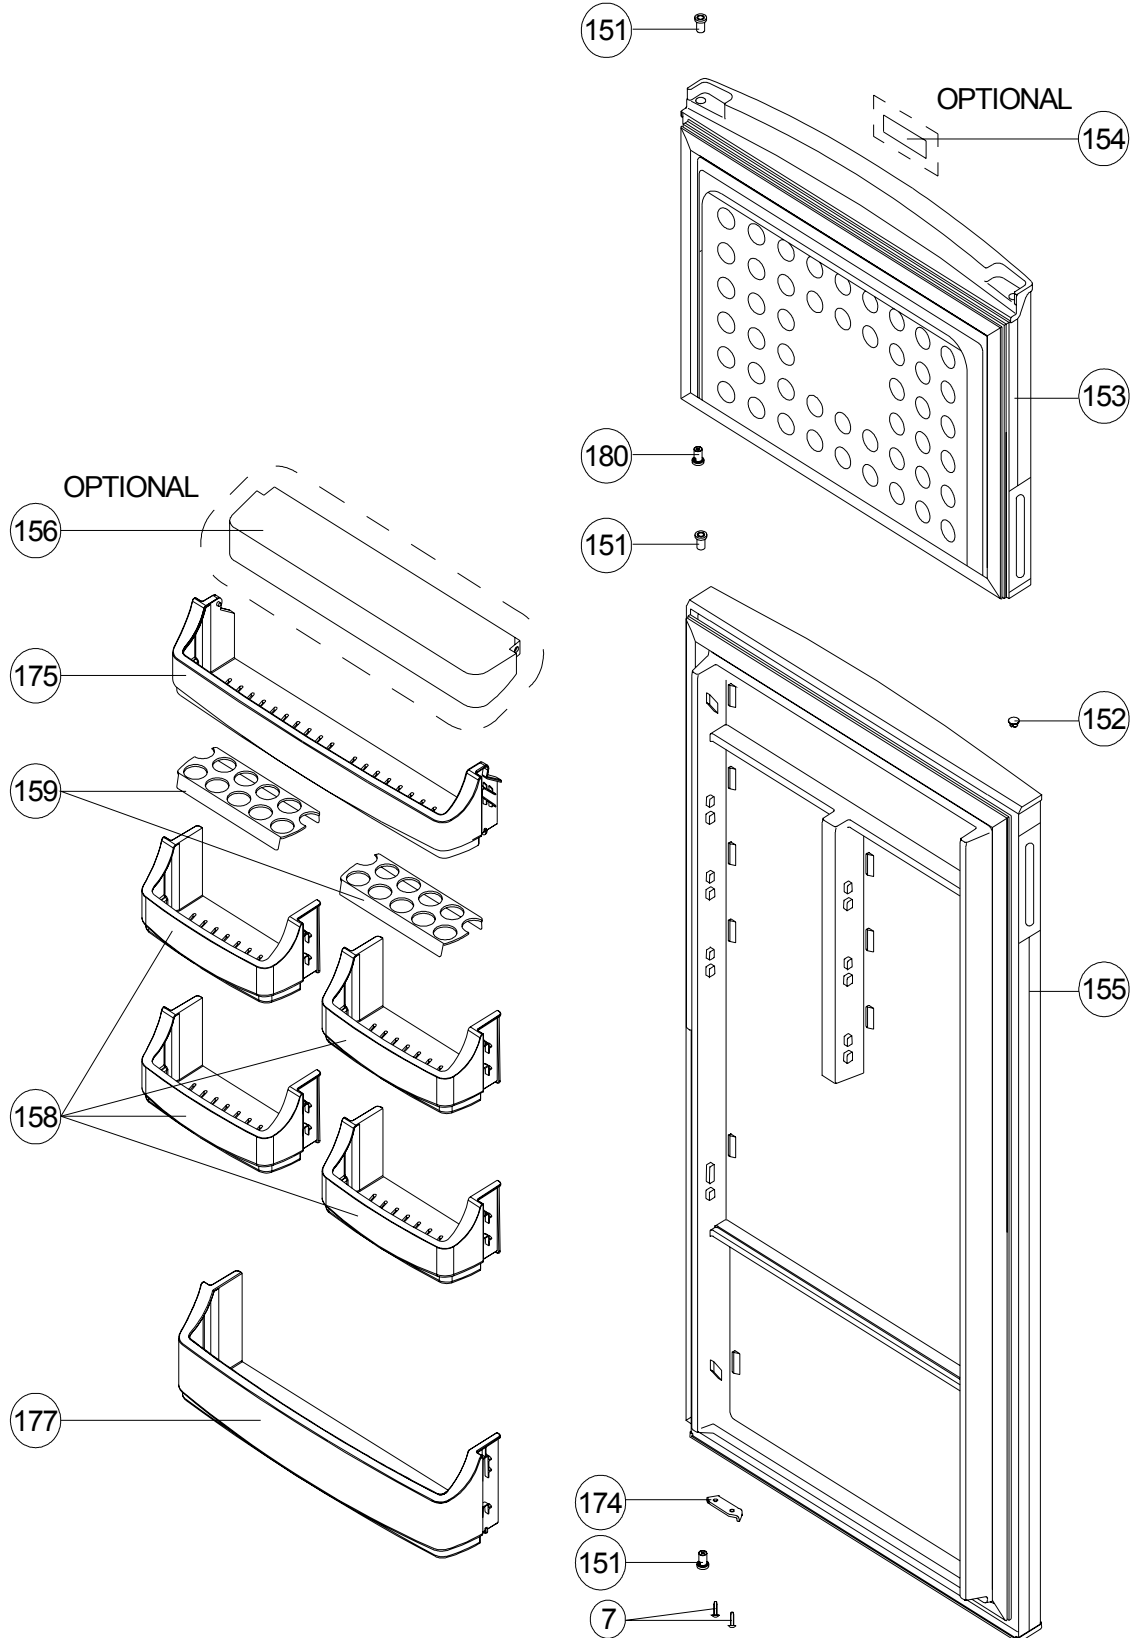

DOUBLE DOOR - 3451

CUSTOMER
SUPPORT

INTERIOR PARTS LIST

POSITION NUMBER	PART NAME
1	ASSY URT CAB/3451
2	TOP HINGE/345
6	HEAD PANEL/345
7	SCREW M5*14 YSB-F
8	SCREW ST 4.2*9.5 YSB-C
9	MIDDLE HINGE PAINTED/345
12	MIDDLE HINGE SCREW CAP (BIG)
13	DOOR SWITCH
14	TUNNEL DRAIN PLUG
15	BOTTOM HINGE/345
16	STATIONARY FOOT
17	ICE SCRAPER (OPTIONAL)
18	ICE TRAY (OPTIONAL)
19	F COMPARTMENT SHELF/345
20	SHELF TRIM F/345-2
21	THERMOSTAT BOX GR/345
22	LAMP (E14/220-240V/15W)
23	LAMP HOLDER-E14
24	HEAT REFLECTOR FOIL
26	THERMOSTAT BOX/345
27	THERMOSTAT
28	LAMP COVER/345
29	THERMOSTAT KNOB SRGF/345
30	THERMOSTAT KNOB SPRING
35	WIRING HARNESS/THERMOSTAT/345
37	R COMPARTMENT SHELF/345
39	CRISPER COVER/345
40	CRISPER COVER TRIM/345
41	CRISPER/345
58	KICK PLATE HOLDER
59	SCREW 3.5*13 DIN 7981 YSB
60	KICK PLATE/345
69	THERMOSTAT BOX CAP
70	SCREW KA 40*14 YSB-R-F-INOX
76	HEAD PANEL CAP RIGHT
77	HEAD PANEL CAP LEFT
164	DOOR HANDLE SCREW CAP

JUNE 2012

**DOUBLE DOOR - 3451****CUSTOMER
SUPPORT****DOORASSY. PARTS LIST**

POSITION NUMBER	PART NAME
7	SCREW M5*14 YSB-F
151	BUSHING/345P
152	BUSHING CAP
153	F DOOR ASSY/3451S
154	LOGO (<i>OPTIONAL</i>)
155	R DOOR ASSY/345S
156	SHELF COVER/345 (<i>OPTIONAL</i>)
158	EGG SHELF/345
159	EGG HOLDER(I+II)345
174	R BOTTOM STOPPER
175	CHEESE/BUTTER SHELF/345
177	BOTTLE SHELF/345
180	BUSHING/345S

JUNE 2012

DOUBLE DOOR - 3451

**CUSTOMER
SUPPORT**

UNIT PARTS LIST

POSITION NUMBER	PART NAME
201	MAIN CONDANSER/345
203	SPACER
205	SCREW ST 4.8*13 YSB-T-C
207	ANTIVIBRATION (CONDENSER)
209	POWER CORD GR
210	POWER CORD
211	OVER LOAD RELAY
212	CAPACITOR (OPTIONAL)
213	SCREW 4.2*9.5 DIN 7981 YSB
214	EVAPORATING TRAY/345
215	DRYER (XH9,10GR)
217	COMPRESSOR
216	COMPR. FIXING BRACKET
218	COMPR. BASEMENT/345
219	GROUNDING WIRE
220	NUT M4*3.2 DIN 934 ZNK
221	WASHER 4.3*8*0.9 DIN 6798 ZNK
222	SCREW M4*16 AKB-F
224	SCREW KA 50*14 YSB-F
225	SERVICE TUBE
226	DRYER VACUUM TUBE
227	WHEEL
228	REAR WHEEL PIN