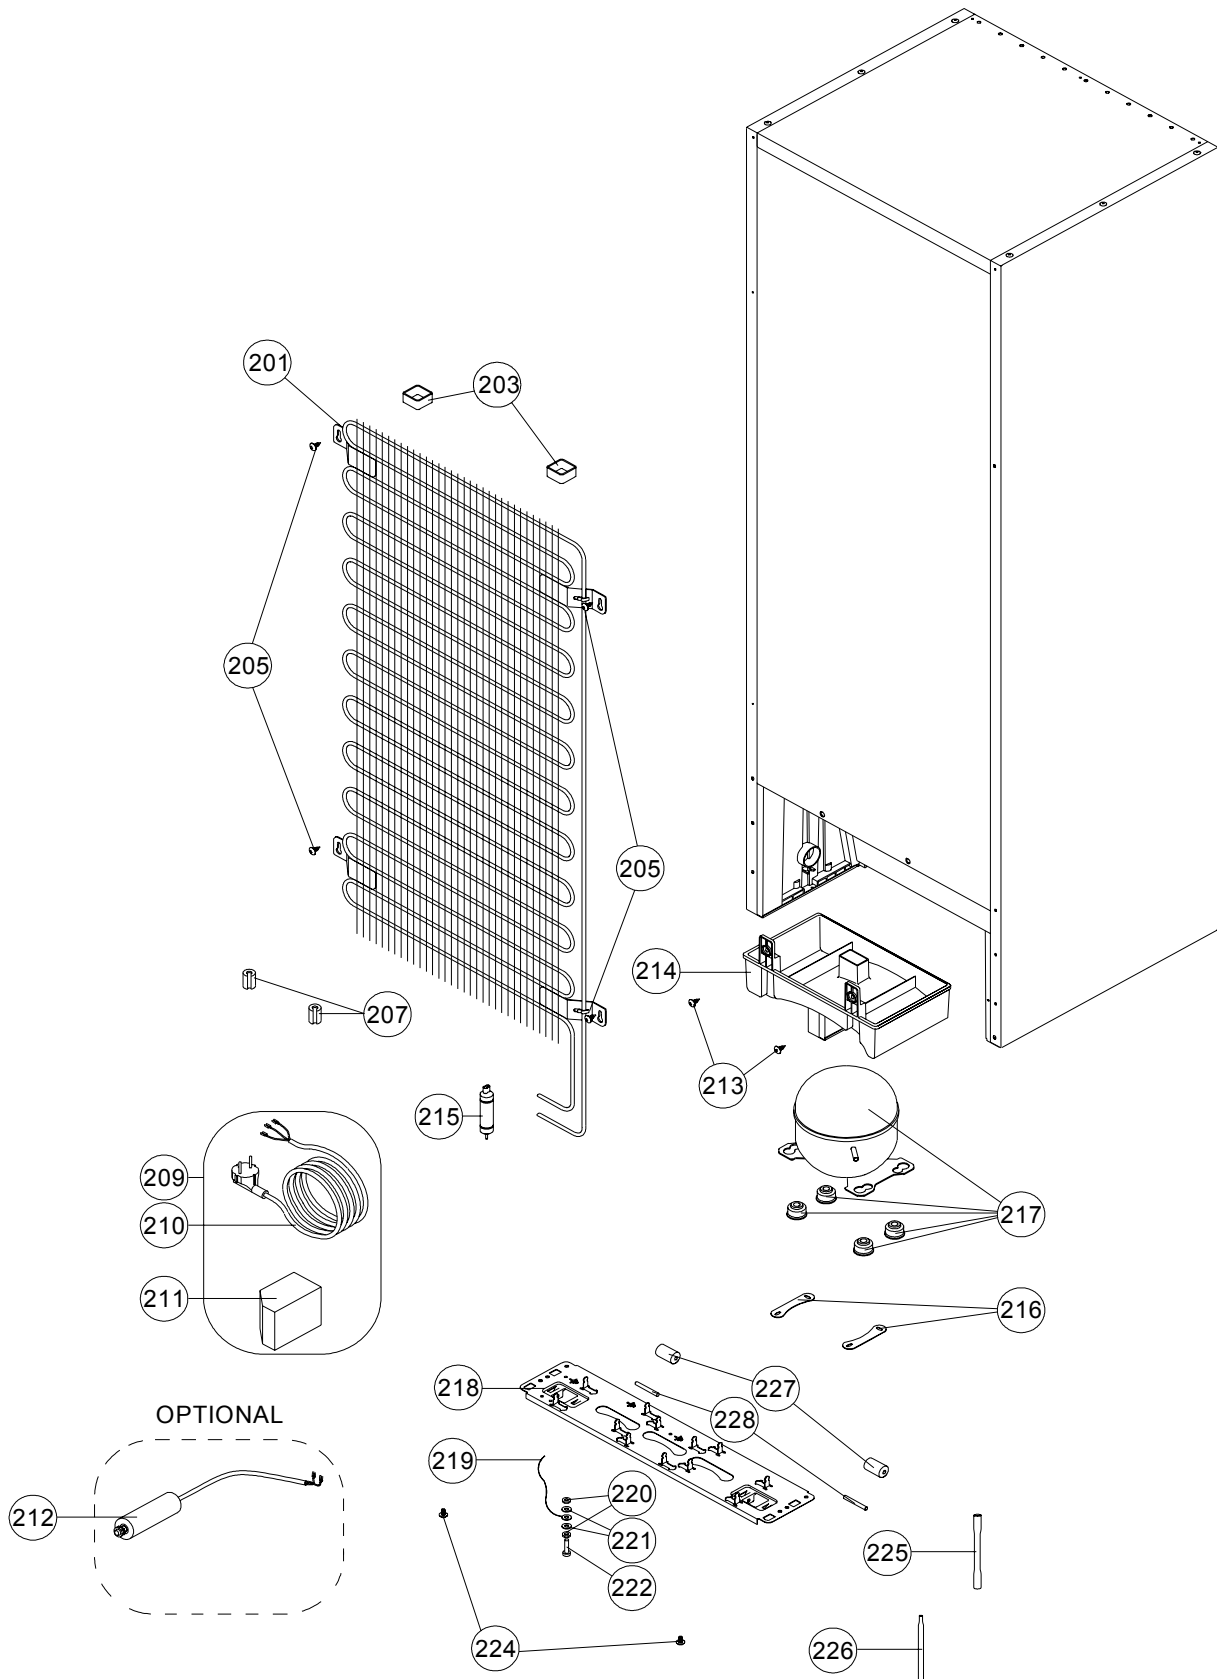

DOUBLE DOOR - 3451

CUSTOMER
SUPPORT

INTERIOR PARTS LIST

POSITION NUMBER	PART NAME
1	ASSY URT CAB/3451
2	TOP HINGE/345
6	HEAD PANEL/345
7	SCREW M5*14 YSB-F
8	SCREW ST 4.2*9.5 YSB-C
9	MIDDLE HINGE PAINTED/345
12	MIDDLE HINGE SCREW CAP (BIG)
13	DOOR SWITCH
14	TUNNEL DRAIN PLUG
15	BOTTOM HINGE/345
16	STATIONARY FOOT
17	ICE SCRAPER (OPTIONAL)
18	ICE TRAY (OPTIONAL)
19	F COMPARTMENT SHELF/345
20	SHELF TRIM F/345-2
21	THERMOSTAT BOX GR/345
22	LAMP (E14/220-240V/15W)
23	LAMP HOLDER-E14
24	HEAT REFLECTOR FOIL
26	THERMOSTAT BOX/345
27	THERMOSTAT
28	LAMP COVER/345
29	THERMOSTAT KNOB SRGF/345
30	THERMOSTAT KNOB SPRING
35	WIRING HARNESS/THERMOSTAT/345
37	R COMPARTMENT SHELF/345
39	CRISPER COVER/345
40	CRISPER COVER TRIM/345
41	CRISPER/345
58	KICK PLATE HOLDER
59	SCREW 3.5*13 DIN 7981 YSB
60	KICK PLATE/345
69	THERMOSTAT BOX CAP
70	SCREW KA 40*14 YSB-R-F-INOX
76	HEAD PANEL CAP RIGHT
77	HEAD PANEL CAP LEFT
164	DOOR HANDLE SCREW CAP

JUNE 2012

**DOUBLE DOOR - 3451****CUSTOMER
SUPPORT****DOORASSY. PARTS LIST**

POSITION NUMBER	PART NAME
7	SCREW M5*14 YSB-F
151	BUSHING/345P
152	BUSHING CAP
153	F DOOR ASSY/3451S
154	LOGO (<i>OPTIONAL</i>)
155	R DOOR ASSY/345S
156	SHELF COVER/345 (<i>OPTIONAL</i>)
158	EGG SHELF/345
159	EGG HOLDER(I+II)345
174	R BOTTOM STOPPER
175	CHEESE/BUTTER SHELF/345
177	BOTTLE SHELF/345
180	BUSHING/345S

JUNE 2012

DOUBLE DOOR - 3451

**CUSTOMER
SUPPORT**

UNIT PARTS LIST

POSITION NUMBER	PART NAME
201	MAIN CONDANSER/345
203	SPACER
205	SCREW ST 4.8*13 YSB-T-C
207	ANTIVIBRATION (CONDENSER)
209	POWER CORD GR
210	POWER CORD
211	OVER LOAD RELAY
212	CAPACITOR (OPTIONAL)
213	SCREW 4.2*9.5 DIN 7981 YSB
214	EVAPORATING TRAY/345
215	DRYER (XH9,10GR)
217	COMPRESSOR
216	COMPR. FIXING BRACKET
218	COMPR. BASEMENT/345
219	GROUNDING WIRE
220	NUT M4*3.2 DIN 934 ZNK
221	WASHER 4.3*8*0.9 DIN 6798 ZNK
222	SCREW M4*16 AKB-F
224	SCREW KA 50*14 YSB-F
225	SERVICE TUBE
226	DRYER VACUUM TUBE
227	WHEEL
228	REAR WHEEL PIN