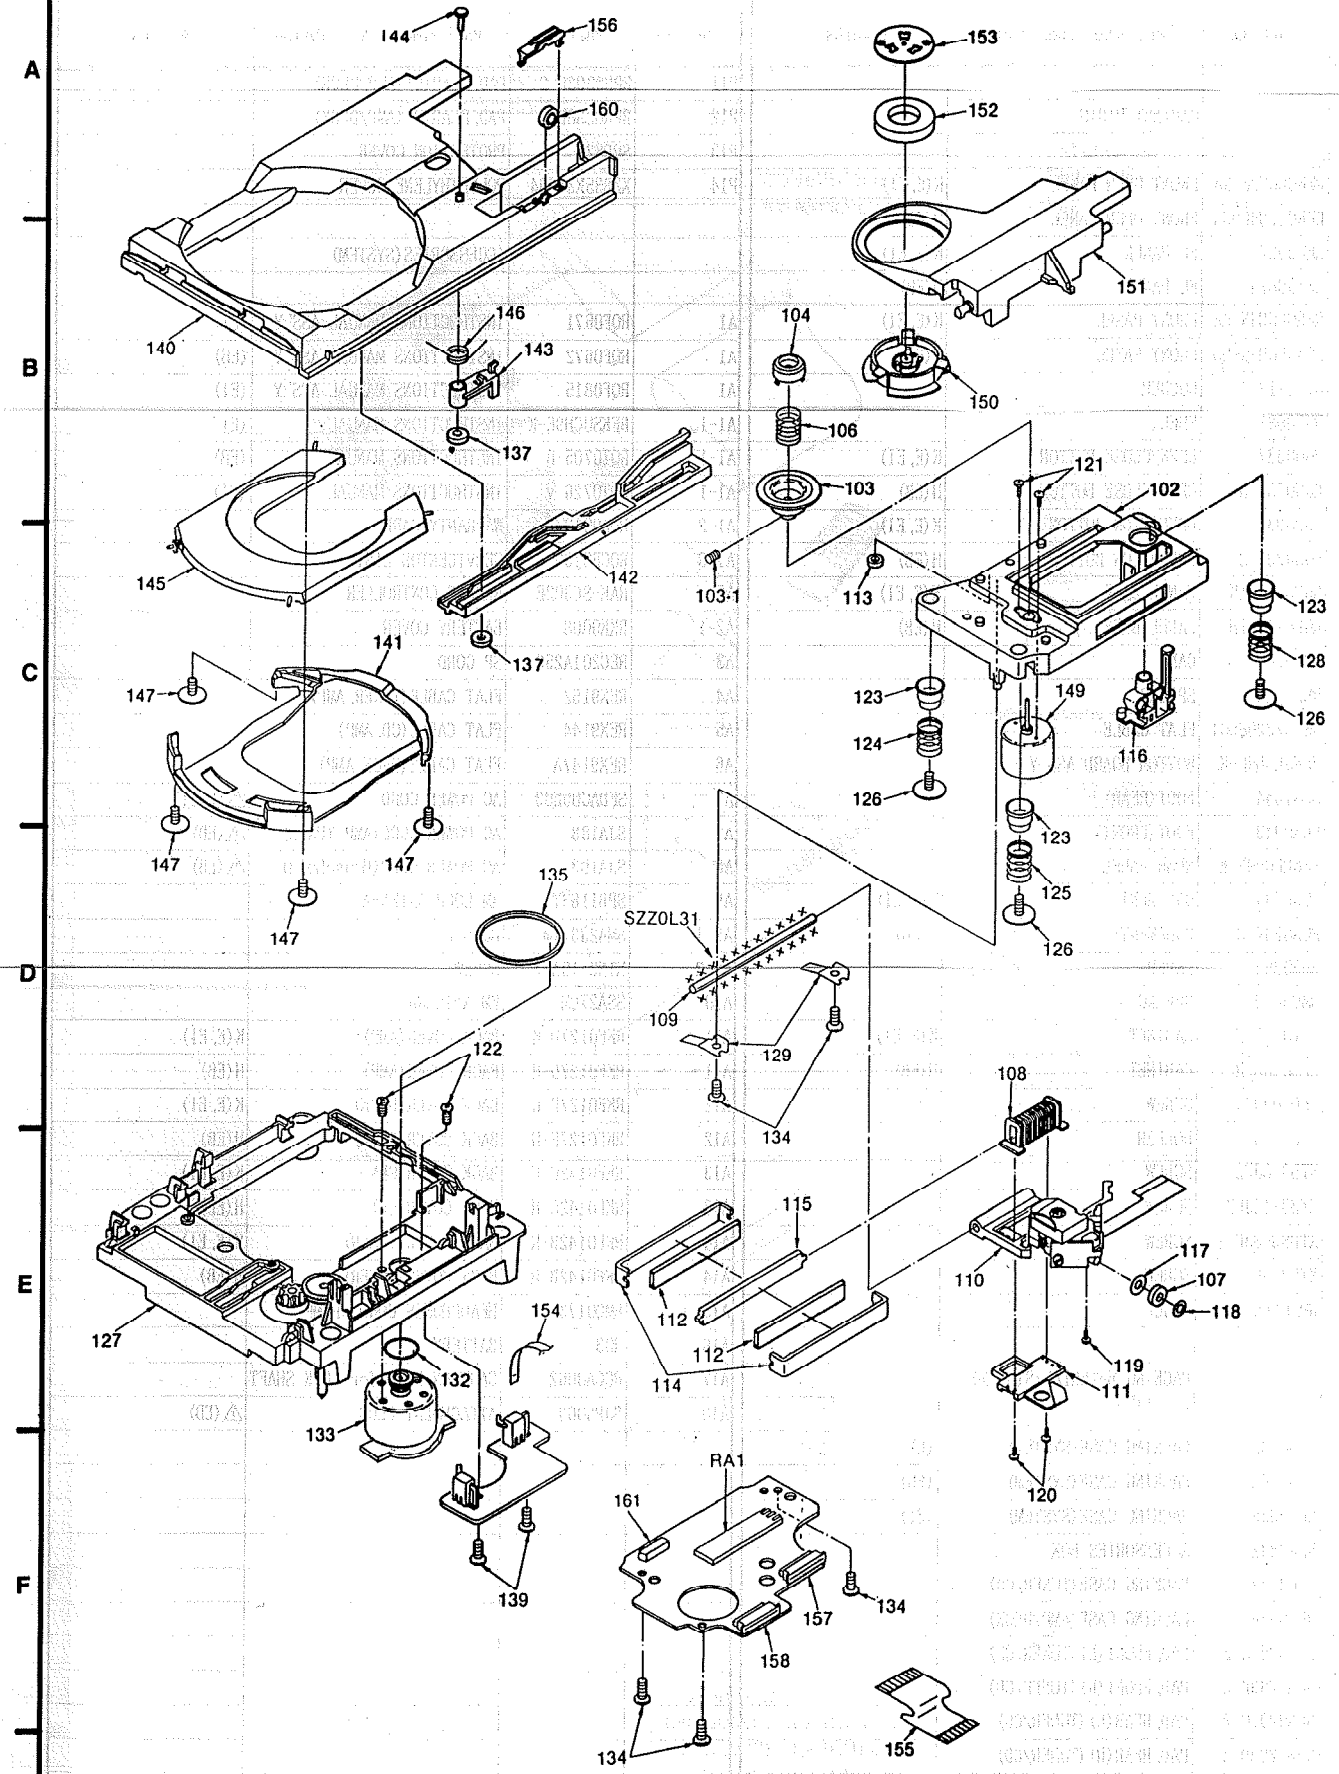

Ref. No.	Part No.	Part Name & Description	Remarks	Ref. No.	Part No.	Part Name & Description	Remarks
		TRAVERSE DECK		129	SUWD112-2	GUIDE SHAFT HOLDER	
				130	SDRD13	ROLLER	
102	SISD22-2	TRAVERSE BASE		132	RMG0050	RUBBER	
103	SDOD28-2E	TURNTABLE		133	RFKPLCH9E-K	LOADING MOTOR ASS'Y	
103-1	XXE26D5	SCREW		134	XTB3+10G	SCREW	
104	SDOD29-2	RING		135	RMG0121	BELT	
106	SRQA010N04	SPRING		137	SFUMZ15R61	WASHER	
107	SORD37-3	ROLLER		139	XTB3+8G	SCREW	
108	SORD46-E	COIL		140	RFKNLCH9E-K3	DISK HOLDER	
109	SUXD123-1	GUIDE SHAFT		141	SIRD107-1	TRAY BASE	
110	SOAD70A	OPTICAL PICKUP	△	142	SIRD40-2	RACK GEAR	
111	SHRD176-2	COIL HOLDER		143	SIRD96-1	LOCK LEVER	
112	SOMD20	MAGNET		144	RMQ0044	PIN	
113	SHGD148	STOPPER		145	SIRD98-3	DISC TRAY	
114	SOYD21-3	YOKE		146	SUSD83	SPRING	
115	SOYD22-1	YOKE		147	SNSD36	SCREW	
116	RMRD268	LOCK UNIT		149	SJGDRF310T-4	SPINDLE MOTOR	
117	SHWD33	WASHER		150	SIRD51	HOLDER	
118	SHWD34	WASHER		151	RFKNLCH9E-K2	CLAMPER	
119	SNSD31	SCREW		152	SOMD4	MAGNET	
120	XTB2+5G	SCREW		153	SOYD2	YOKE	
121	RMQ0048	SCREW		154	SIKD150051F	FLAT CABLE	
122	XYN26+F7	SCREW		155	SIKD150221-2	FLAT CABLE	
123	SHGD153-1	CUSHION RUBBER		156	SHRD150	ROLLER HOLDER	
124	SUSD137-1	SPRING		157	SJSD1727	SOCKET (17P) (CN101)	
125	SUSD136-1	SPRING		158	SJSD2227	SOCKET (22P) (CN103)	
126	SNSD33	SCREW		160	SDRD12	ROLLER	
127	RFKNLCH9E-K1	LOADING BASE ASS'Y		161	EMCS0564M	CONNECTOR (5P) (CN102)	
128	SUSD145-1	SPRING					

EXPLODED VIEW (Loading unit parts)