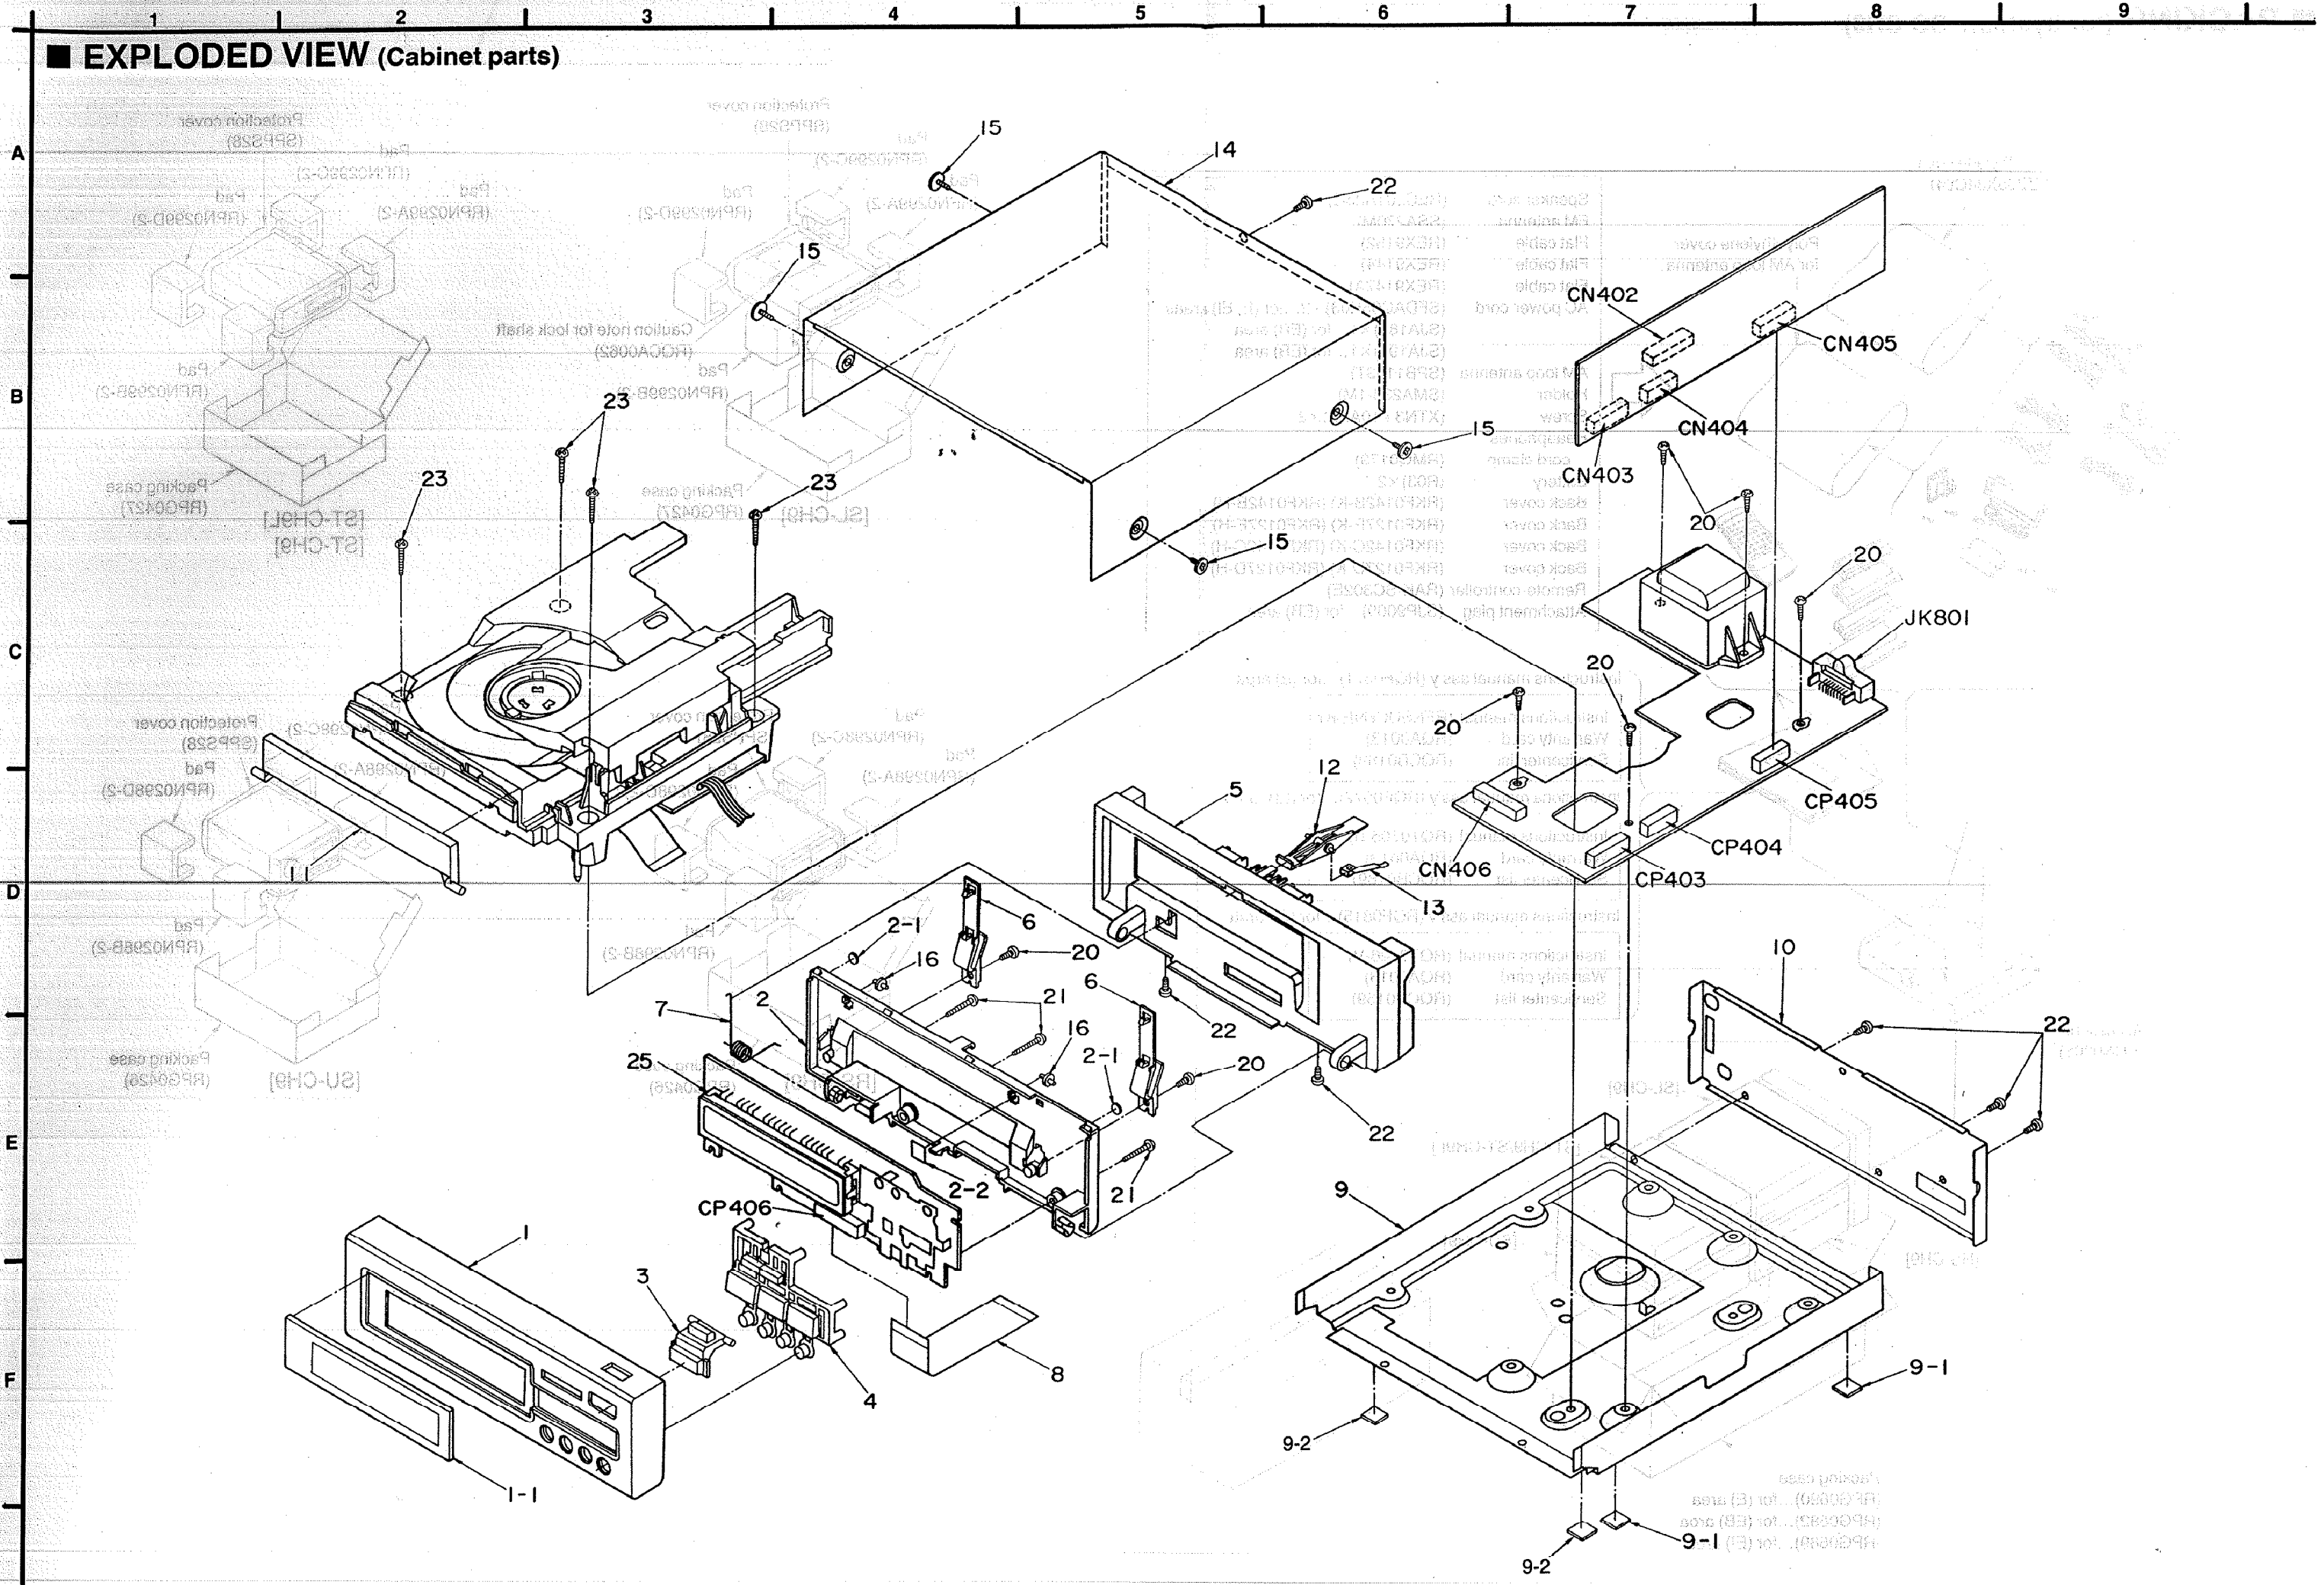

EXPLODED VIEW (Loading unit parts)

EXPLODED VIEW (Cabinet parts)

■ PACKING (for System: SC-CH9)

EXPLODED VIEW (Cabinet parts)

- Speaker cord (REC201A25Q)×2
- FM antenna (SSA270M)
- Flat cable (REX9152)
- Flat cable (REX9144)
- Flat cable (REX9147A)
- AC power cord (SFDAC05E03)×2...for (E, EI) areas
- (SJA188)×1...for (EB) area
- (SJA193)×1...for (EB) area
- AM loop antenna (SPB1163T)
- Holder (SMA233-1M)
- Screw (XTN3+10AFZ)×2
- Headphones
- cord clamp (RMQ0173)\*
- Battery (R03)×2
- Back cover (RKF0142B-K) (RKF0142B-H)
- Back cover (RKF0127E-K) (RKF0127E-H)
- Back cover (RKF0142C-K) (RKF0142C-H)
- Back cover (RKF0127D-K) (RKF0127D-H)
- Remote-controller (RAK-SC302E)
- Attachment plug (SJP9009)...for (EB) area