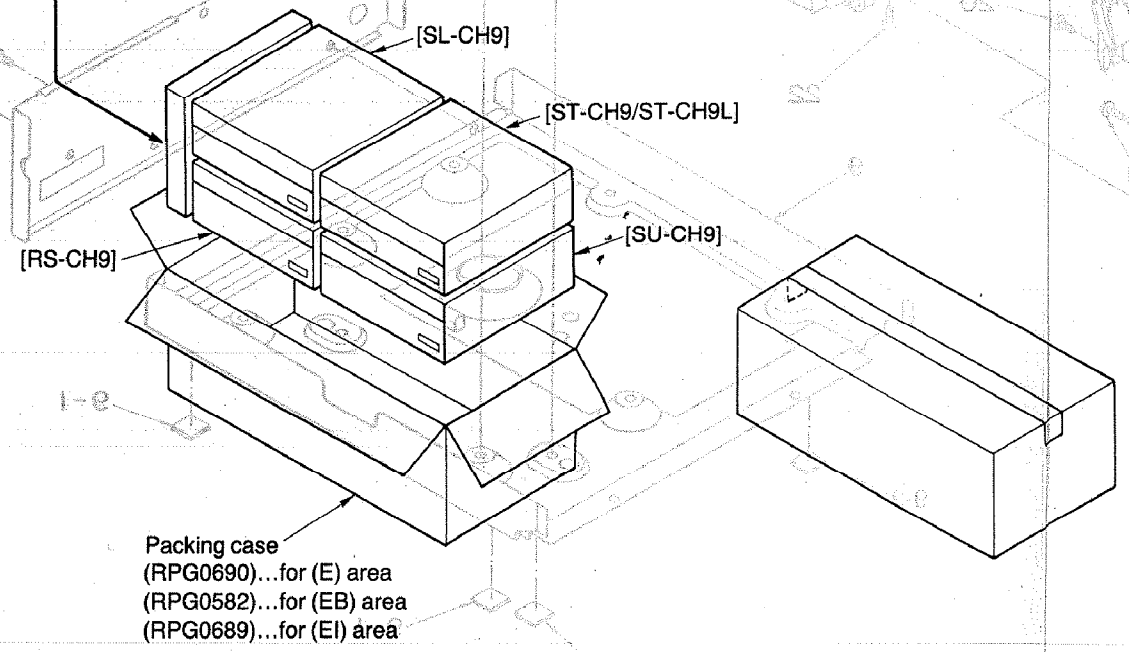

- Speaker cord (REC201A25Q)×2
- FM antenna (SSA270M)
- Flat cable (REX9152)
- Flat cable (REX9144)
- Flat cable (REX9147A)
- AC power cord (SFDAC05E03)×2...for (E, EI) areas
- (SJA188)×1...for (EB) area
- (SJA193)×1...for (EB) area
- AM loop antenna (SPB1163T)
- Holder (SMA233-1M)
- Screw (XTN3+10AFZ)×2
- Headphones
- cord clamp (RMQ0173)*
- Battery (R03)×2
- Back cover (RKF0142B-K) (RKF0142B-H)
- Back cover (RKF0127E-K) (RKF0127E-H)
- Back cover (RKF0142C-K) (RKF0142C-H)
- Back cover (RKF0127D-K) (RKF0127D-H)
- Remote-controller (RAK-SC302E)
- Attachment plug (SJP9009)...for (EB) area

- Instructions manual ass'y (RQF0671)...for (E) area
  - Instructions manual (RFKSUCH9E-K)
  - Warranty card (RQA0013)
  - Servicenter list (RQCB0169)
- Instructions manual ass'y (RQF0672)...for (EB) area
  - Instructions manual (RQT0705-B)
  - Warranty card (RQA0013)
  - Servicenter list (RQCB0169)
- Instructions manual ass'y (RQF0815)...for (EI) area
  - Instructions manual (RQT0726-V)
  - Warranty card (RQA0013)
  - Servicenter list (RQCB0169)

Accessories box (PRN0305)

Packing case (RPG0690)...for (E) area
(RPG0582)...for (EB) area
(RPG0689)...for (EI) area