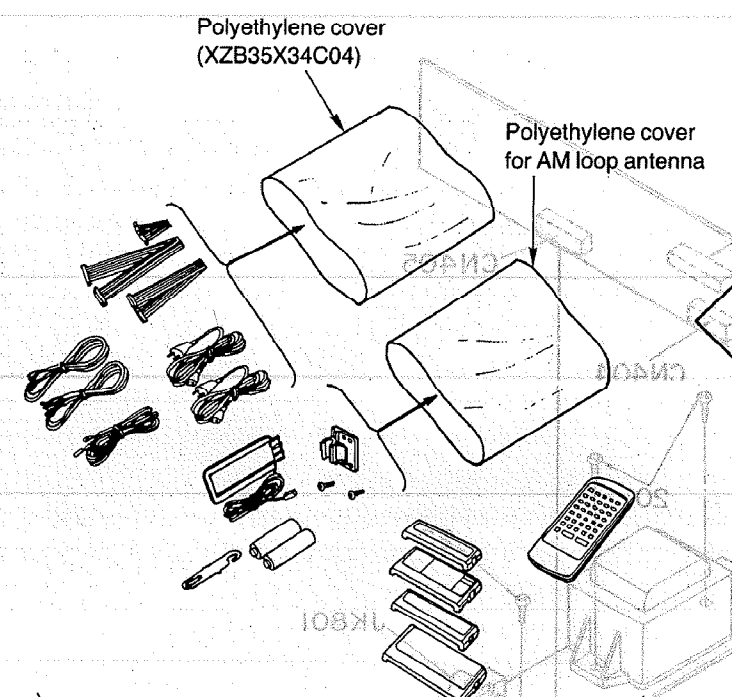

EXPLODED VIEW (Loading unit parts)

EXPLODED VIEW (Cabinet parts)

■ PACKING (for System: SC-CH9)

EXPLODED VIEW (Cabinet parts)

- Speaker cord (REC201A25Q)×2
- FM antenna (SSA270M)
- Flat cable (REX9152)
- Flat cable (REX9144)
- Flat cable (REX9147A)
- AC power cord (SFDAC05E03)×2...for (E, EI) areas
- (SJA188)×1...for (EB) area
- (SJA193)×1...for (EB) area
- AM loop antenna (SPB1163T)
- Holder (SMA233-1M)
- Screw (XTN3+10AFZ)×2
- Headphones
- cord clamp (RMQ0173)\*
- Battery (R03)×2
- Back cover (RKF0142B-K) (RKF0142B-H)
- Back cover (RKF0127E-K) (RKF0127E-H)
- Back cover (RKF0142C-K) (RKF0142C-H)
- Back cover (RKF0127D-K) (RKF0127D-H)
- Remote-controller (RAK-SC302E)
- Attachment plug (SJP9009)...for (EB) area