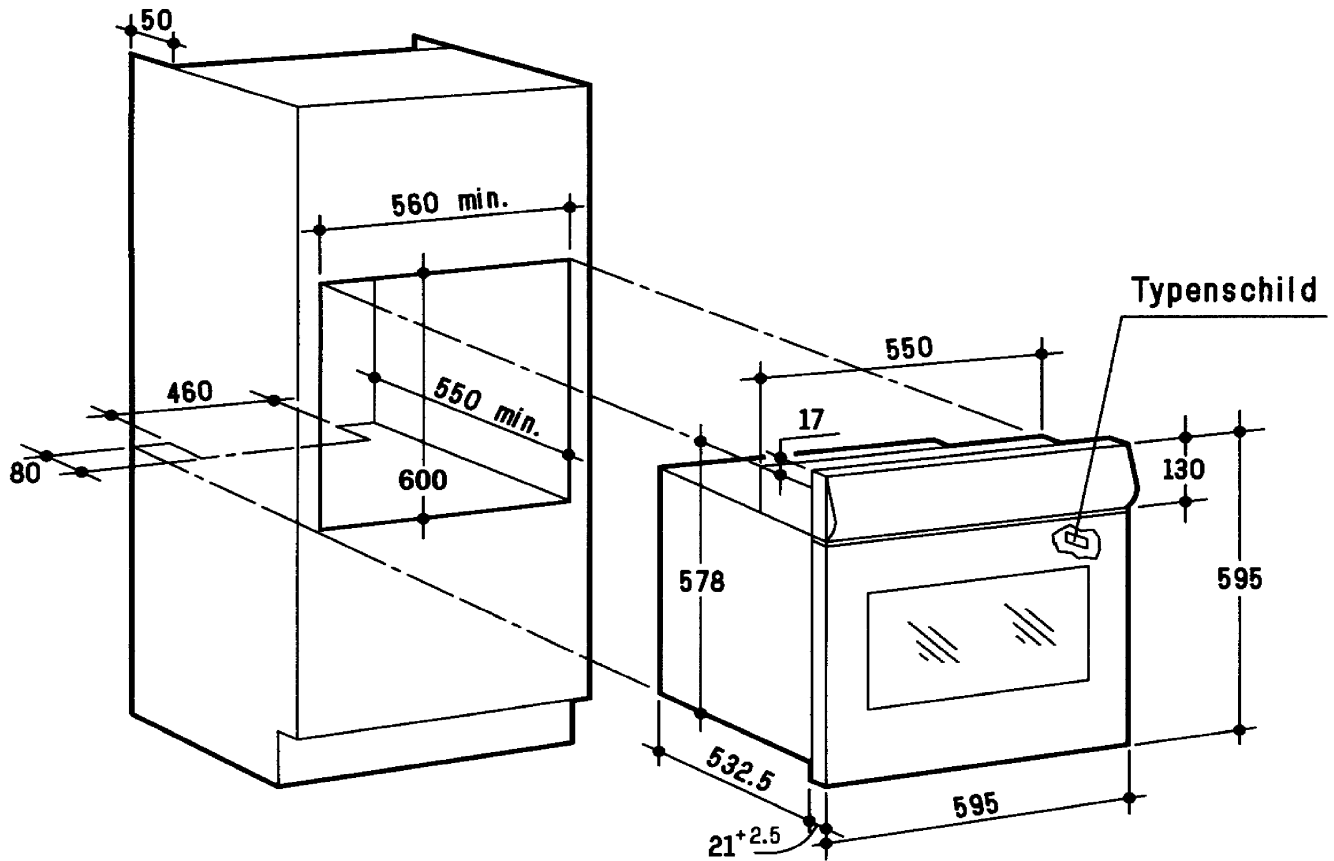

Einbauskizze

z8100002